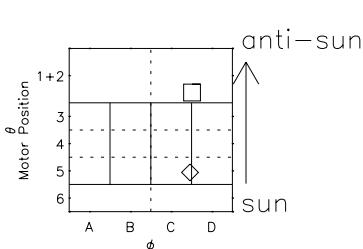

Galileo EPD Real Elevation Anisotropies 96220

Software Version: RTELEV_NORM V 1.20
 Data Production: 06-03-00
 Plot Production: Fri Sep 14 06:57:10 2001
 Color File: wondr3
 Geofactor File: 1.1

◇ = Jupiter look direction
 □ = Corotation look direction