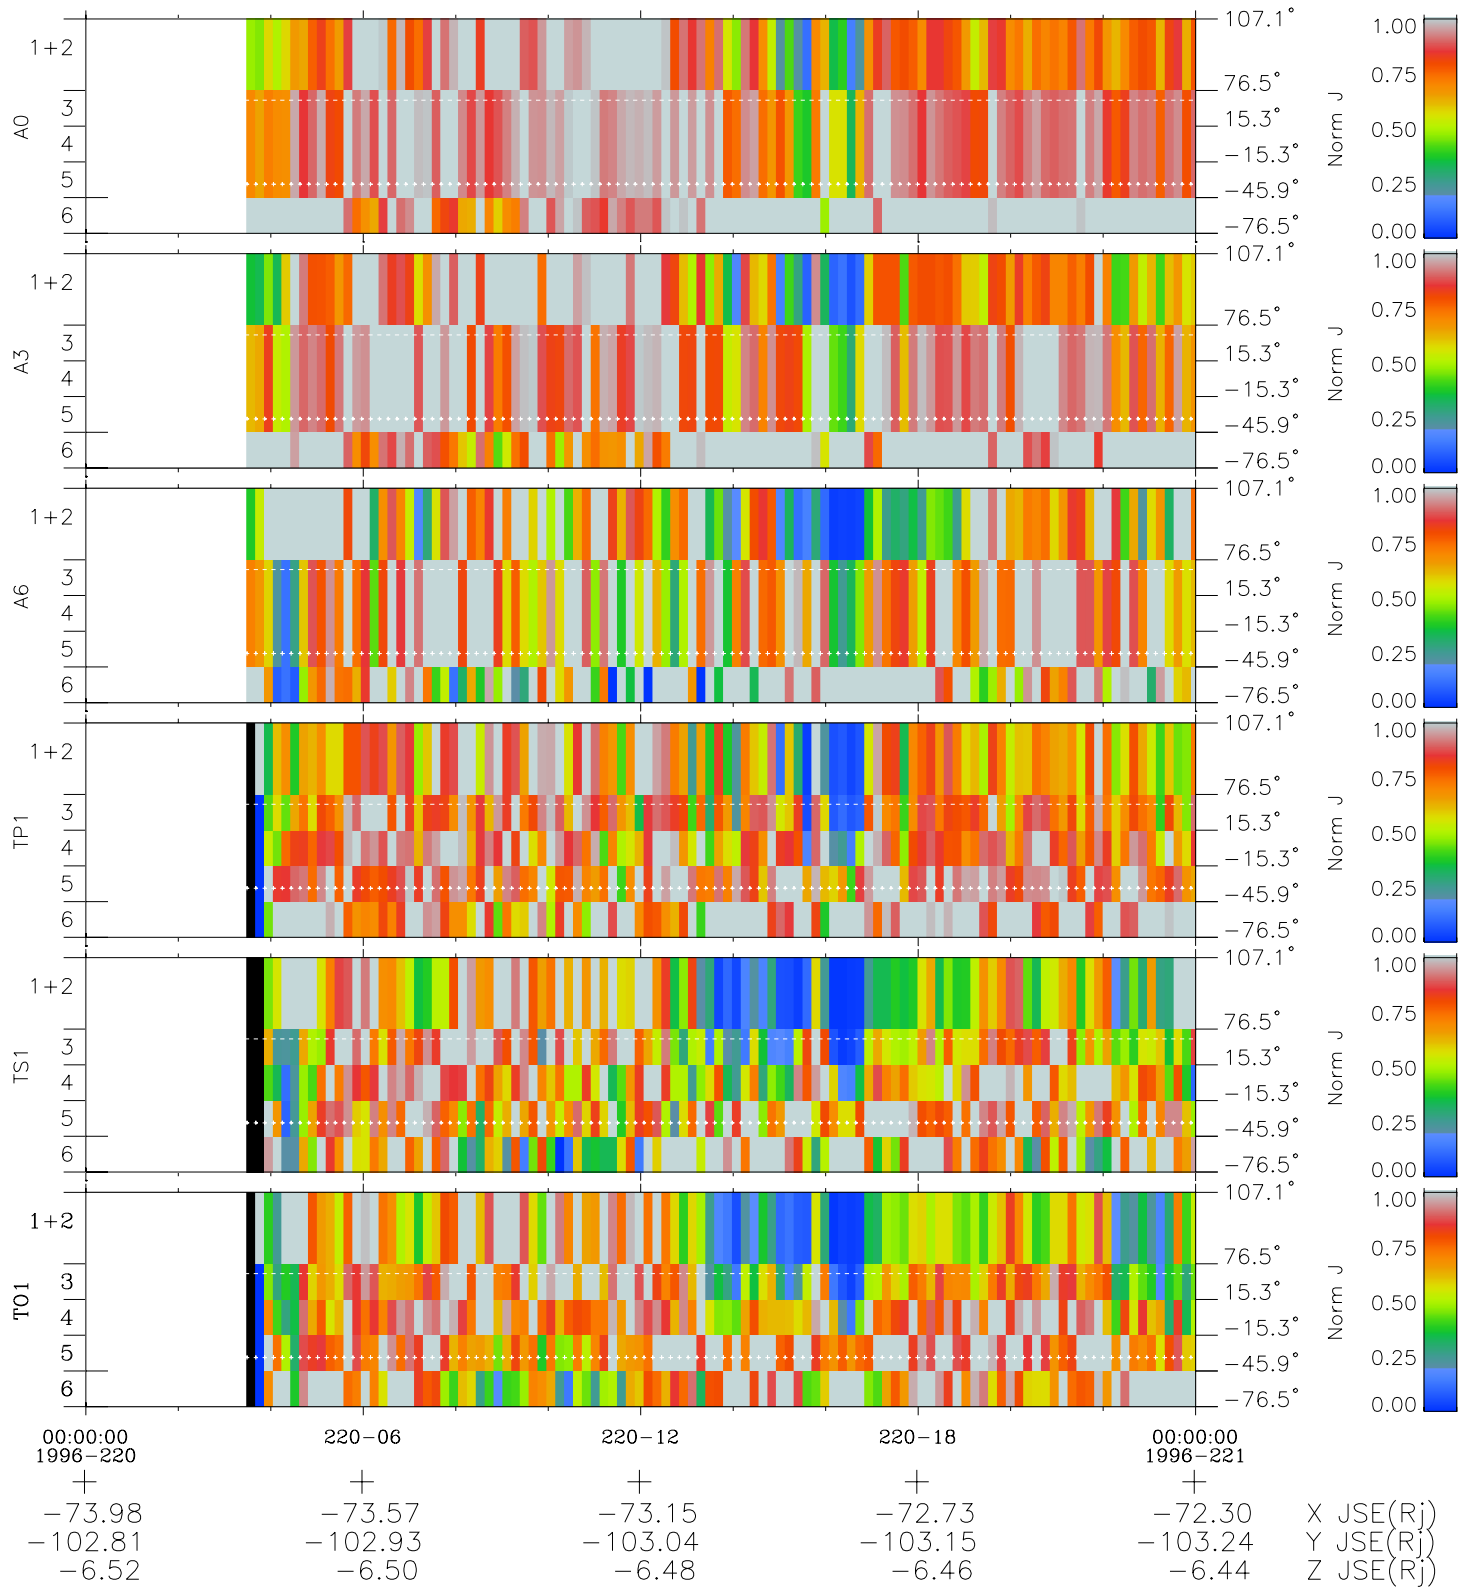

Galileo EPD Real Elevation Anisotropies 96220

Software Version: RTELEV_NORM V 1.20
 Data Production: 06-03-00
 Plot Production: Fri Sep 14 06:57:10 2001
 Color File: wondr3
 Geofactor File: 1.1

◇ = Jupiter look direction
 □ = Corotation look direction