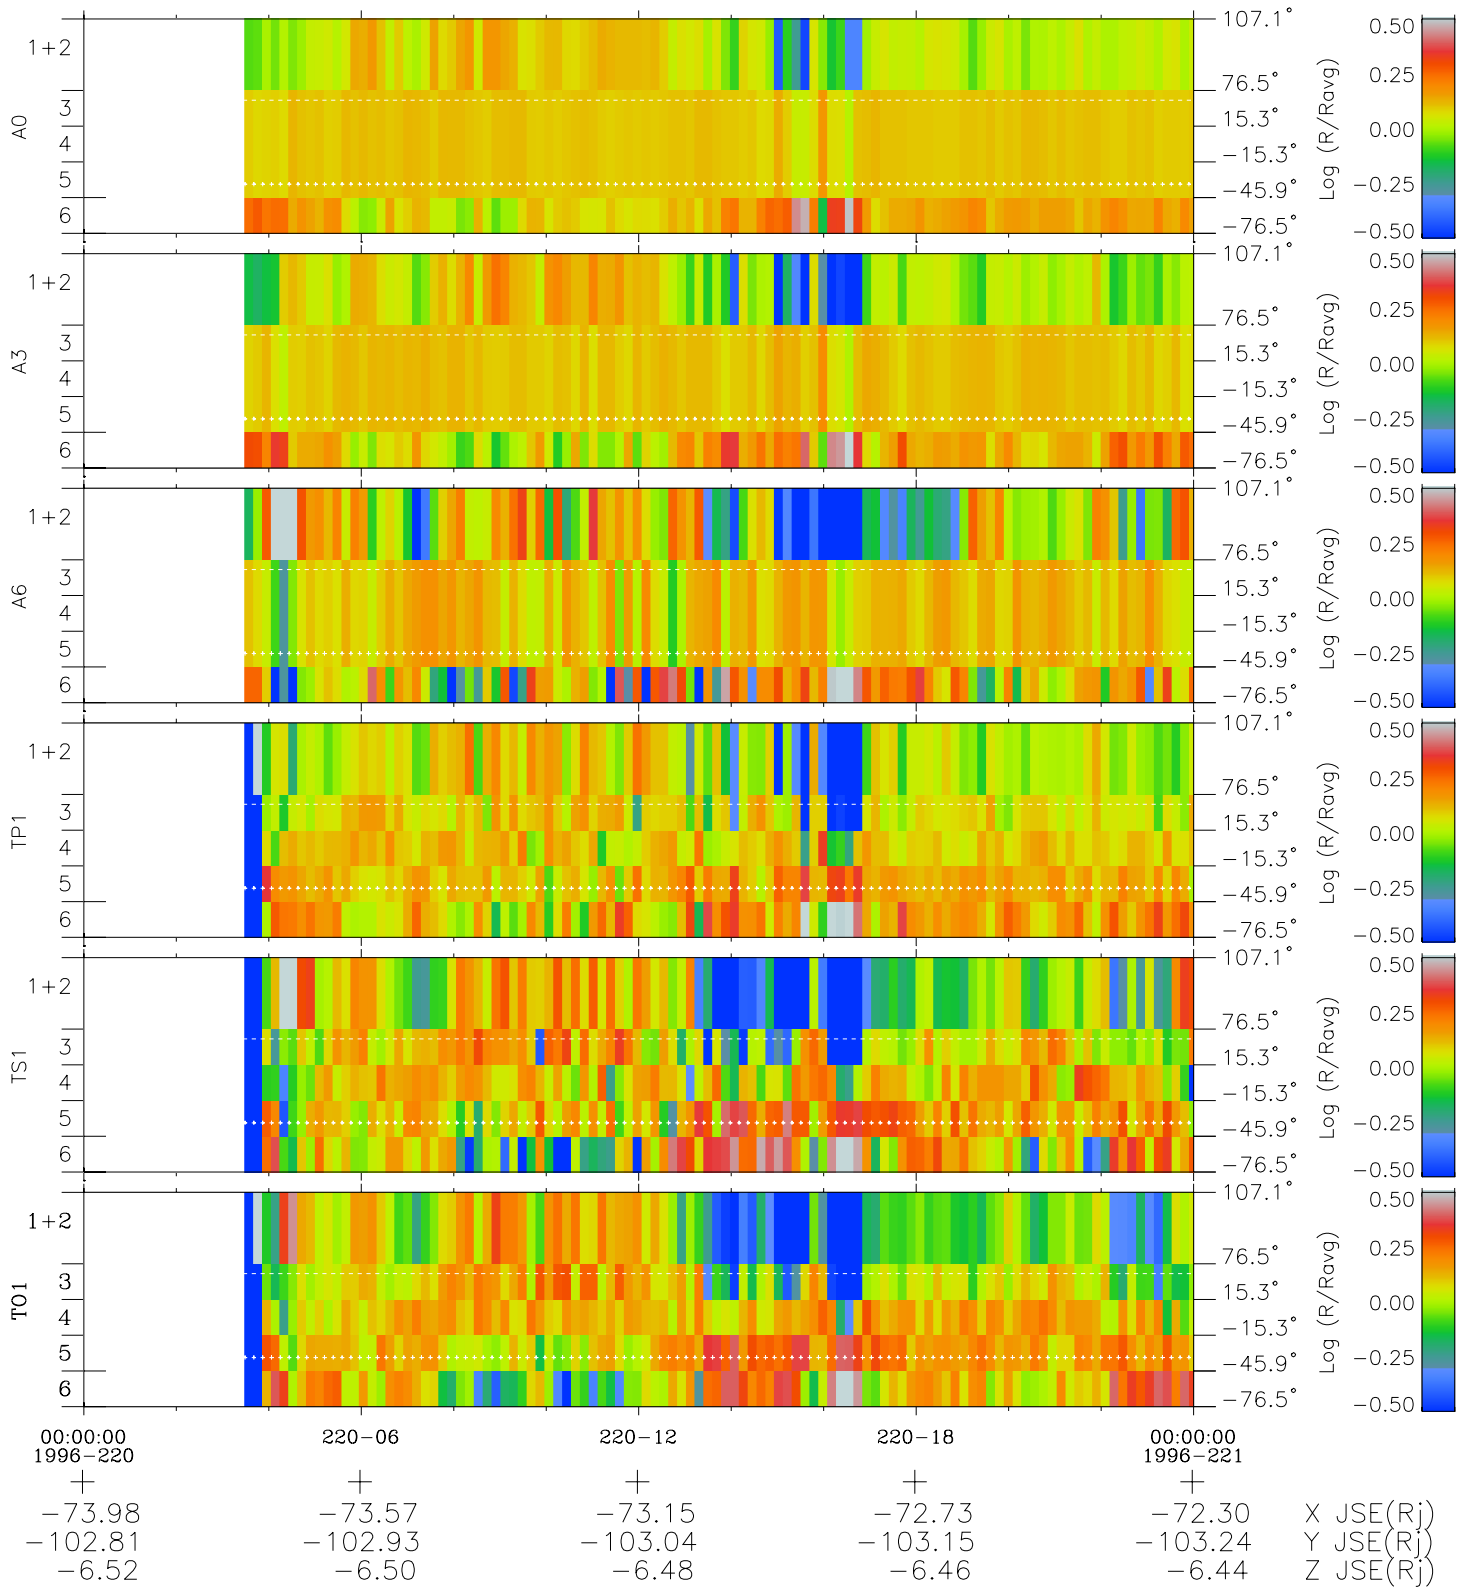

Galileo EPD Real Elevation Anisotropies 96220

Software Version: RTELEV_MEAN V 1.20
 Data Production: 06-03-00
 Plot Production: Fri Sep 14 06:56:48 2001
 Color File: wondr3
 Geofactor File: 1.1

◇ = Jupiter look direction
 □ = Corotation look direction