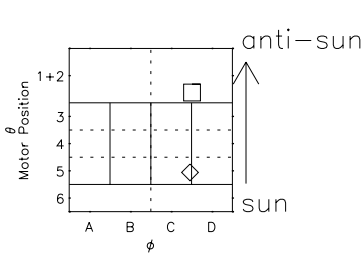

Galileo EPD Real Elevation Anisotropies 96220

Software Version: RTELEV_MEAN V 1.20
 Data Production: 06-03-00
 Plot Production: Fri Sep 14 06:56:48 2001
 Color File: wondr3
 Geofactor File: 1.1

◇ = Jupiter look direction
 □ = Corotation look direction