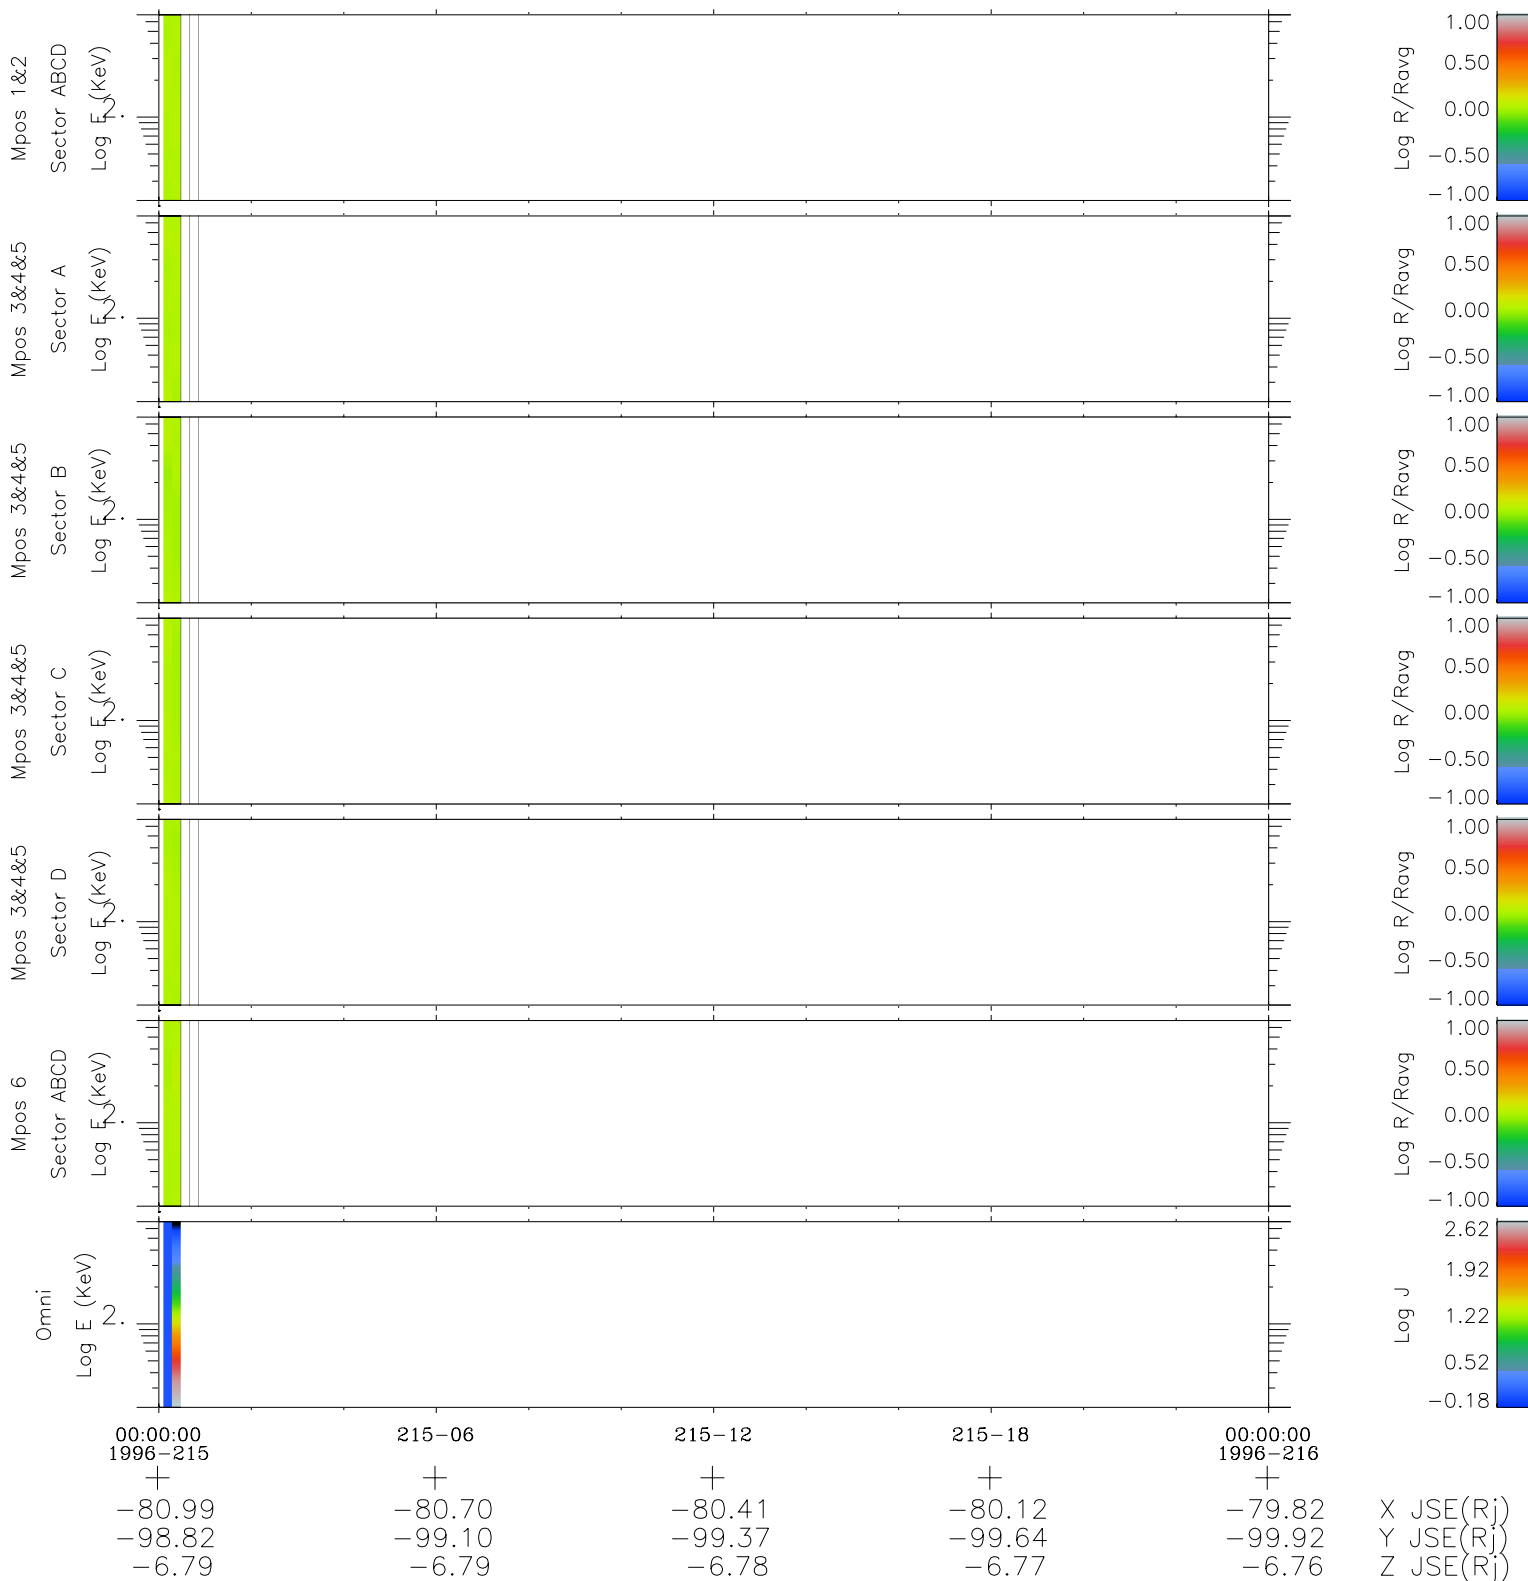

Galileo EPD Real Time R6 Electrons Spectra 96215

Software Version: RTSPEC_R6 V 1.20
 Data Production: 06-03-00
 Plot Production: Fri Sep 14 06:49:49 2001
 Color File: wondr3
 Geofactor File: 1.1

- ◇ = Jupiter look direction
- = Corotation look direction