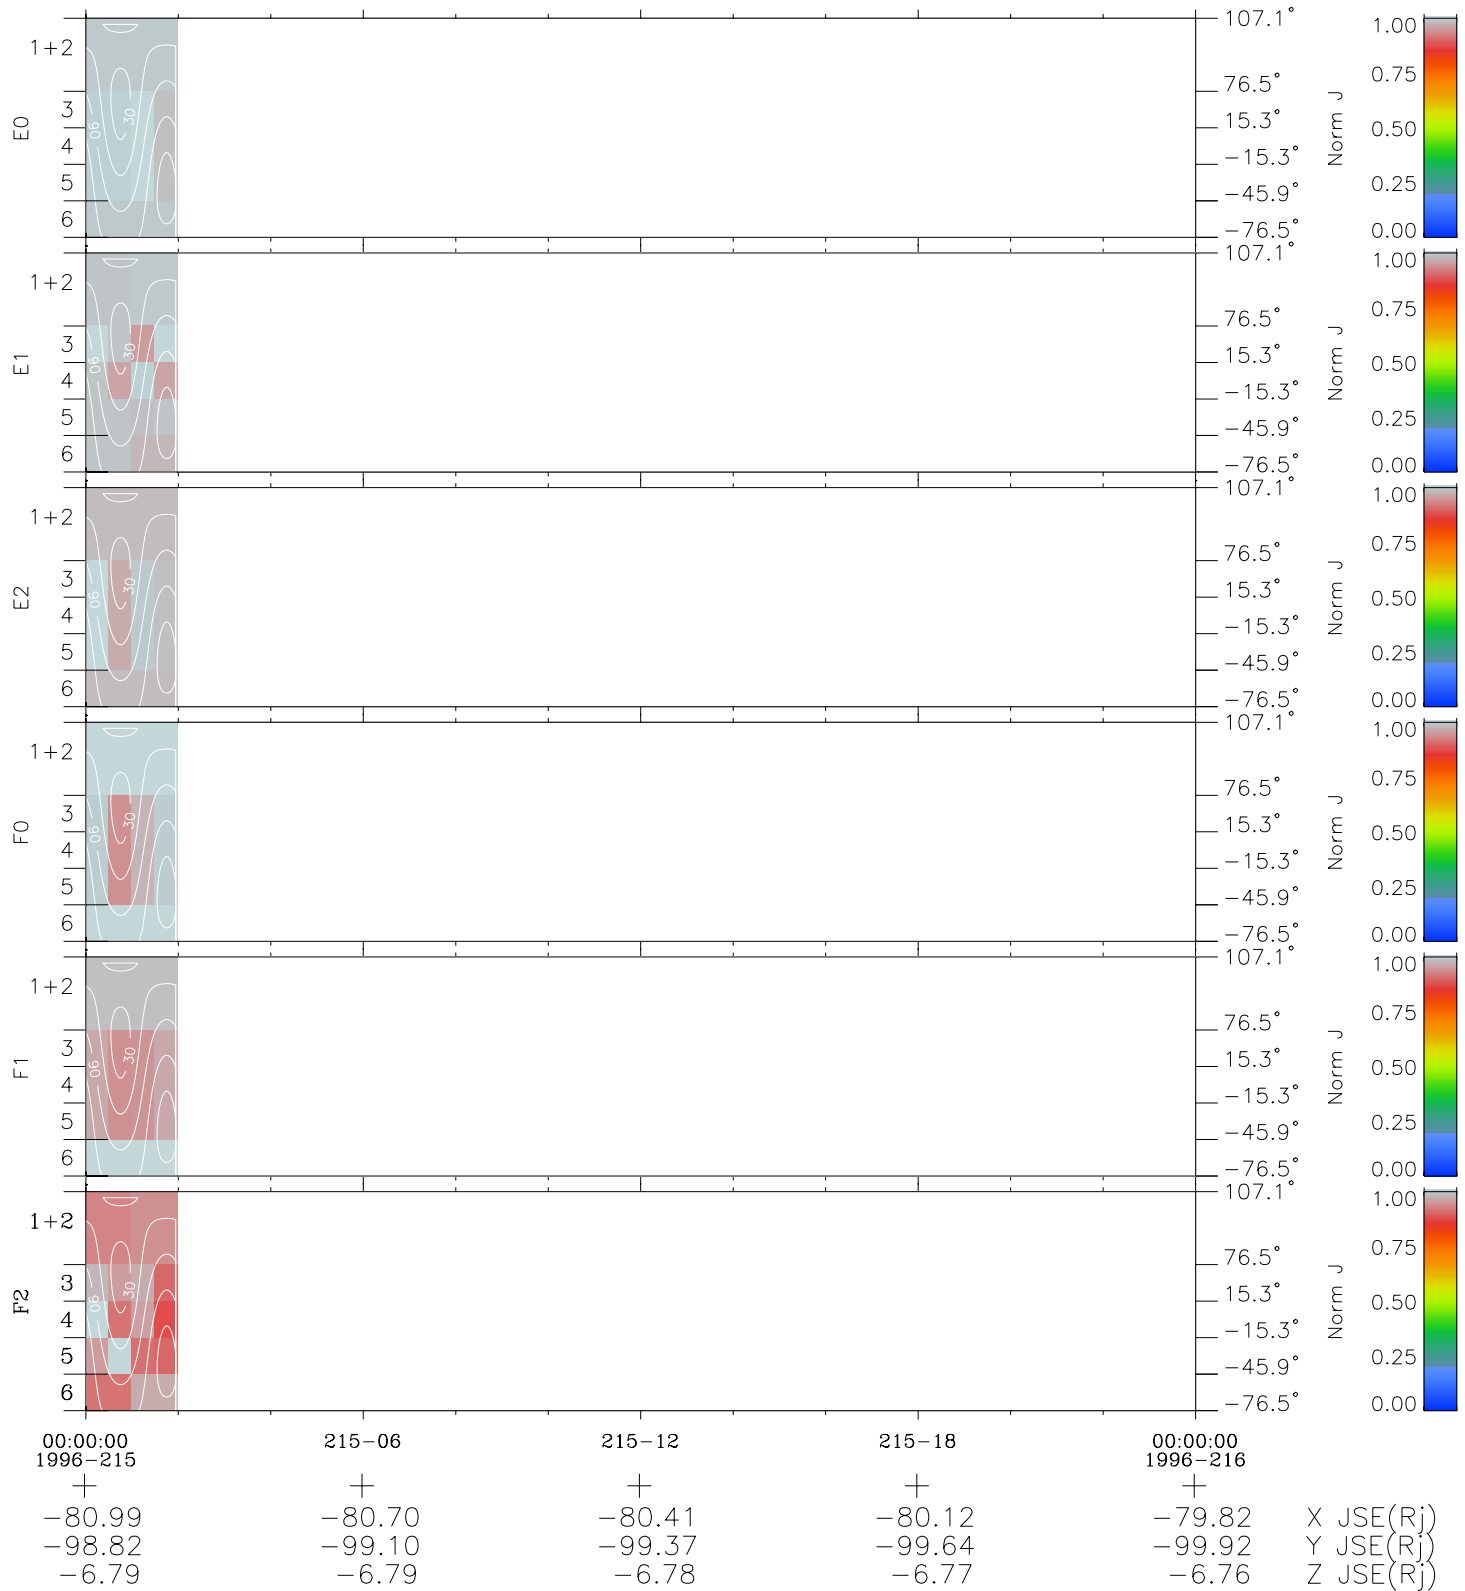

Galileo EPD Real Time All-Sky Anisotropies 96215

Software Version: RTSKY_NORM V 1.20
 Data Production: 06-03-00
 Plot Production: Fri Sep 14 06:50:03 2001
 Color File: wondr3
 Geofactor File: 1.1

- ◇ = Jupiter look direction
- = Corotation look direction