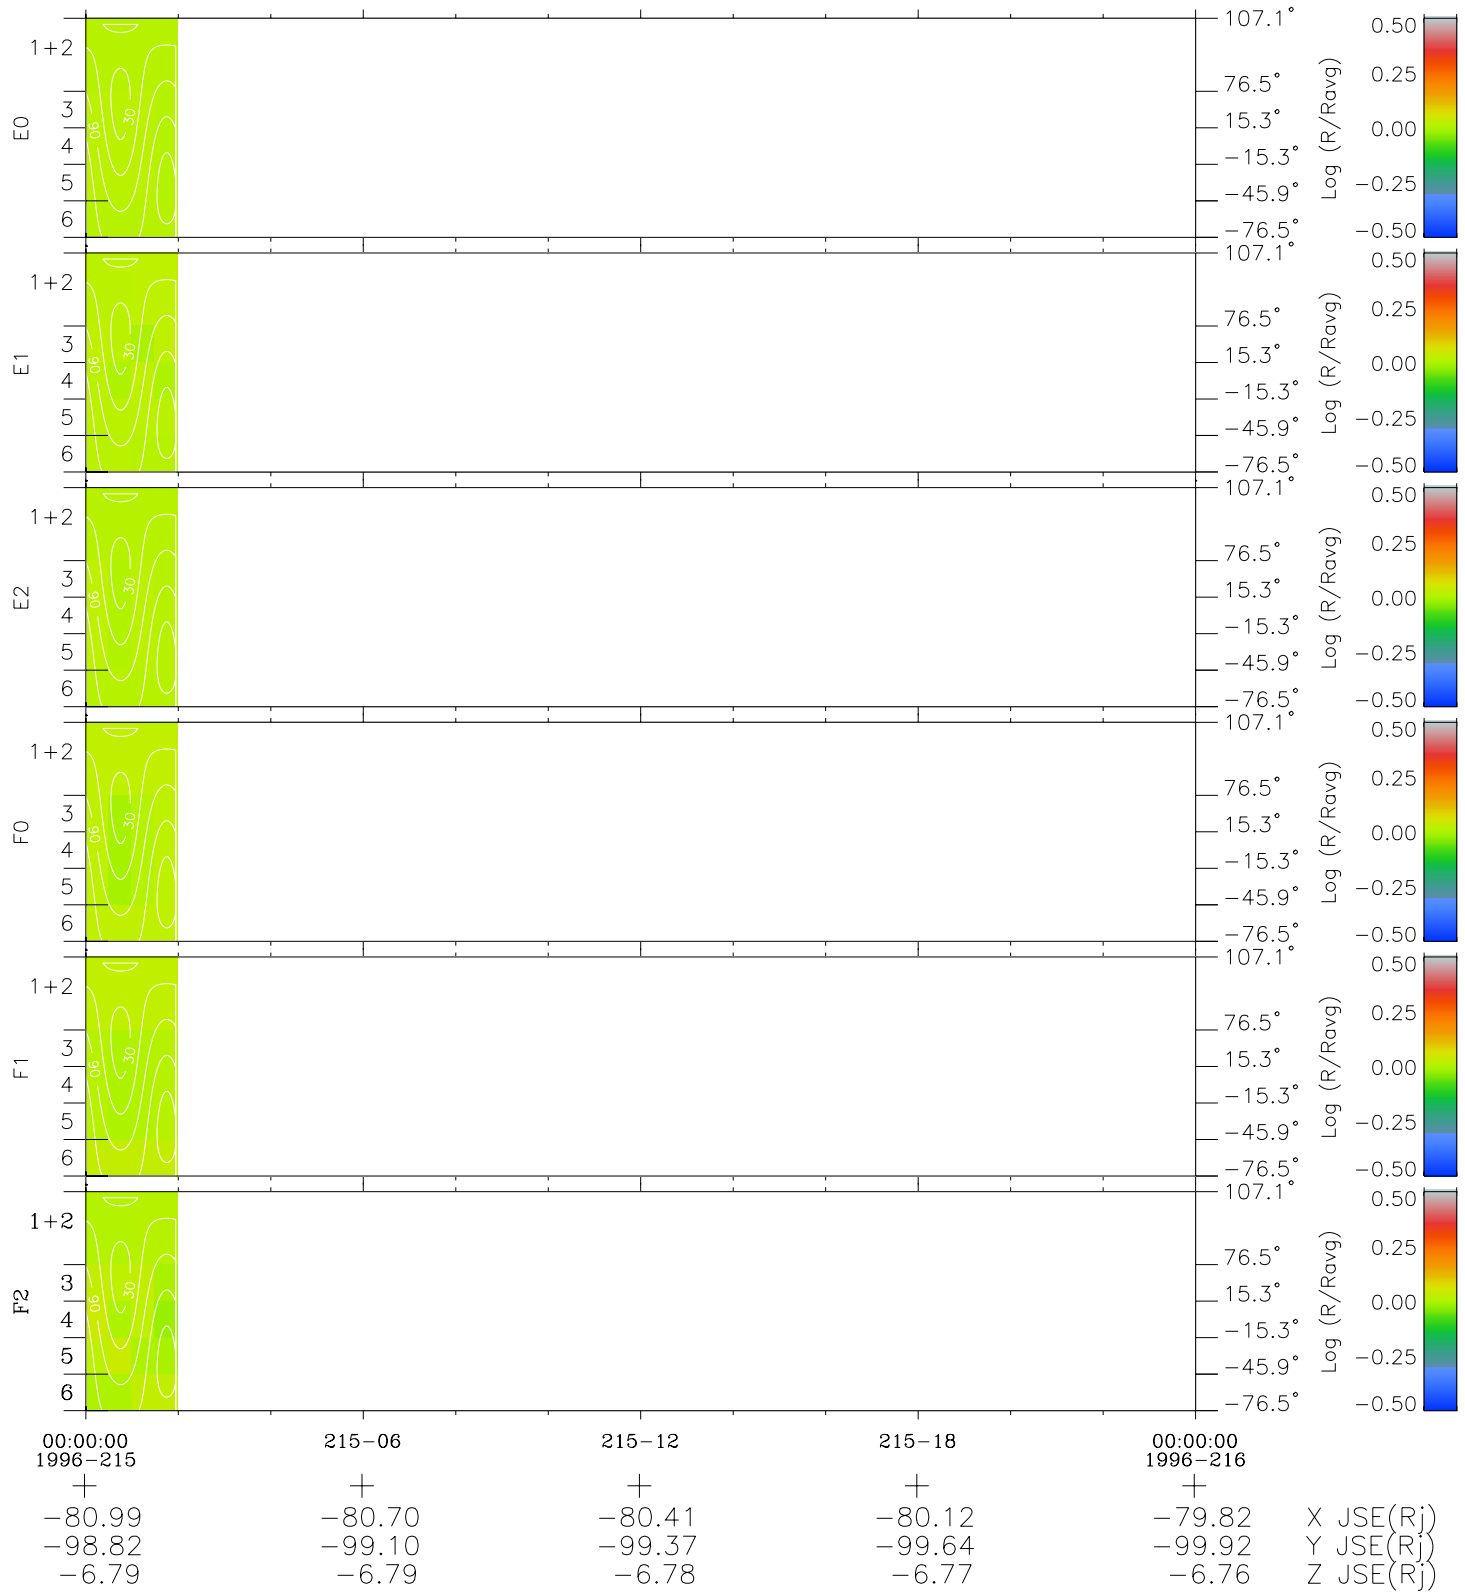

# Galileo EPD Real Time All-Sky Anisotropies 96215

Software Version: RTSKY\_MEAN V 1.20  
 Data Production: 06-03-00  
 Plot Production: Fri Sep 14 06:49:55 2001  
 Color File: wondr3  
 Geofactor File: 1.1

- ◇ = Jupiter look direction
- = Corotation look direction