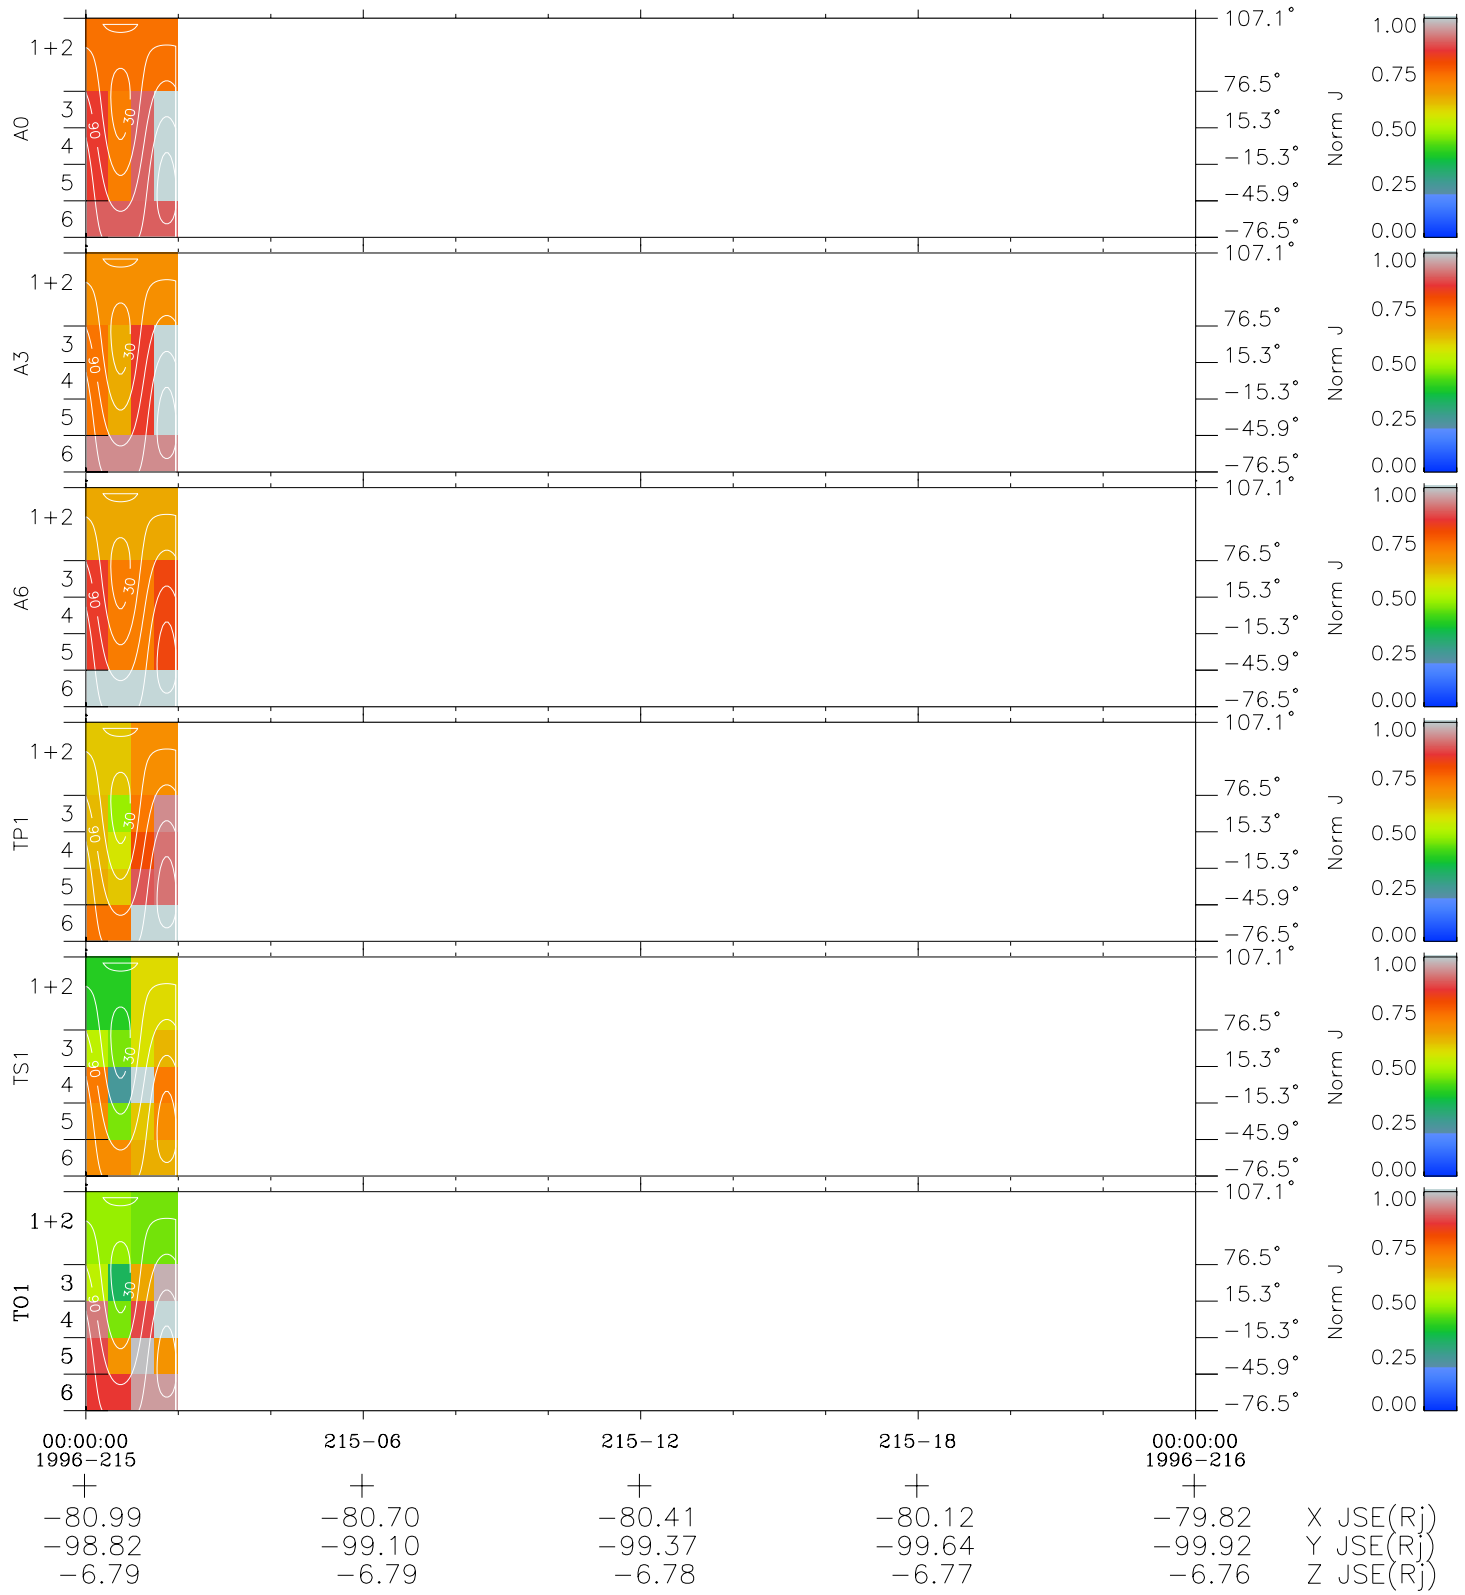

Galileo EPD Real Time All-Sky Anisotropies 96215

Software Version: RTSKY_NORM V 1.20
 Data Production: 06-03-00
 Plot Production: Fri Sep 14 06:50:01 2001
 Color File: wondr3
 Geofactor File: 1.1

◇ = Jupiter look direction
 □ = Corotation look direction