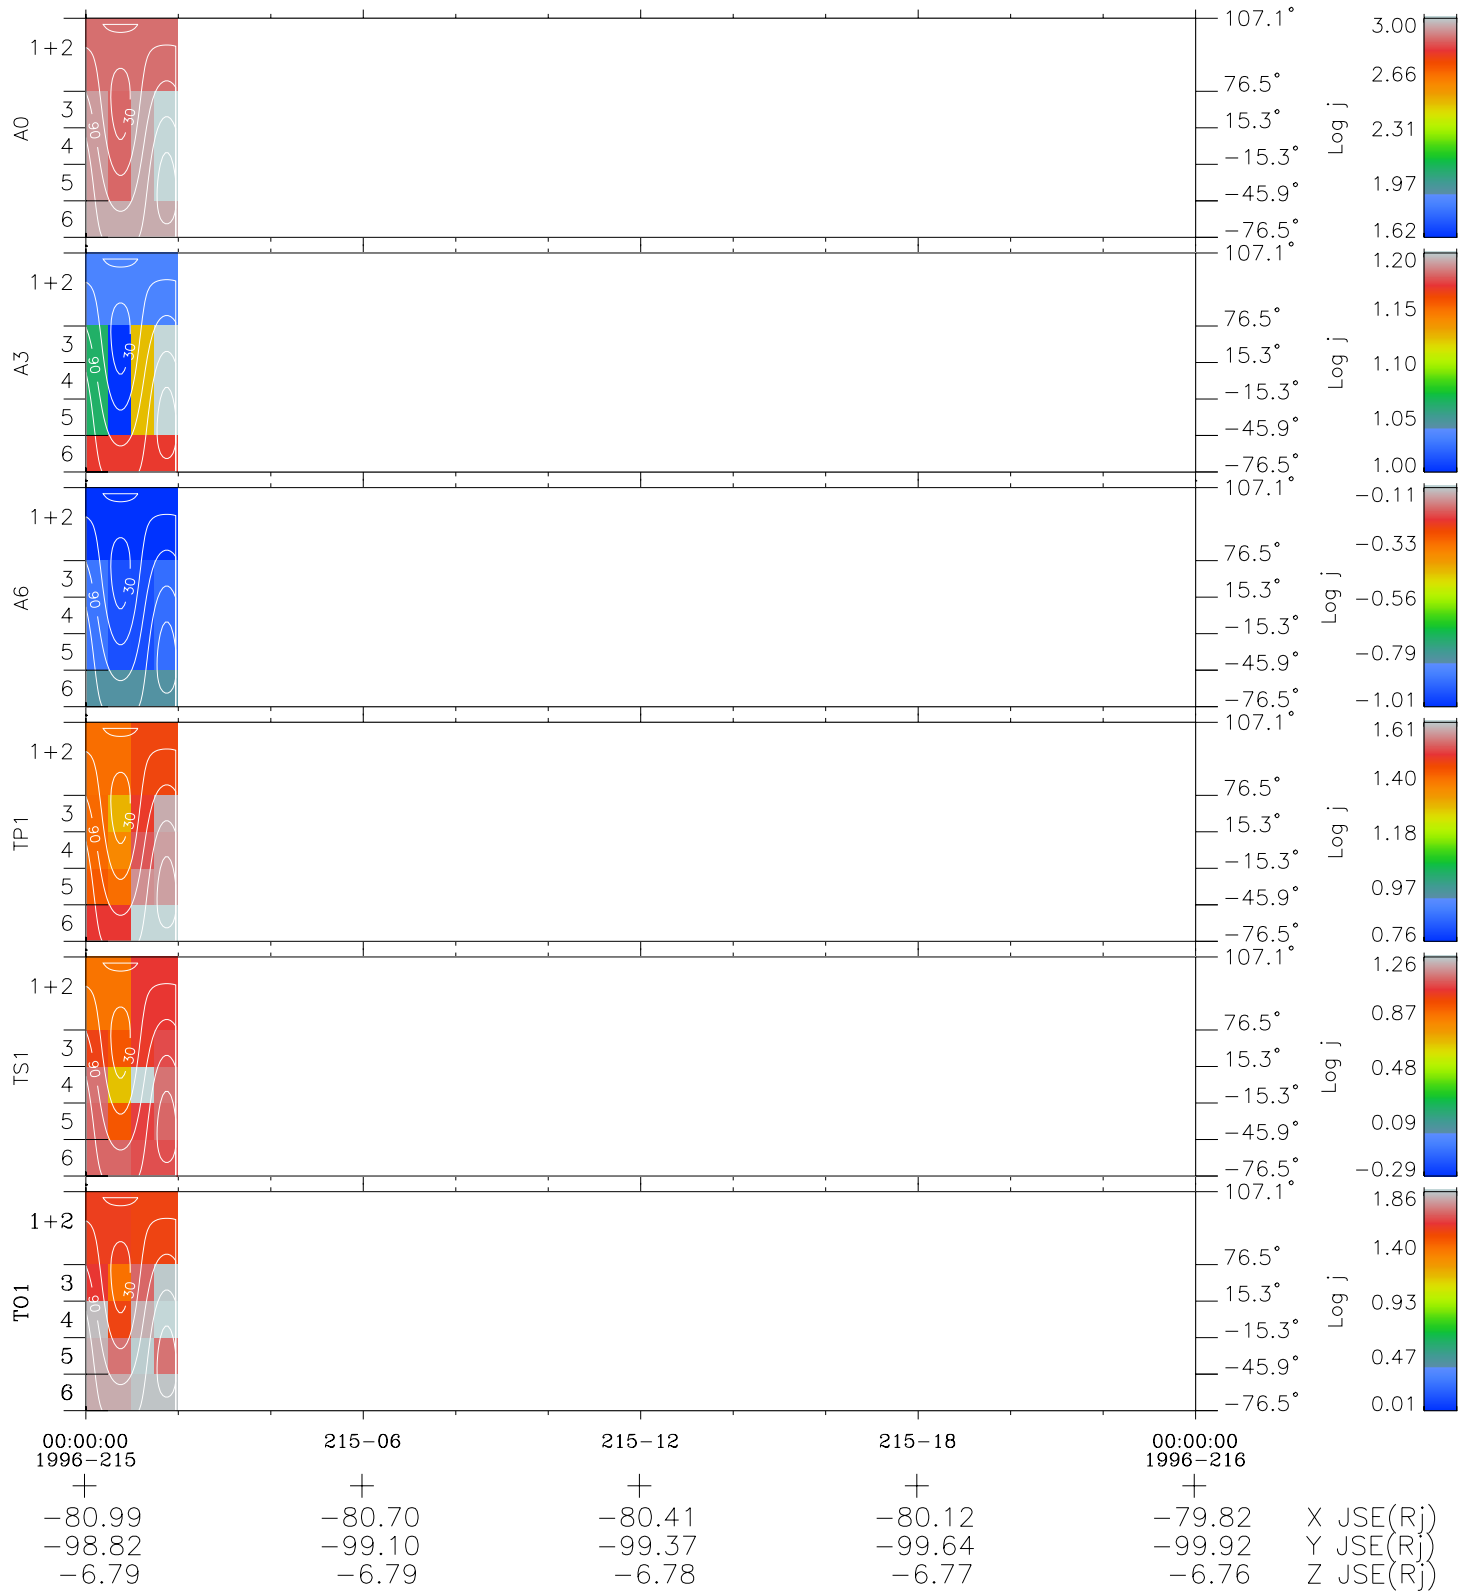

# Galileo EPD Real Time All-Sky Anisotropies 96215

Software Version: RTSKY\_FLUX V 1.20  
 Data Production: 06-03-00  
 Plot Production: Fri Sep 14 06:49:57 2001  
 Color File: wondr3  
 Geofactor File: 1.1

◇ = Jupiter look direction  
 □ = Corotation look direction