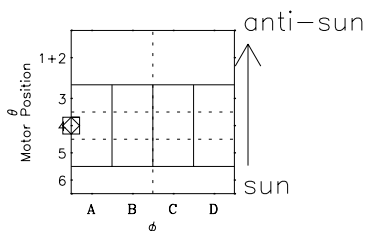

Galileo EPD Real-Time Six-Sector 96215

Software Version: RTLINE_R6 V 1.20
Data Production: 06-03-00
Plot Production: Fri Sep 14 06:50:33 2001

◇ = Jupiter look direction
□ = Corotation look direction