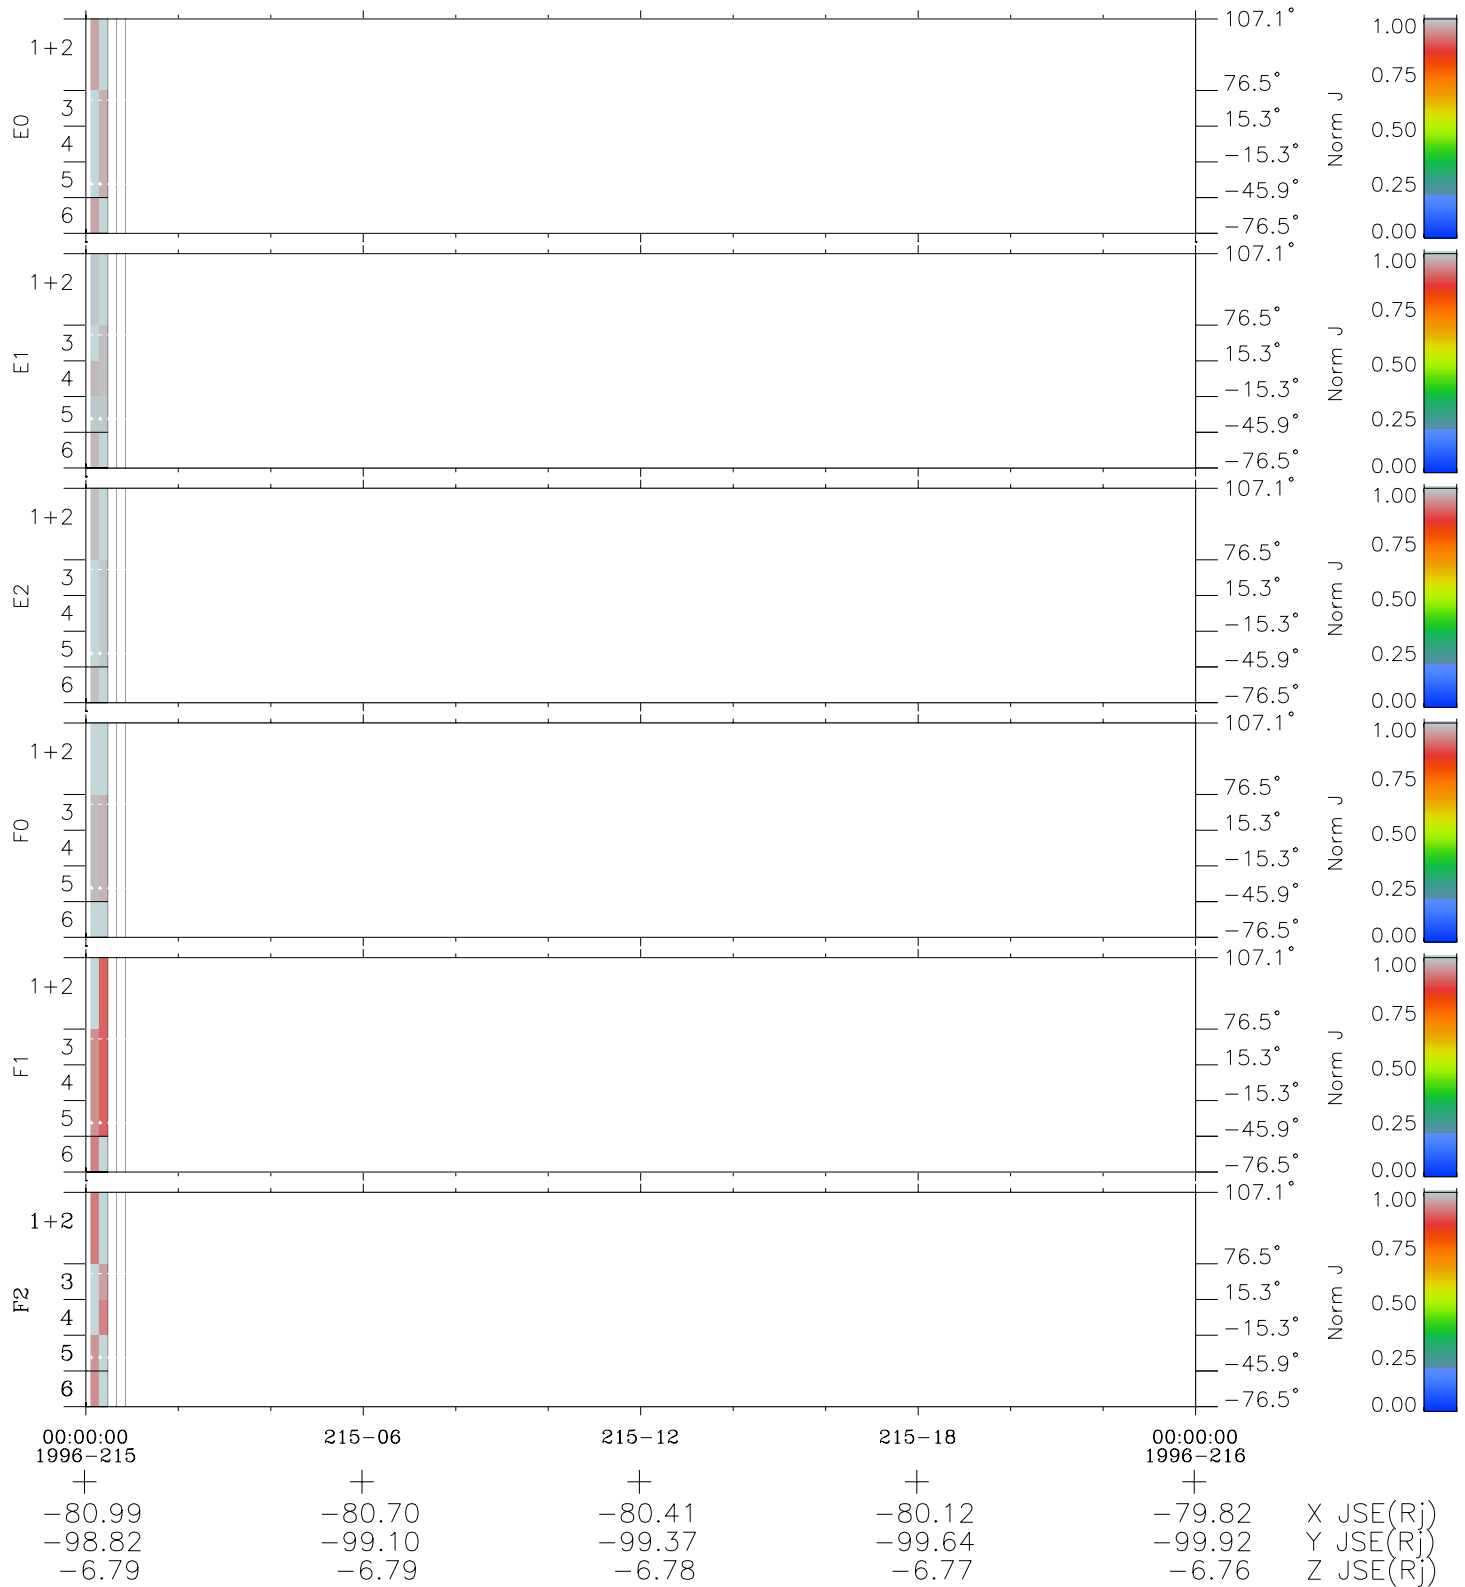

# Galileo EPD Real Elevation Anisotropies 96215

Software Version: RTELEV\_NORM V 1.20  
Data Production: 06-03-00  
Plot Production: Fri Sep 14 08:50:15 2001  
Color File: wondr3  
Geofactor File: 1.1

- ◇ = Jupiter look direction
- = Corotation look direction