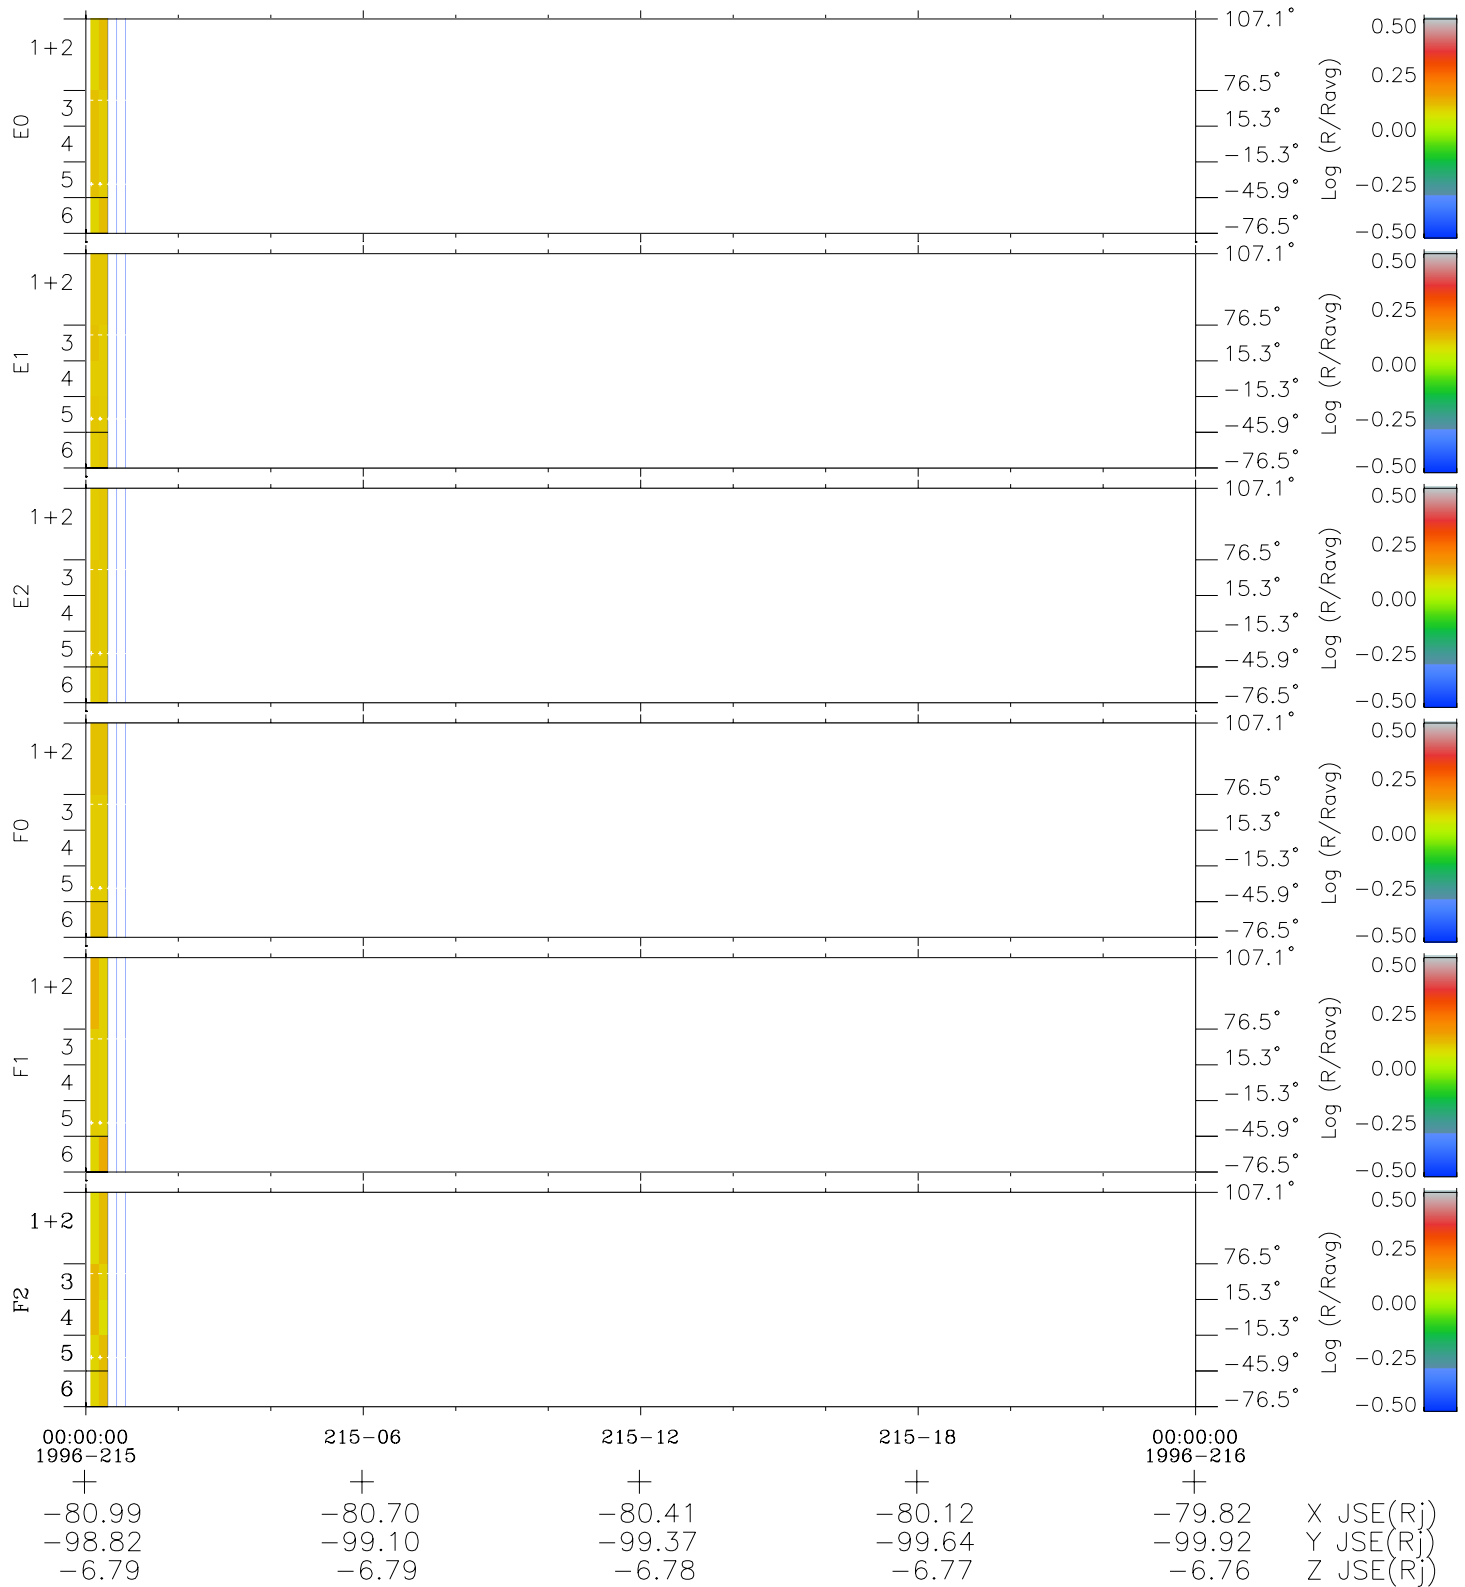

Galileo EPD Real Elevation Anisotropies 96215

Software Version: RTELEV_MEAN V 1.20
 Data Production: 06-03-00
 Plot Production: Fri Sep 14 06:50:07 2001
 Color File: wondr3
 Geofactor File: 1.1

- ◇ = Jupiter look direction
- = Corotation look direction