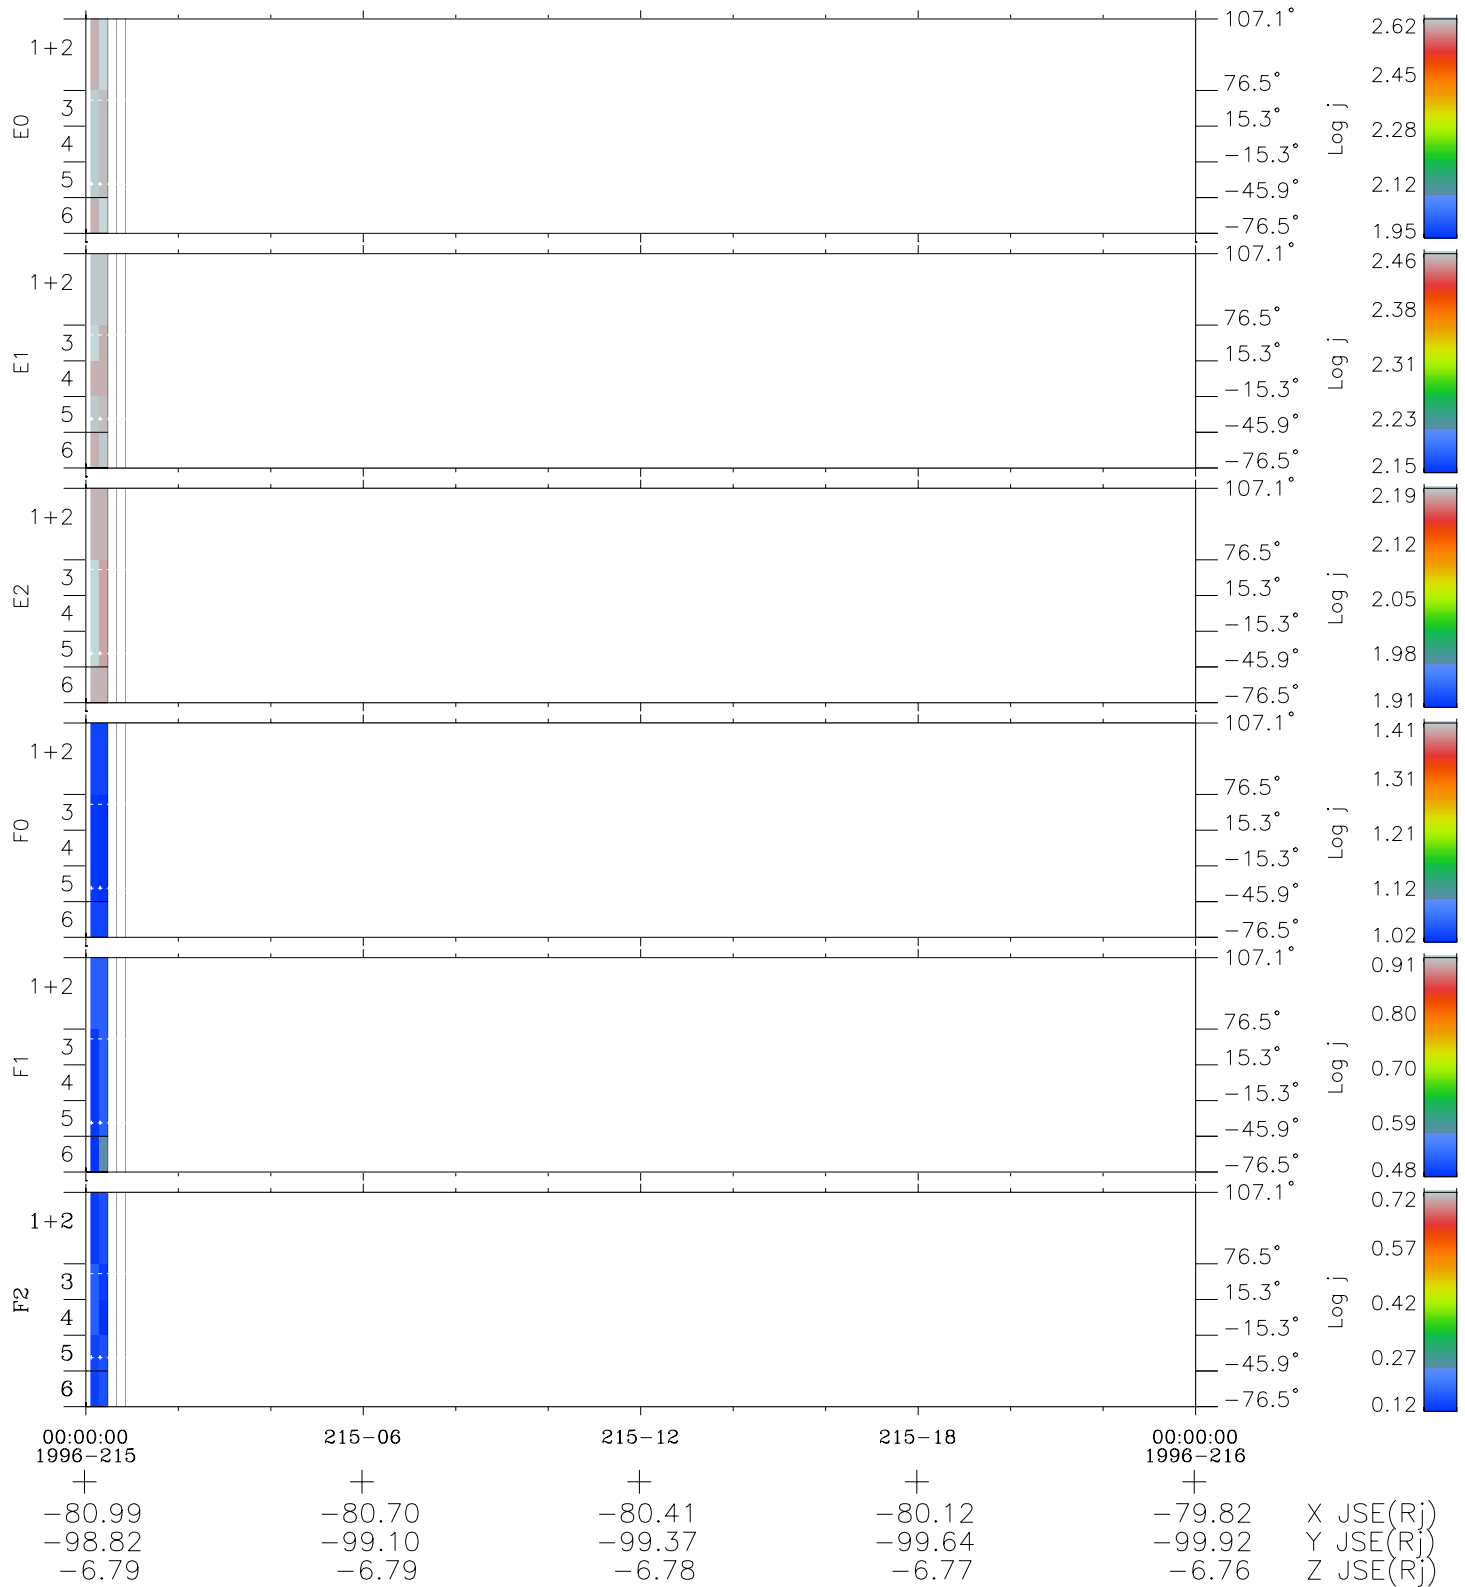

Galileo EPD Real Elevation Anisotropies 96215

Software Version: RTELEV_FLUX V 1.20
 Data Production: 06-03-00
 Plot Production: Fri Sep 14 06:50:11 2001
 Color File: wondr3
 Geofactor File: 1.1

- ◇ = Jupiter look direction
- = Corotation look direction