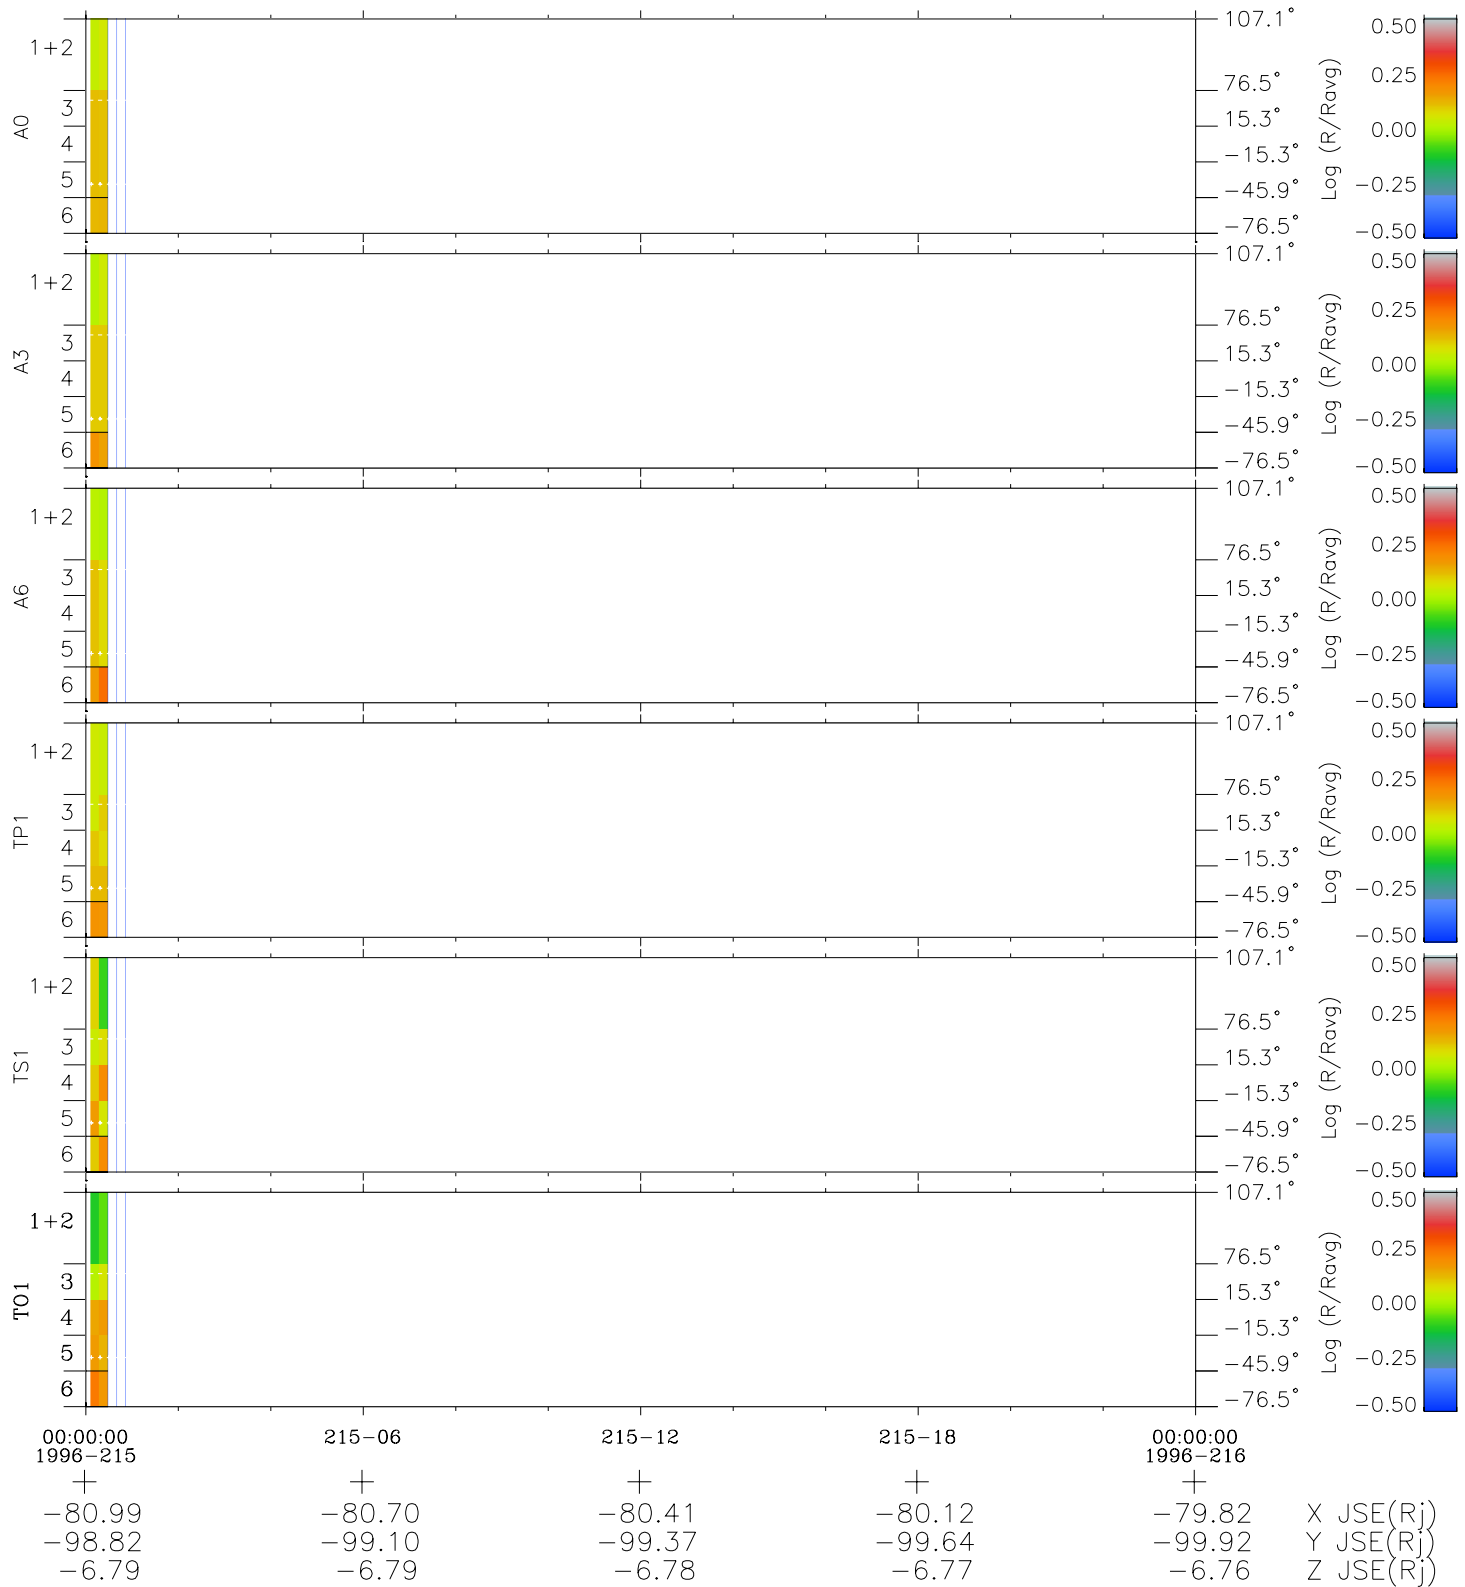

Galileo EPD Real Elevation Anisotropies 96215

Software Version: RTELEV_MEAN V 1.20
 Data Production: 06-03-00
 Plot Production: Fri Sep 14 06:50:05 2001
 Color File: wondr3
 Geofactor File: 1.1

- ◇ = Jupiter look direction
- = Corotation look direction