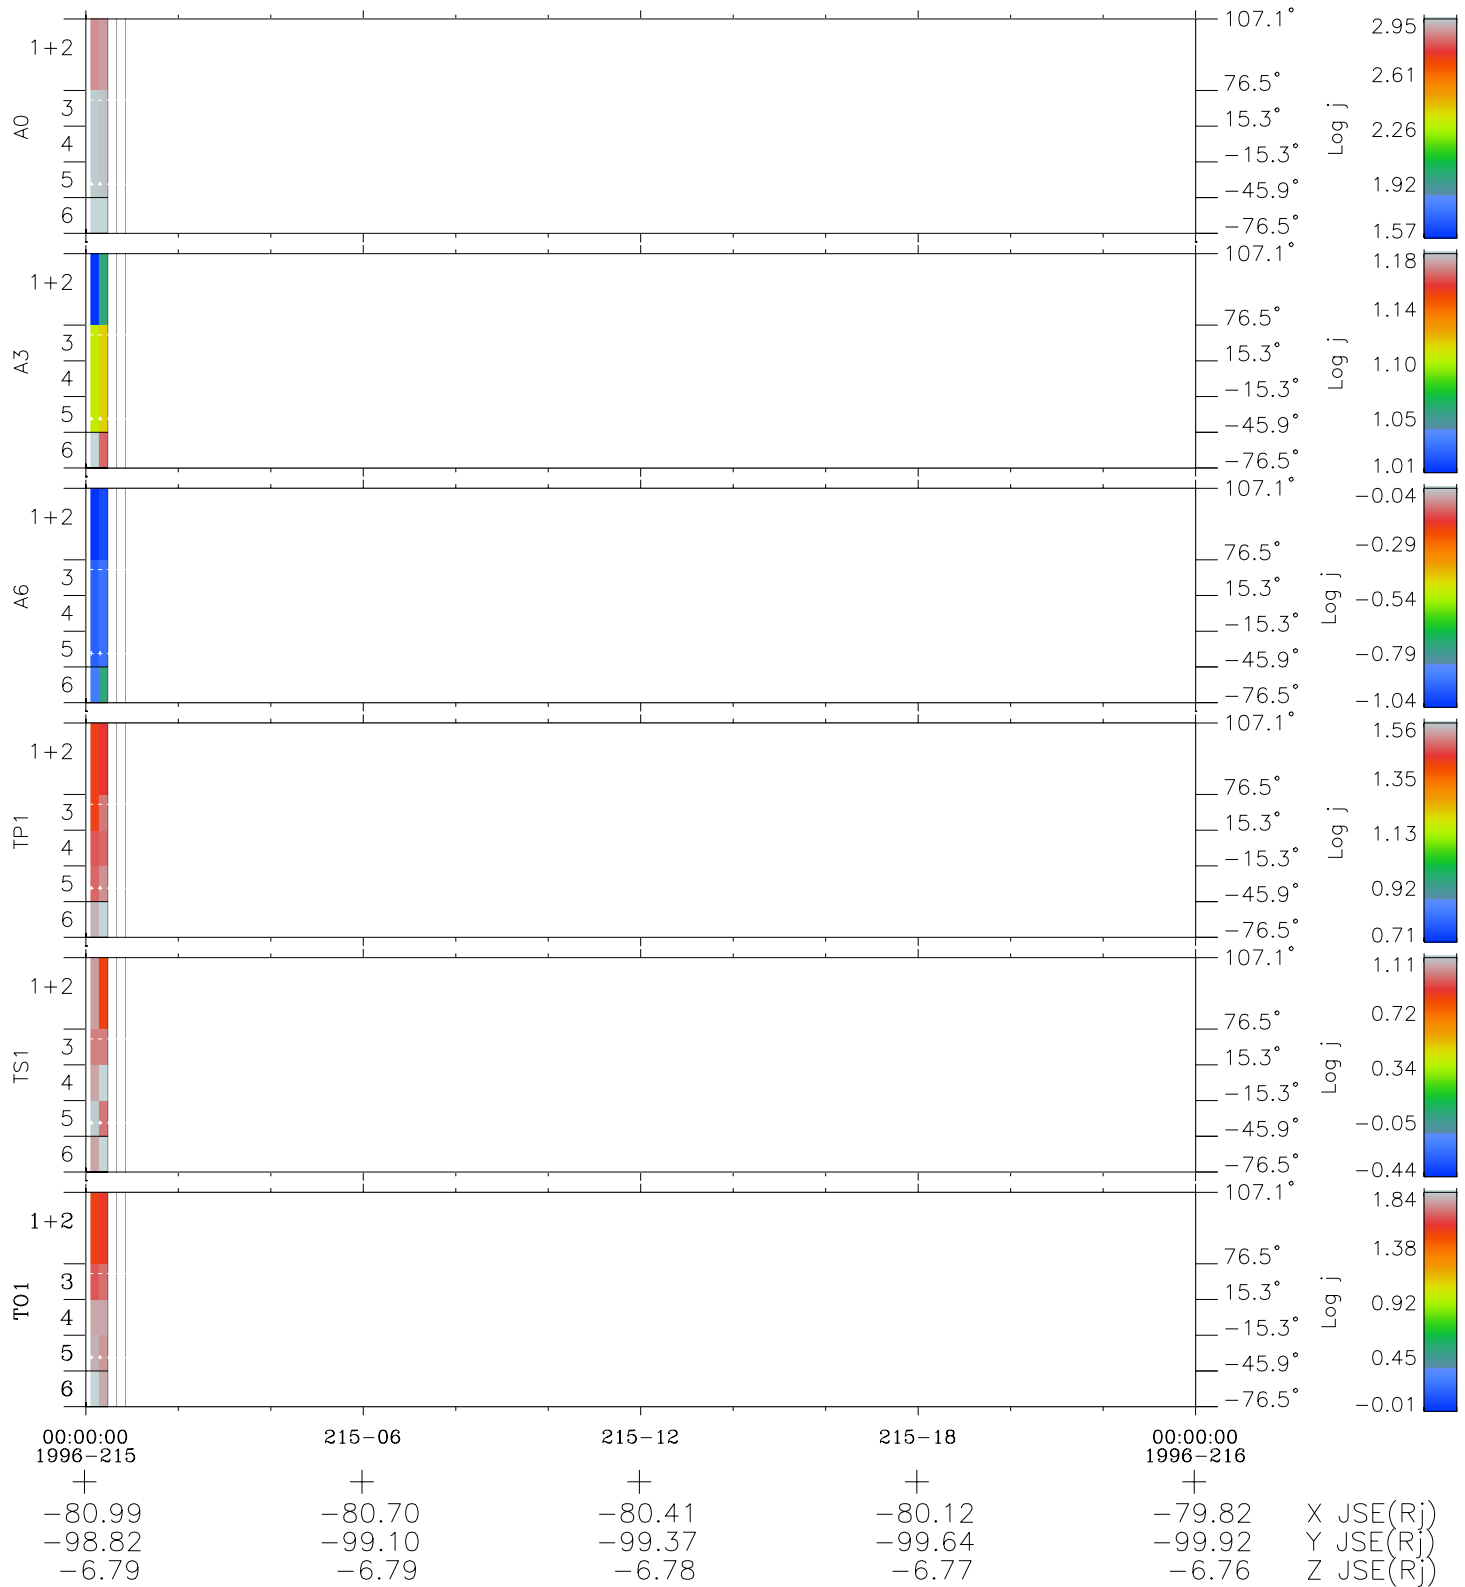

# Galileo EPD Real Elevation Anisotropies 96215

Software Version: RTELEV\_FLUX V 1.20  
Data Production: 06-03-00  
Plot Production: Fri Sep 14 06:50:09 2001  
Color File: wondr3  
Geofactor File: 1.1

◇ = Jupiter look direction  
□ = Corotation look direction