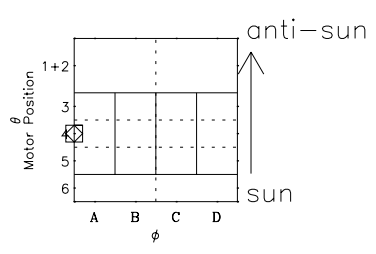

Galileo EPD Real Time Omni Spectrum 96214

Software Version: RTSPEC_OMNI V 1.20
 Data Production: 06-03-00
 Plot Production: Fri Sep 14 06:41:56 2001
 Color File: wondr3
 Geofactor File: 1.1

◇ = Jupiter look direction
 □ = Corotation look direction