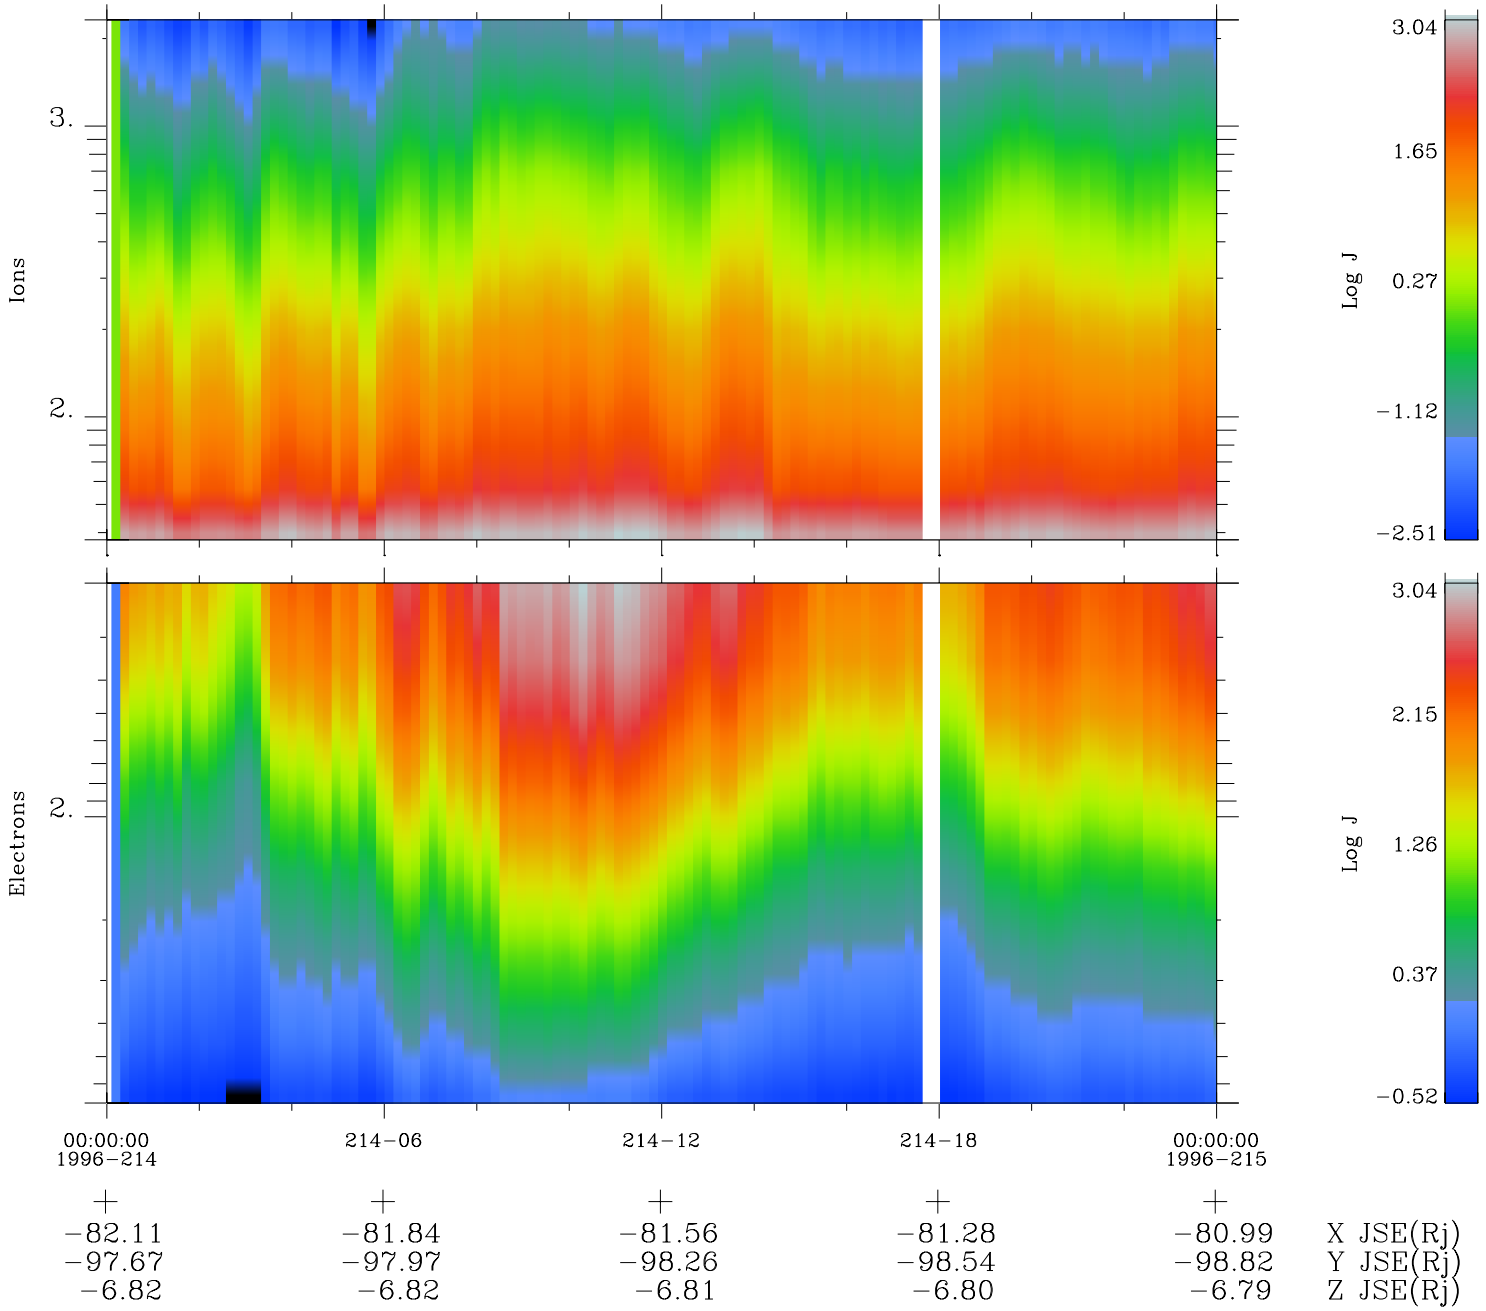

Galileo EPD Real Time Omni Spectrum 96214

Software Version: RTSPEC_OMNI V 1.20
 Data Production: 06-03-00
 Plot Production: Fri Sep 14 06:41:56 2001
 Color File: wondr3
 Geofactor File: 1.1

◇ = Jupiter look direction
 □ = Corotation look direction