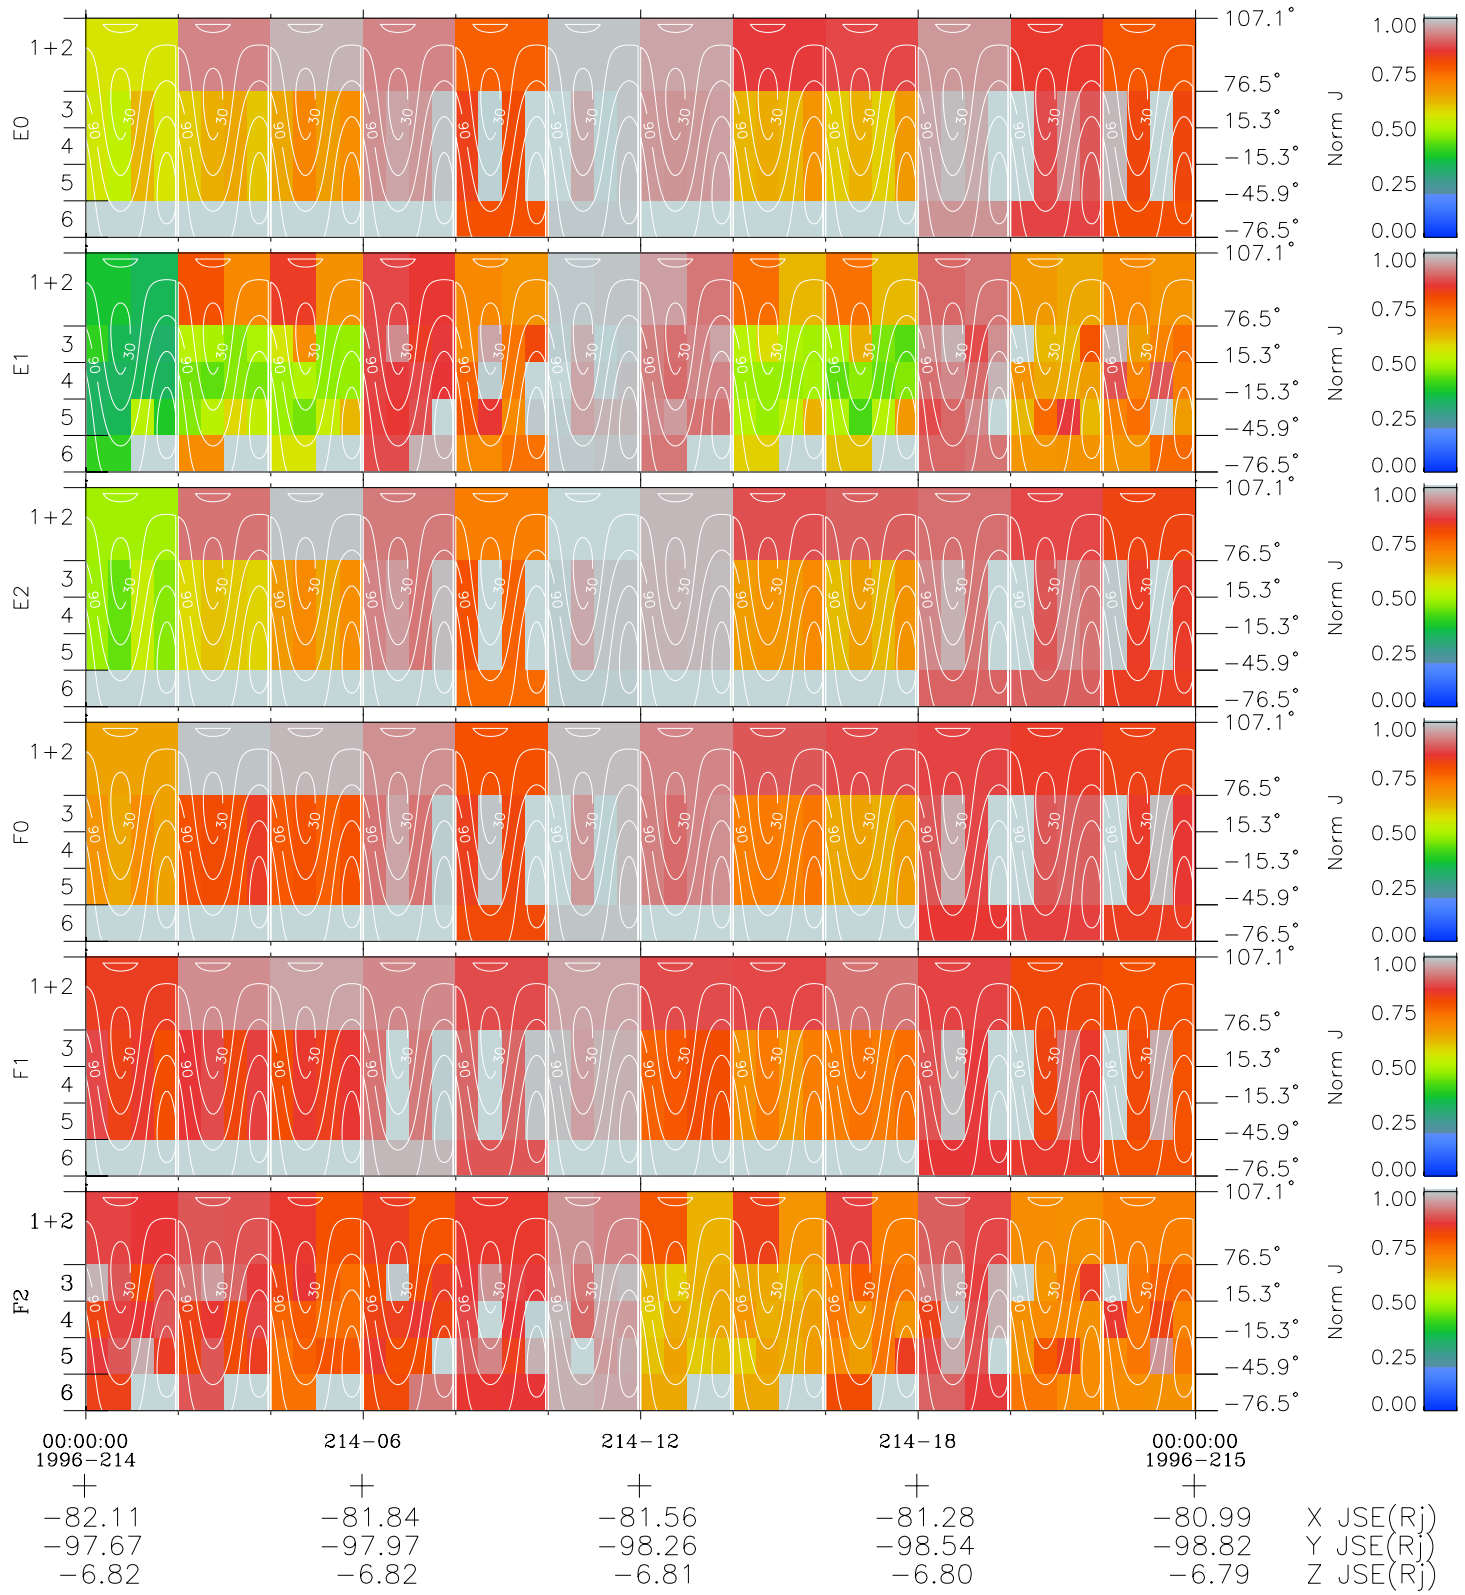

Galileo EPD Real Time All-Sky Anisotropies 96214

Software Version: RTSKY_NORM V 1.20
 Data Production: 06-03-00
 Plot Production: Fri Sep 14 06:42:41 2001
 Color File: wondr3
 Geofactor File: 1.1

- ◇ = Jupiter look direction
- = Corotation look direction