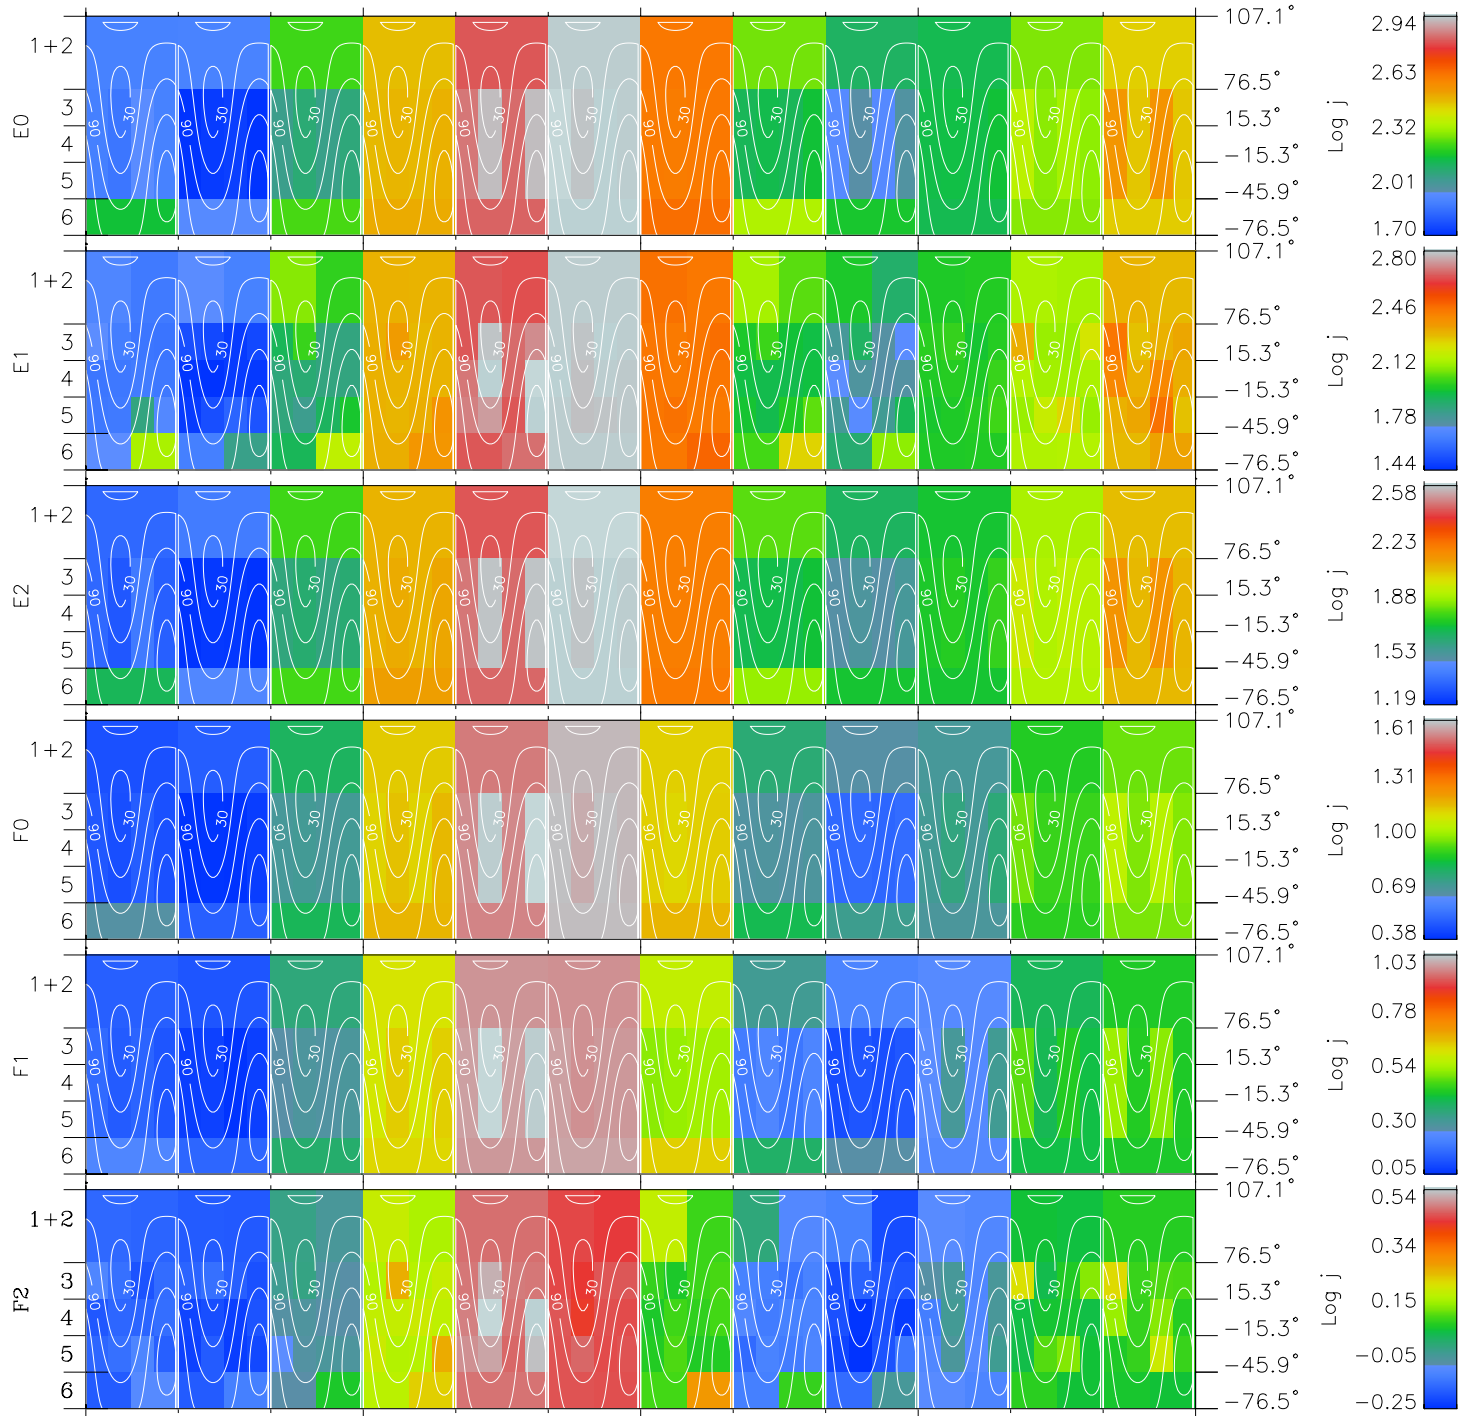

Galileo EPD Real Time All-Sky Anisotropies 96214

Software Version: RTSKY_FLUX V 1.20
 Data Production: 06-03-00
 Plot Production: Fri Sep 14 06:42:26 2001
 Color File: wondr3
 Geofactor File: 1.1

00:00:00 1996-214	214-06	214-12	214-18	00:00:00 1996-215	
+	+	+	+	+	
-82.11	-81.84	-81.56	-81.28	-80.99	X JSE(R _j)
-97.67	-97.97	-98.26	-98.54	-98.82	Y JSE(R _j)
-6.82	-6.82	-6.81	-6.80	-6.79	Z JSE(R _j)

- ◇ = Jupiter look direction
- = Corotation look direction