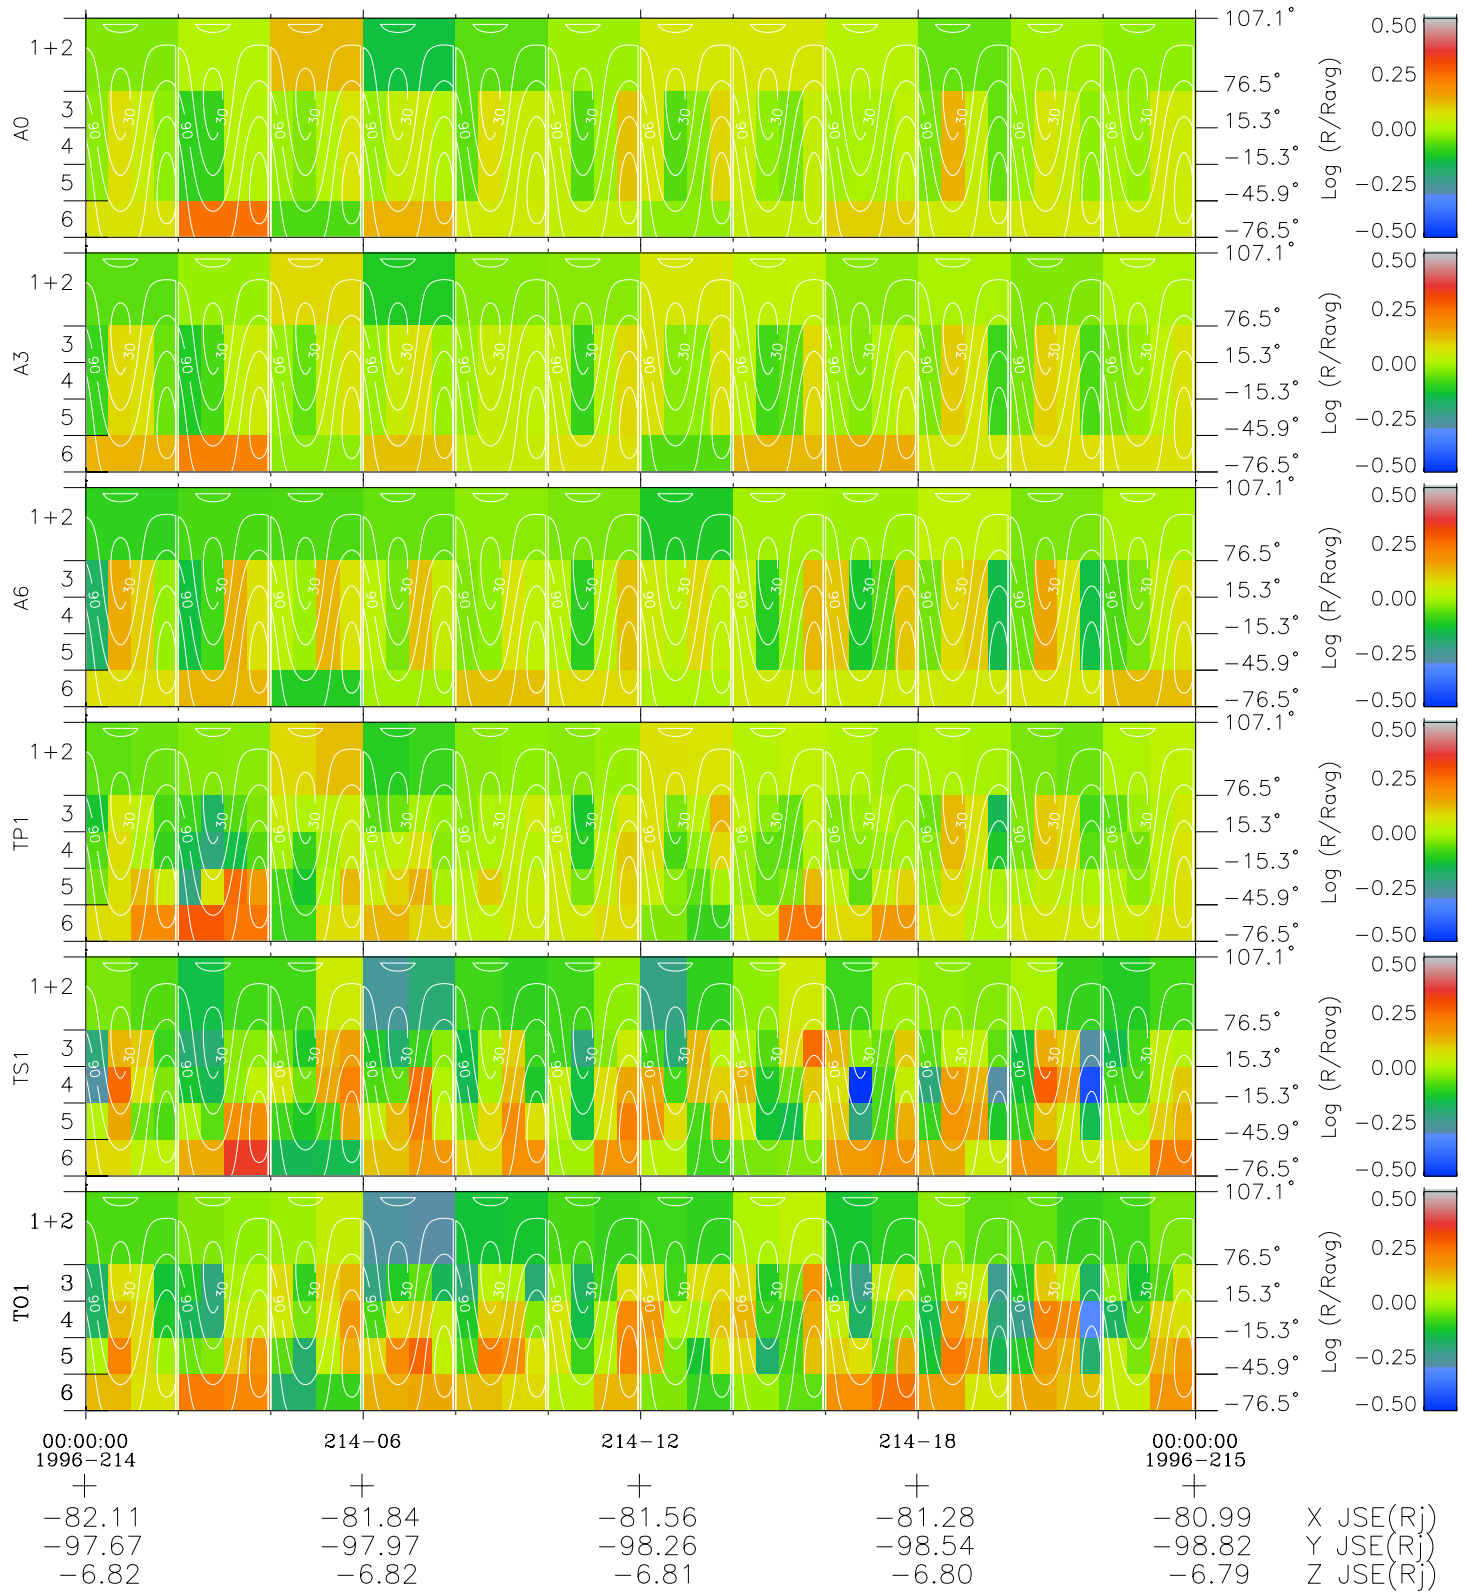

# Galileo EPD Real Time All-Sky Anisotropies 96214

Software Version: RTSKY\_MEAN V 1.20  
 Data Production: 06-03-00  
 Plot Production: Fri Sep 14 06:42:04 2001  
 Color File: wondr3  
 Geofactor File: 1.1

◇ = Jupiter look direction  
 □ = Corotation look direction