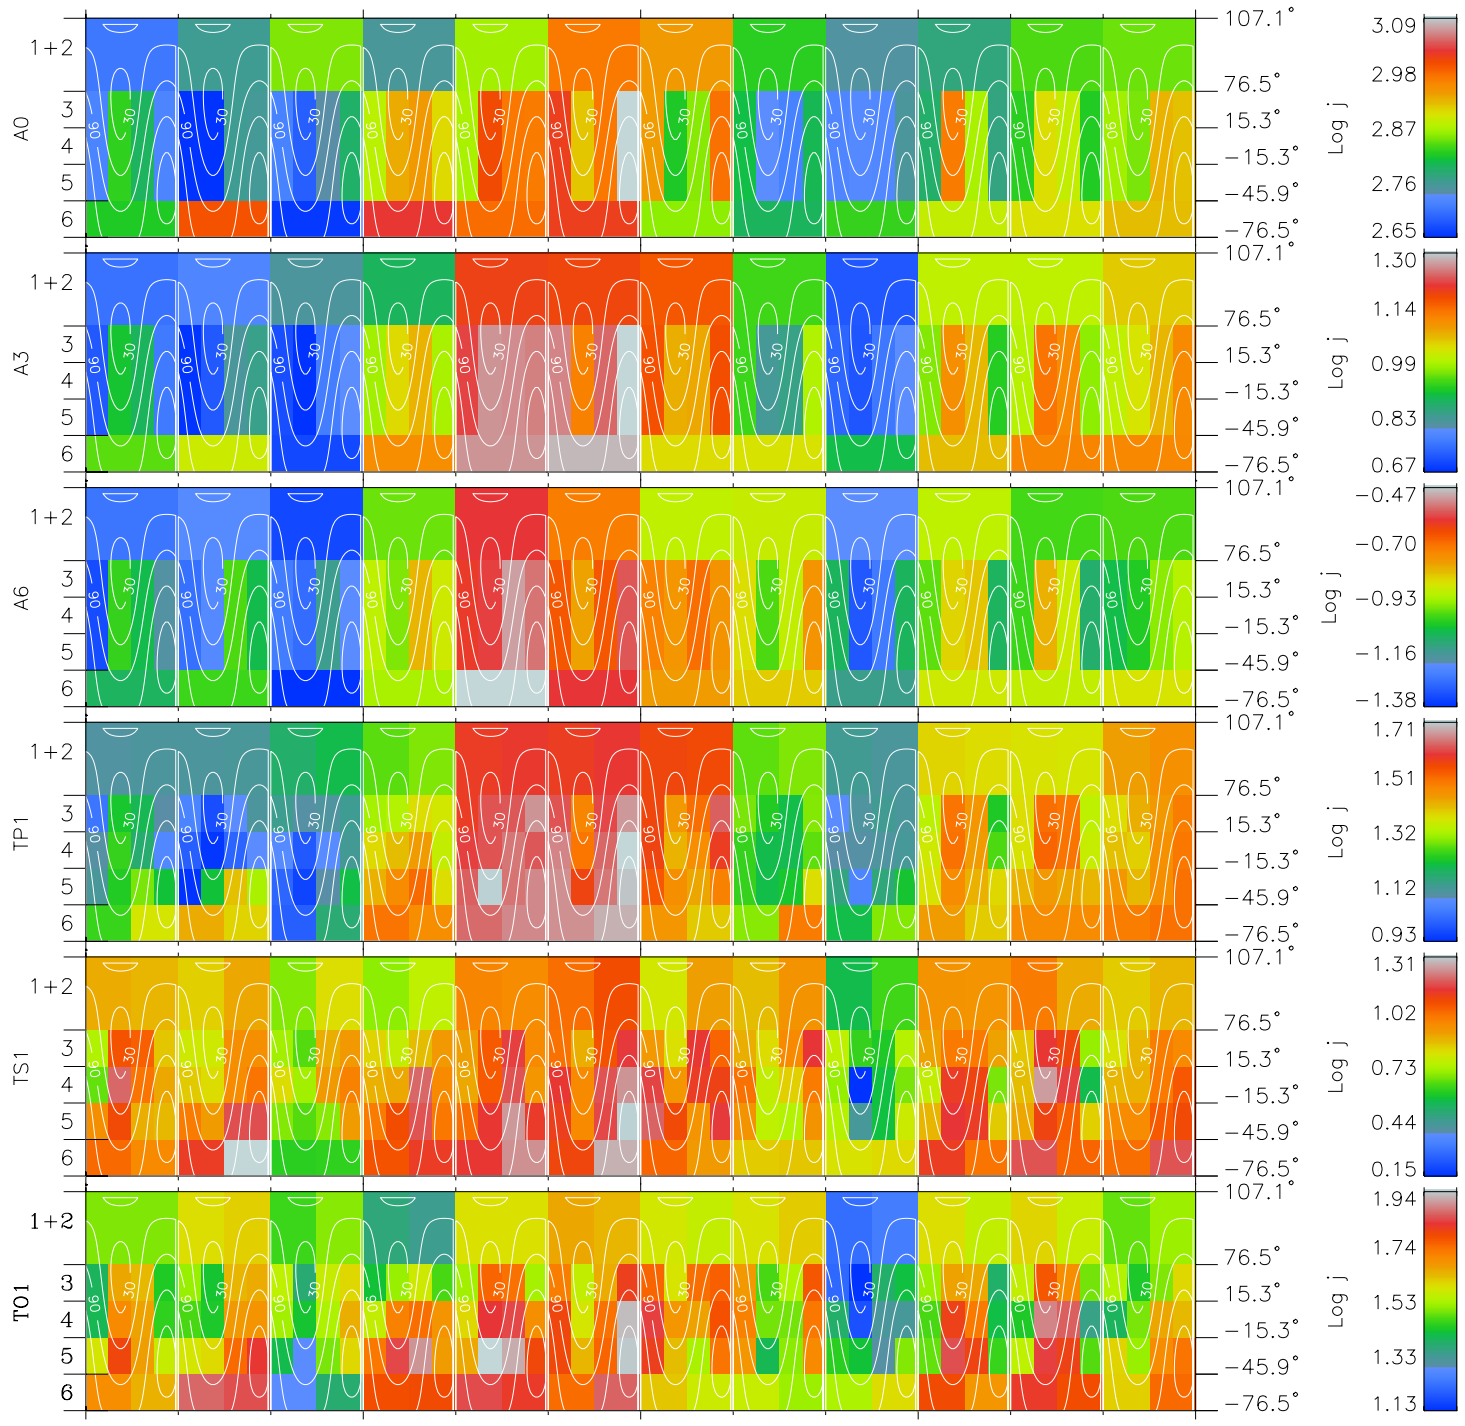

Galileo EPD Real Time All-Sky Anisotropies 96214

Software Version: RTSKY_FLUX V 1.20
 Data Production: 06-03-00
 Plot Production: Fri Sep 14 06:42:19 2001
 Color File: wondr3
 Geofactor File: 1.1

00:00:00 1996-214	214-06	214-12	214-18	00:00:00 1996-215	
+	+	+	+	+	
-82.11	-81.84	-81.56	-81.28	-80.99	X JSE(R _j)
-97.67	-97.97	-98.26	-98.54	-98.82	Y JSE(R _j)
-6.82	-6.82	-6.81	-6.80	-6.79	Z JSE(R _j)

- ◇ = Jupiter look direction
- = Corotation look direction