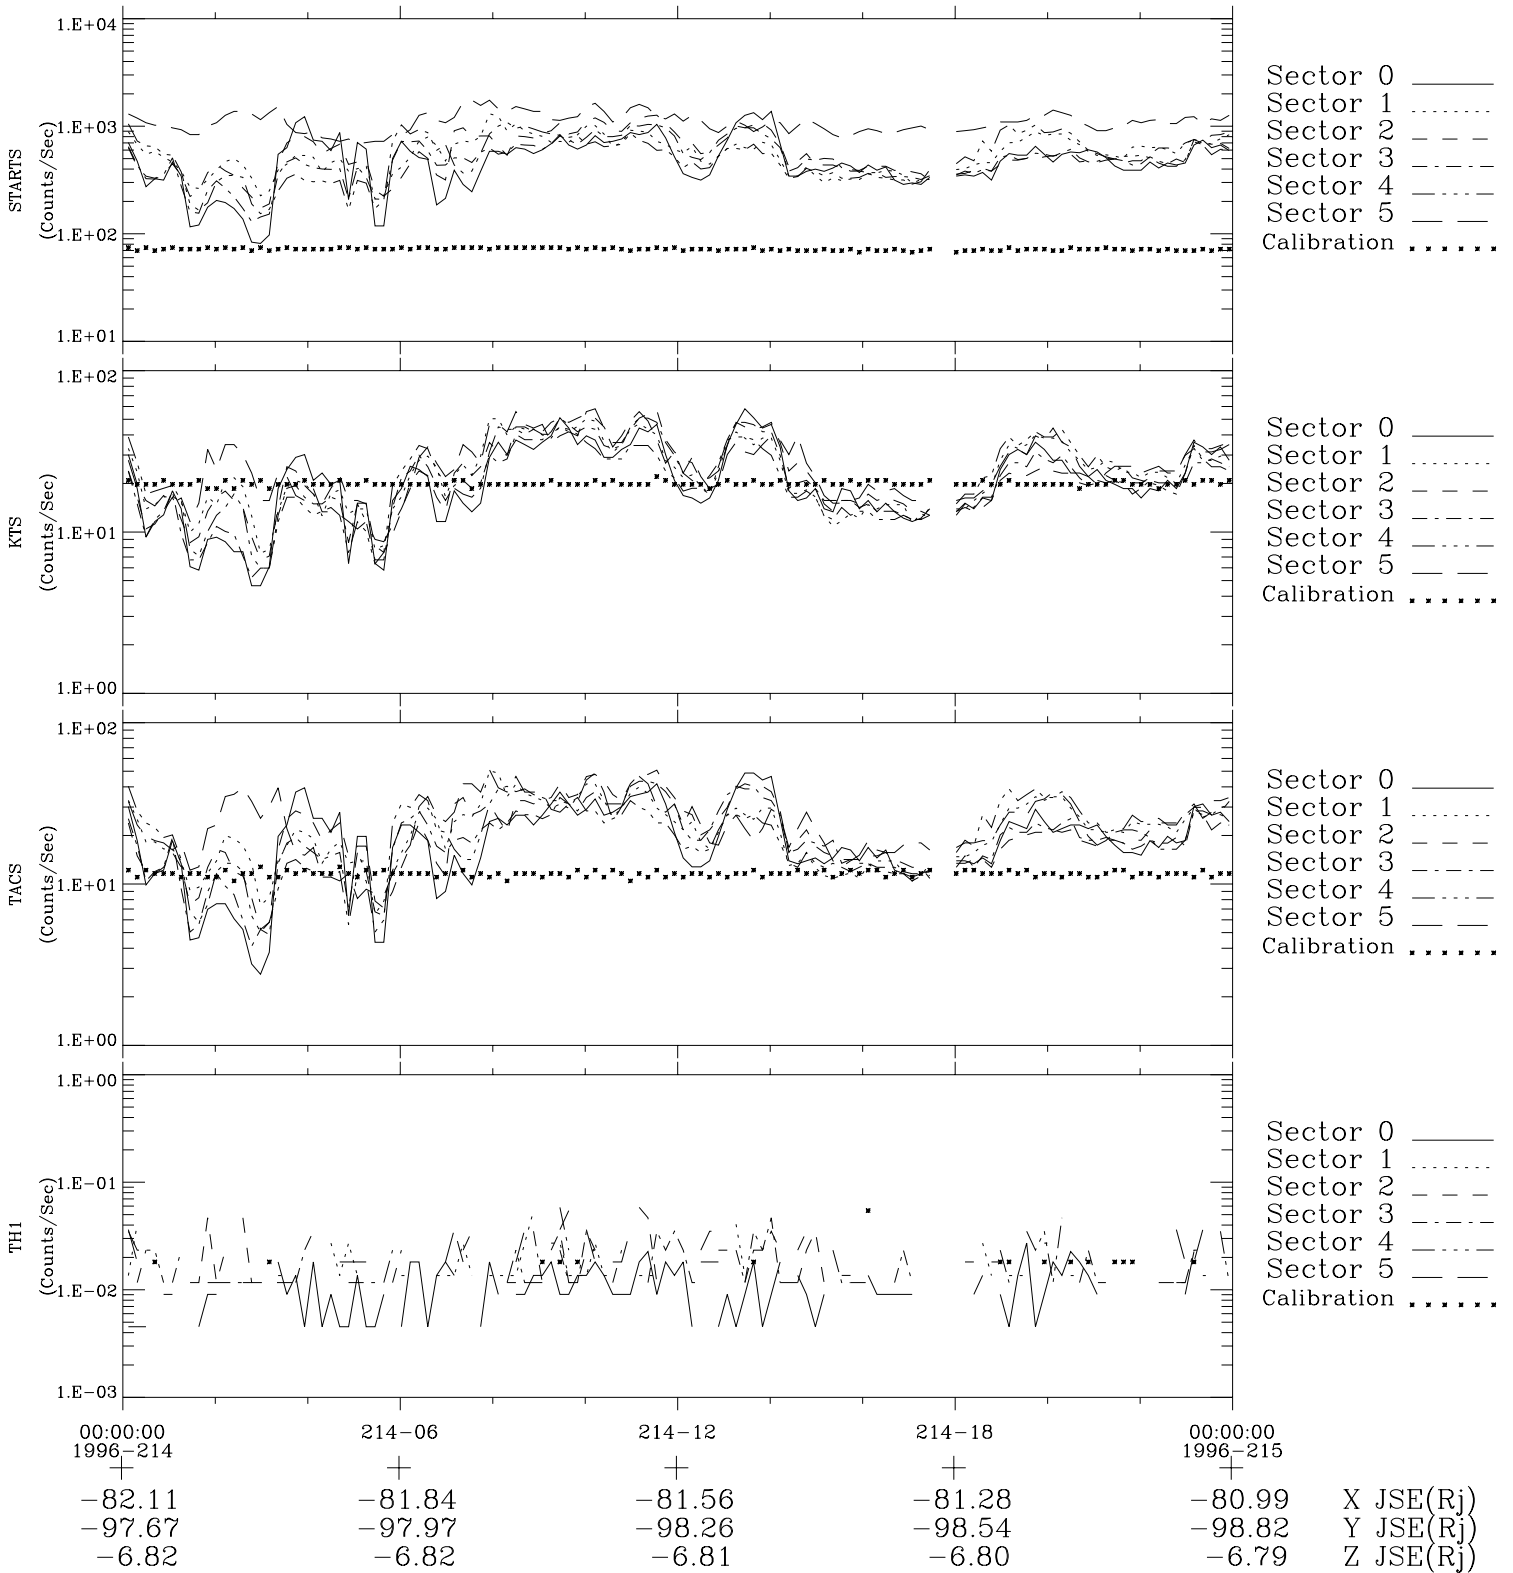

Galileo EPD Real-Time Six-Sector 96214

Software Version: RTLINE_R6 V 1.20
Data Production: 06-03-00
Plot Production: Fri Sep 14 06:44:02 2001

◇ = Jupiter look direction
□ = Corotation look direction