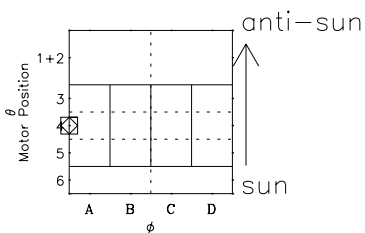

Galileo EPD Real-Time Six-Sector 96214

Software Version: RTLINE_R6 V 1.20
Data Production: 06-03-00
Plot Production: Fri Sep 14 06:44:01 2001

◇ = Jupiter look direction
□ = Corotation look direction