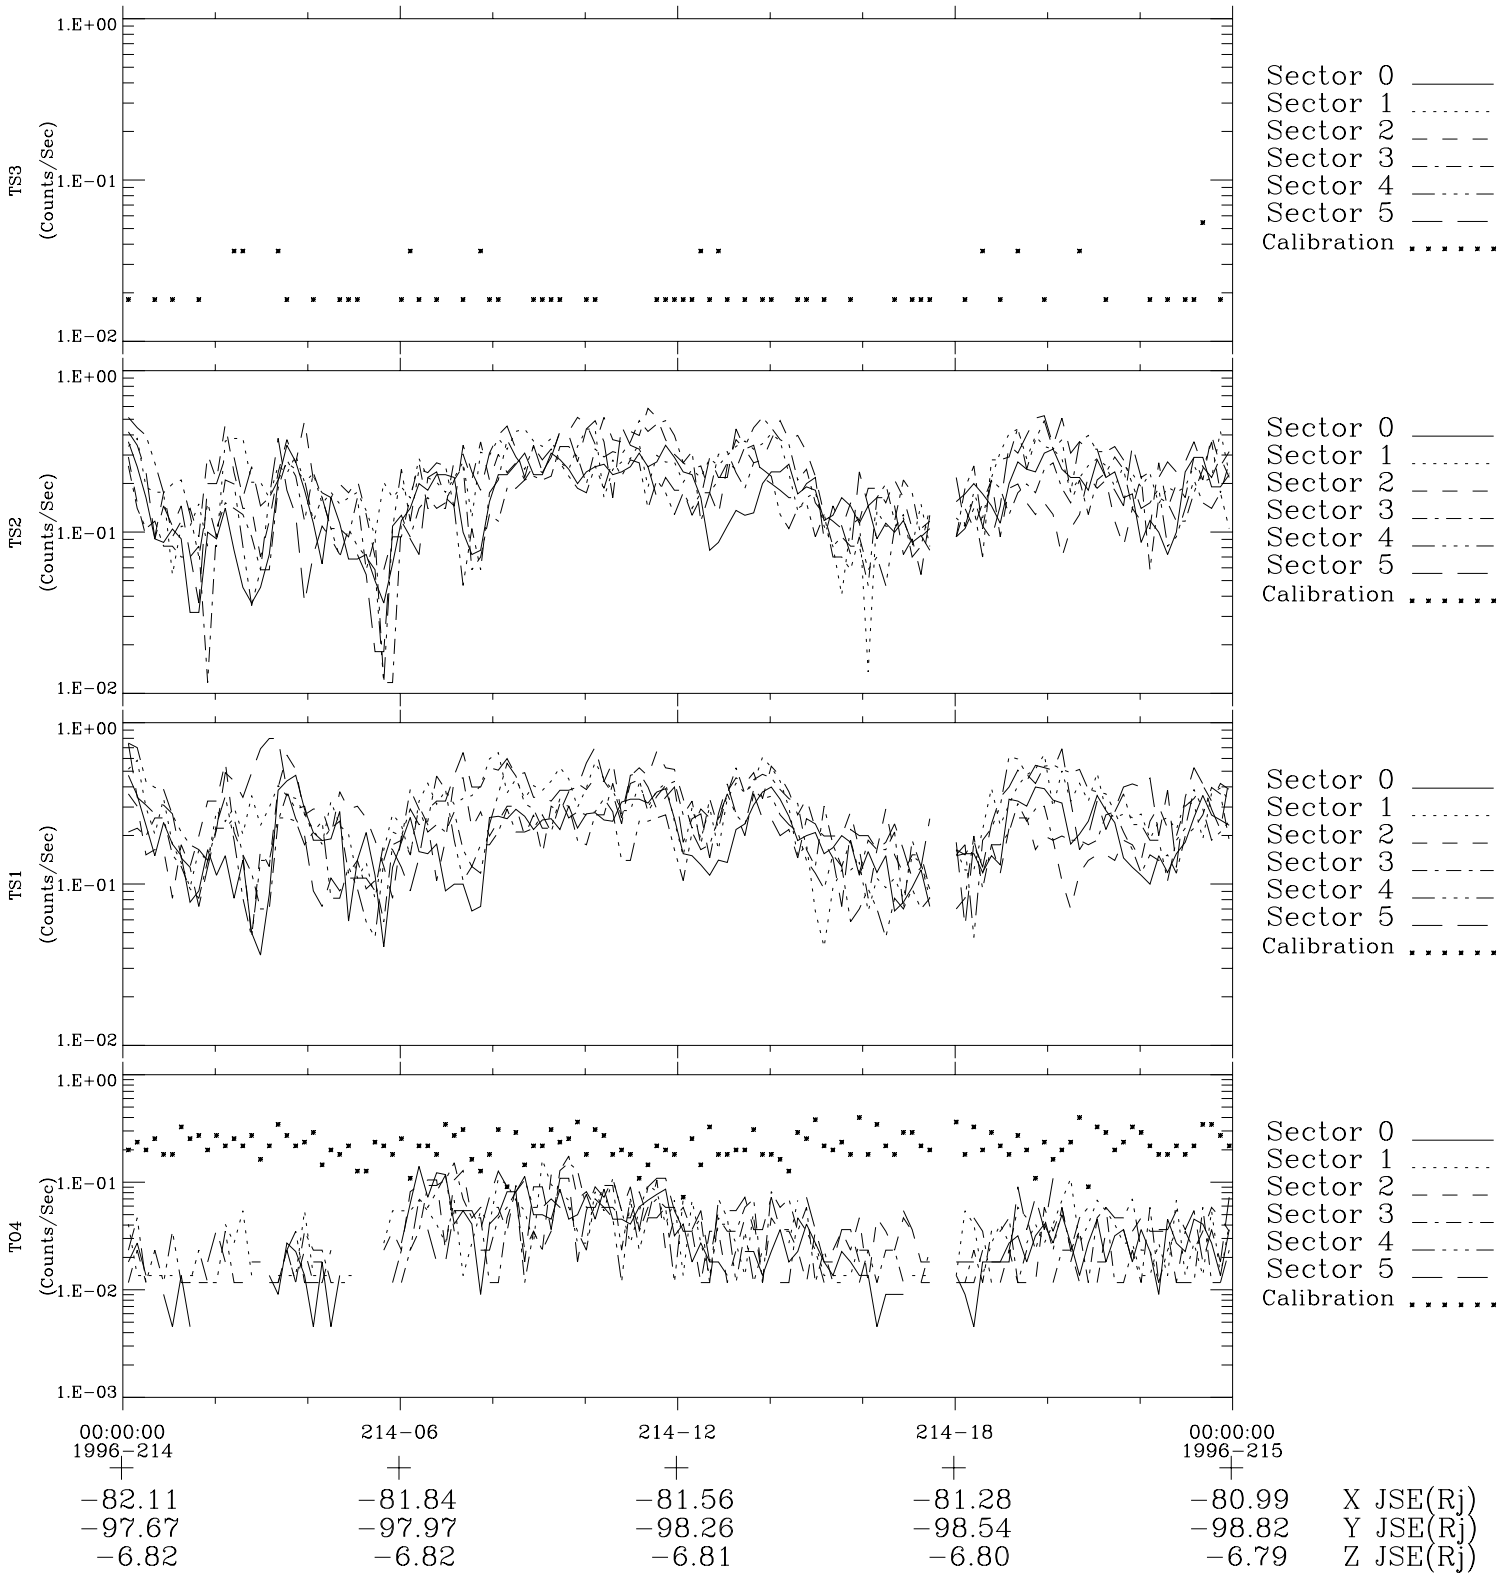

Galileo EPD Real-Time Six-Sector 96214

Software Version: RTLINE_R6 V 1.20
Data Production: 06-03-00
Plot Production: Fri Sep 14 06:44:01 2001

◇ = Jupiter look direction
□ = Corotation look direction