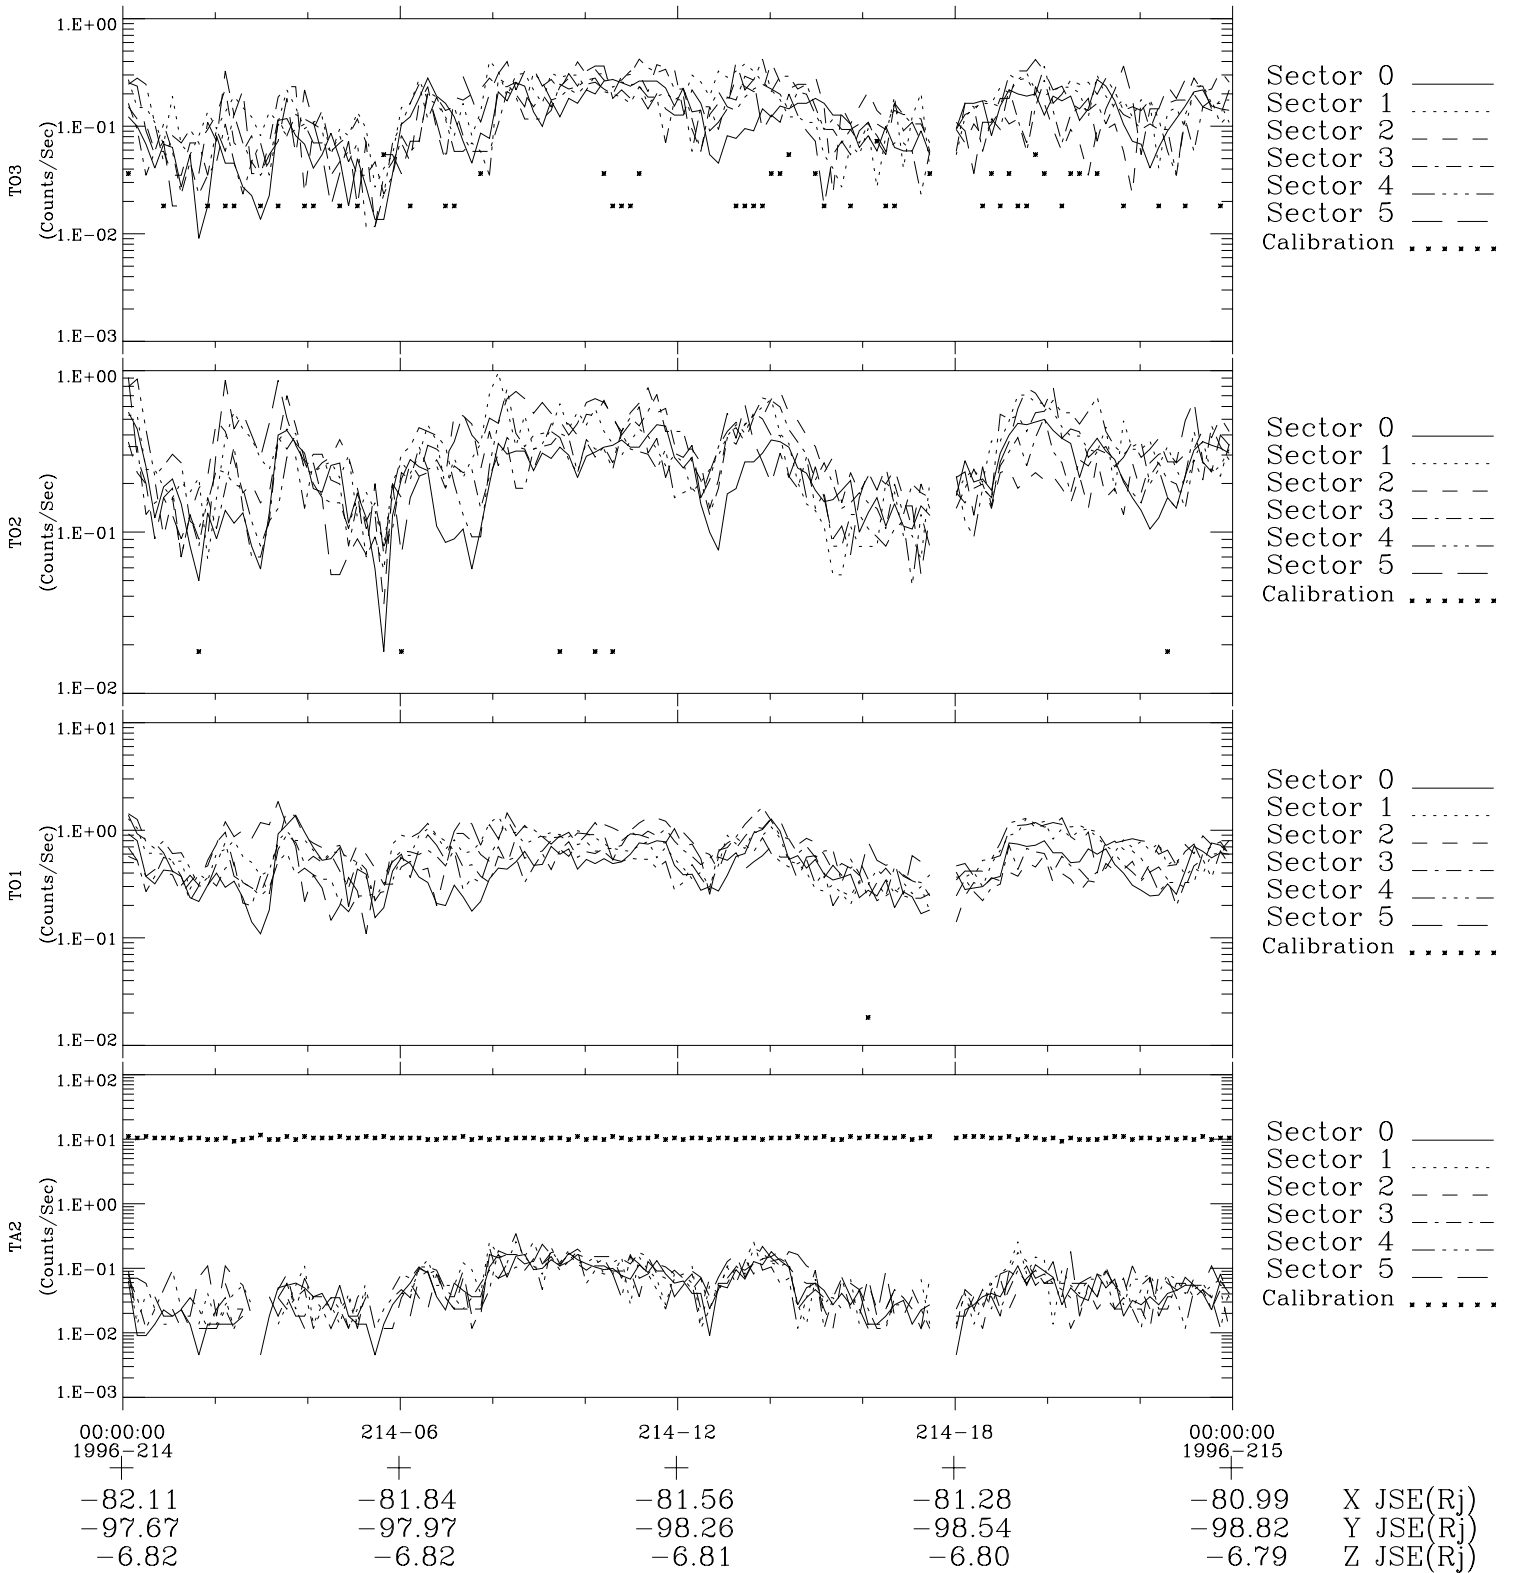

Galileo EPD Real-Time Six-Sector 96214

Software Version: RTLINE_R6 V 1.20
Data Production: 06-03-00
Plot Production: Fri Sep 14 06:44:01 2001

◇ = Jupiter look direction
□ = Corotation look direction