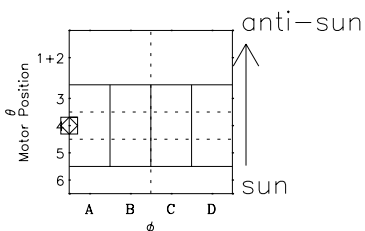

Galileo EPD Real-Time Six-Sector 96214

Software Version: RTLINE_R6 V 1.20
Data Production: 06-03-00
Plot Production: Fri Sep 14 06:44:01 2001

◇ = Jupiter look direction
□ = Corotation look direction