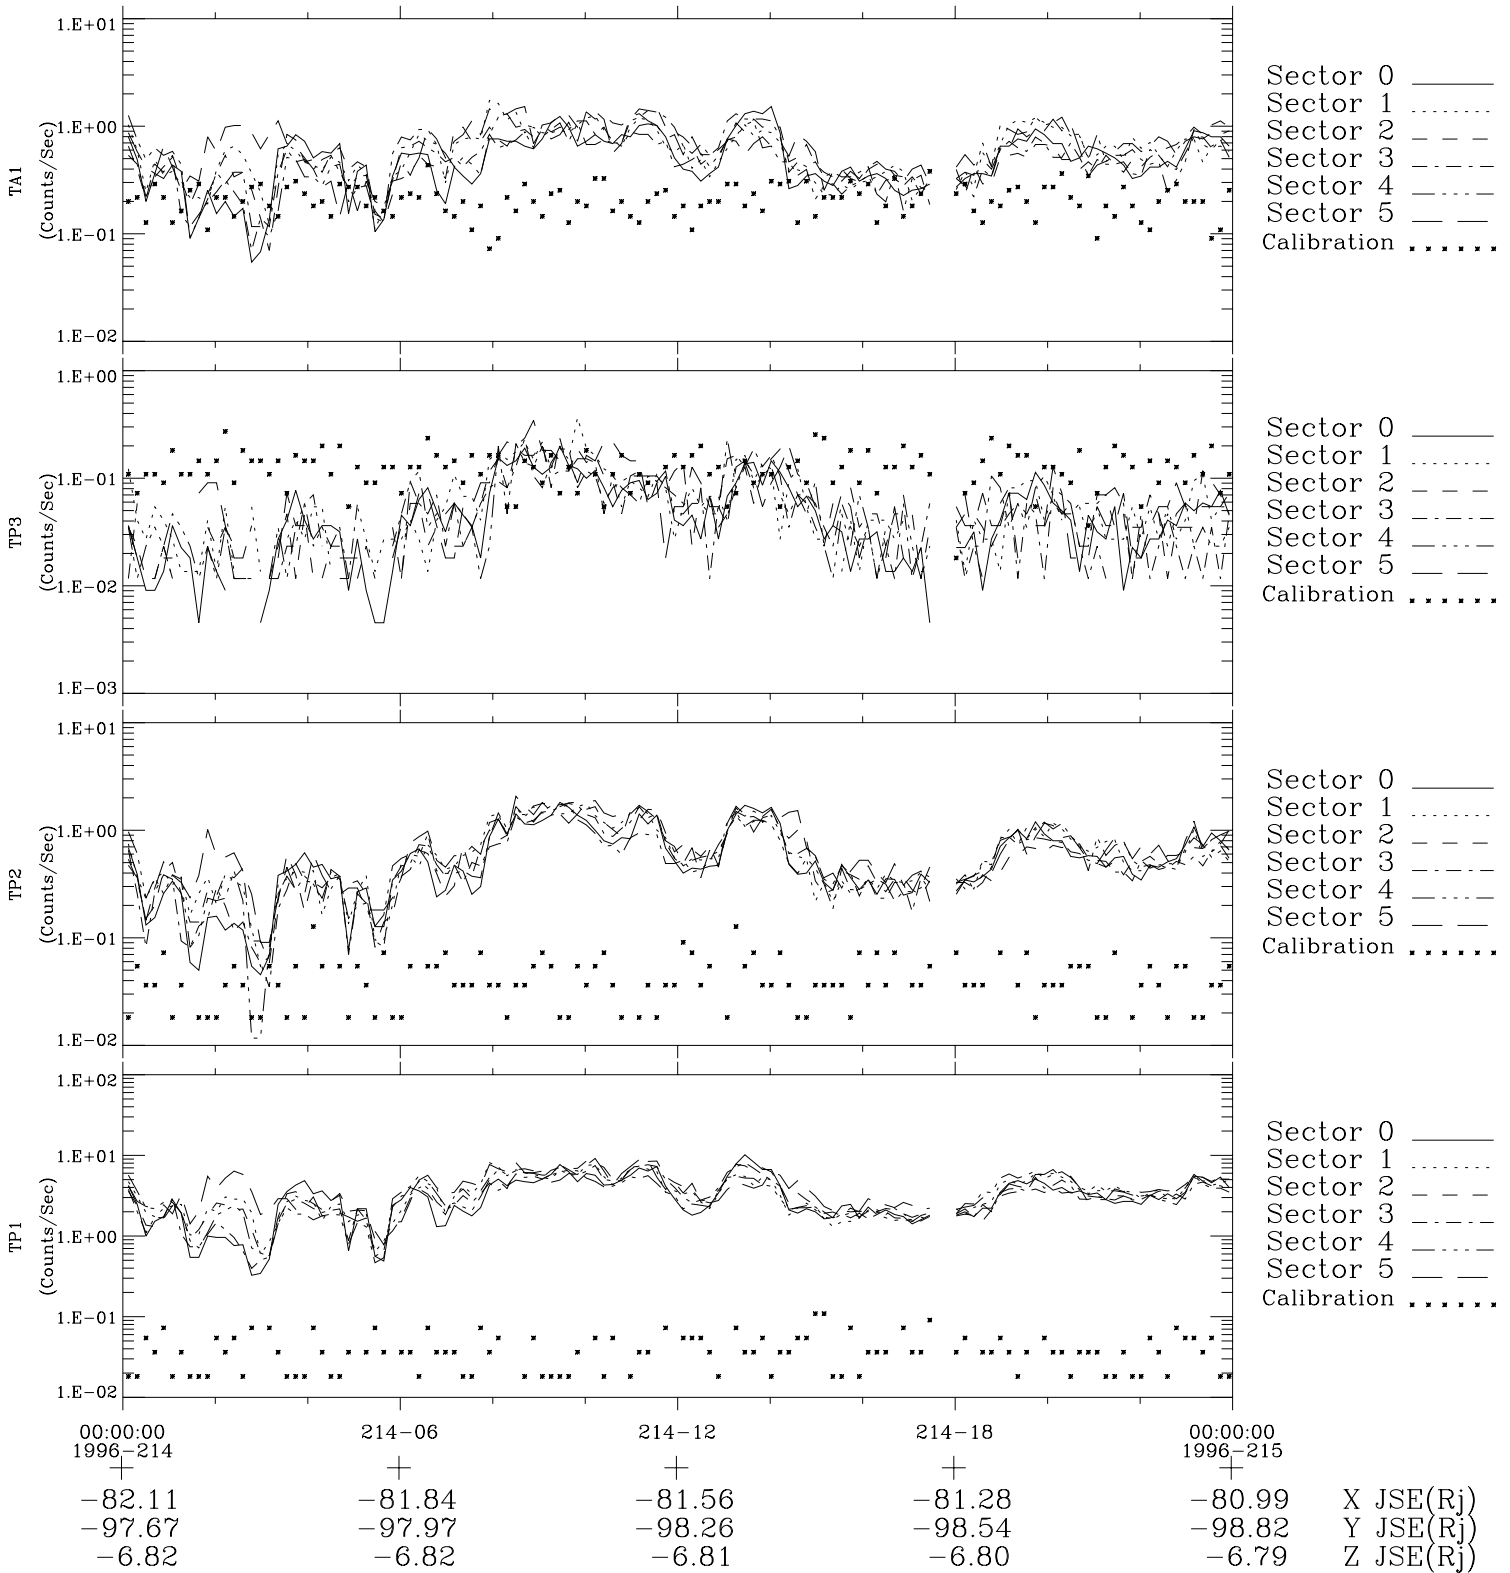

# Galileo EPD Real-Time Six-Sector 96214

Software Version: RTLINE\_R6 V 1.20  
Data Production: 06-03-00  
Plot Production: Fri Sep 14 06:44:00 2001

◇ = Jupiter look direction  
□ = Corotation look direction