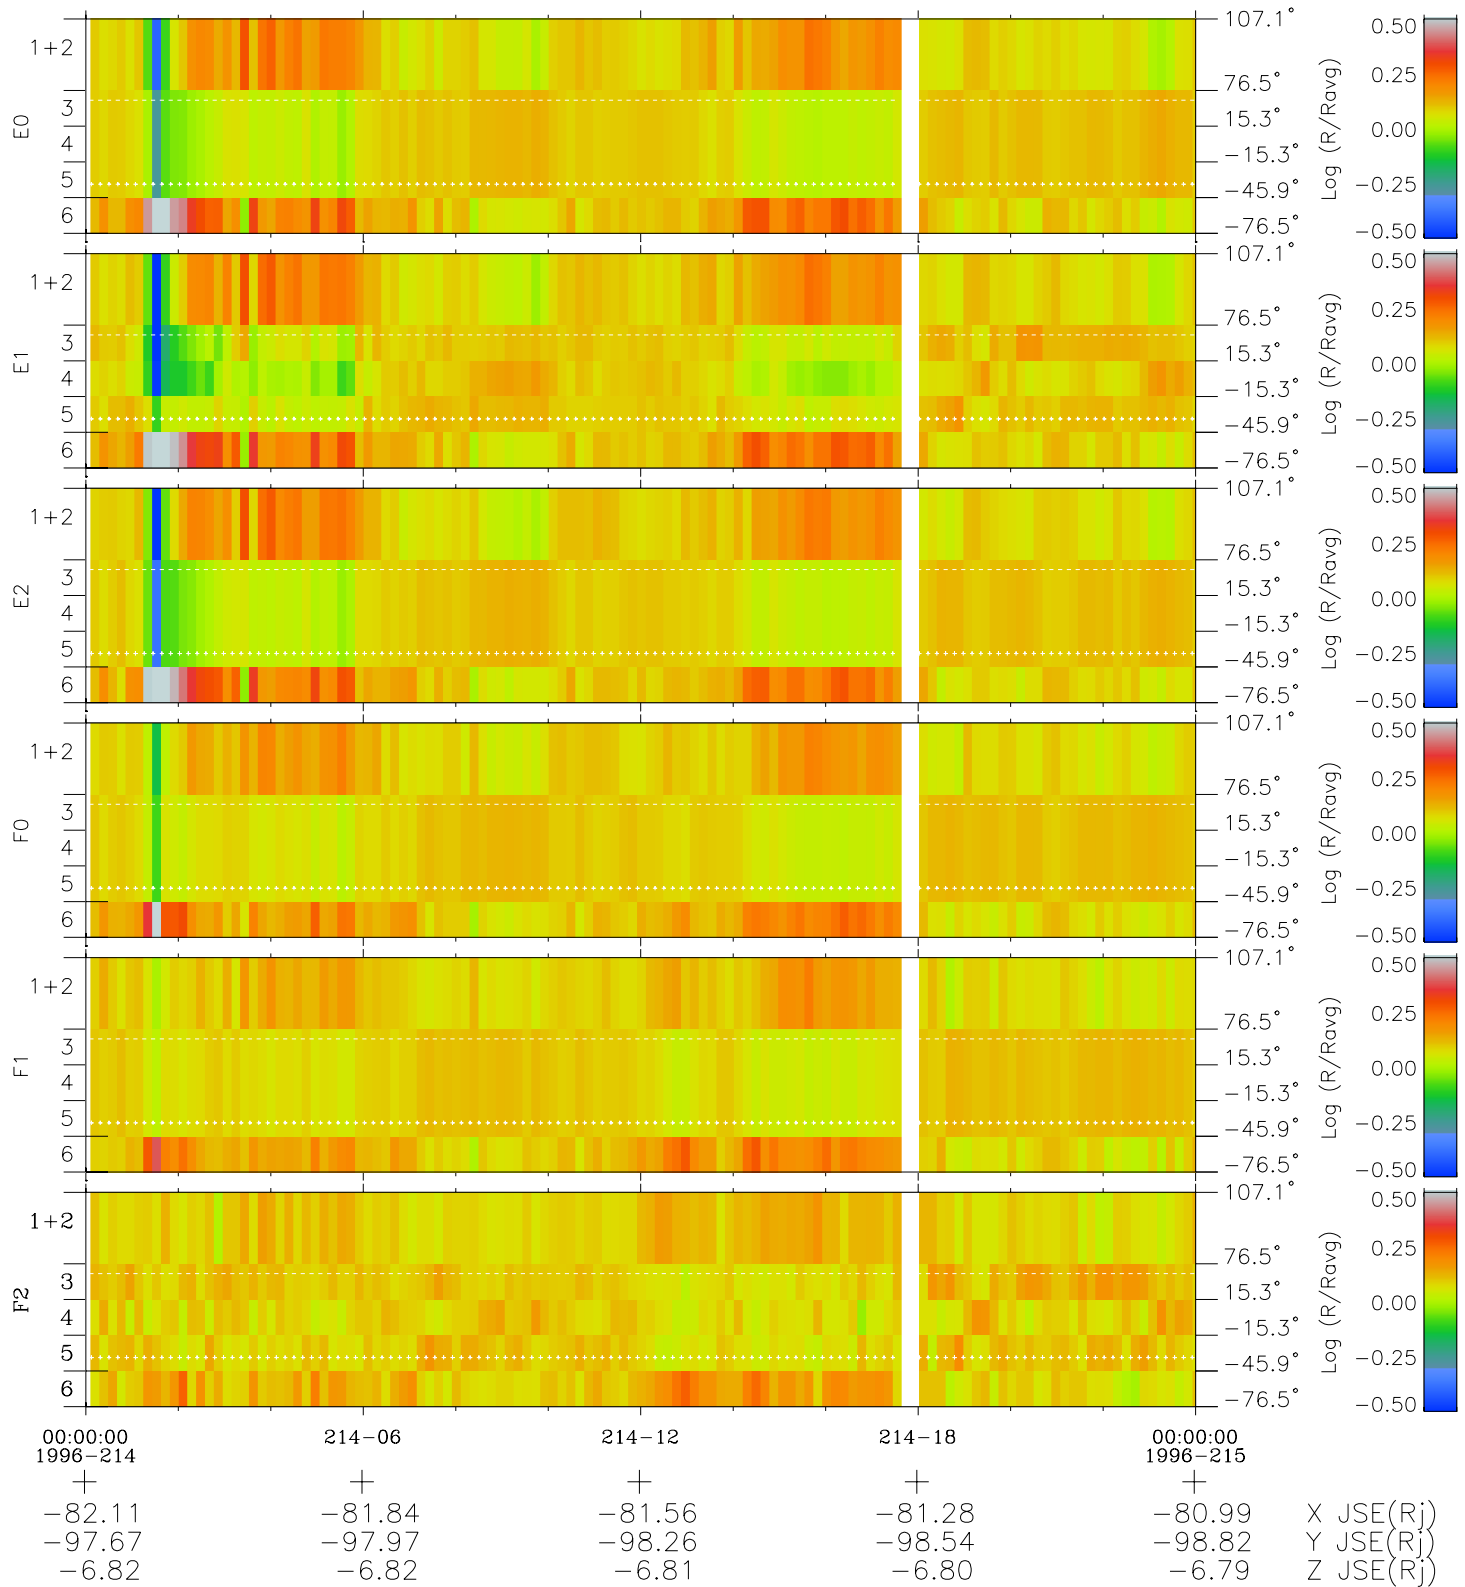

# Galileo EPD Real Elevation Anisotropies 96214

Software Version: RTELEV\_MEAN V 1.20  
 Data Production: 06-03-00  
 Plot Production: Fri Sep 14 06:42:53 2001  
 Color File: wondr3  
 Geofactor File: 1.1

◇ = Jupiter look direction  
 □ = Corotation look direction