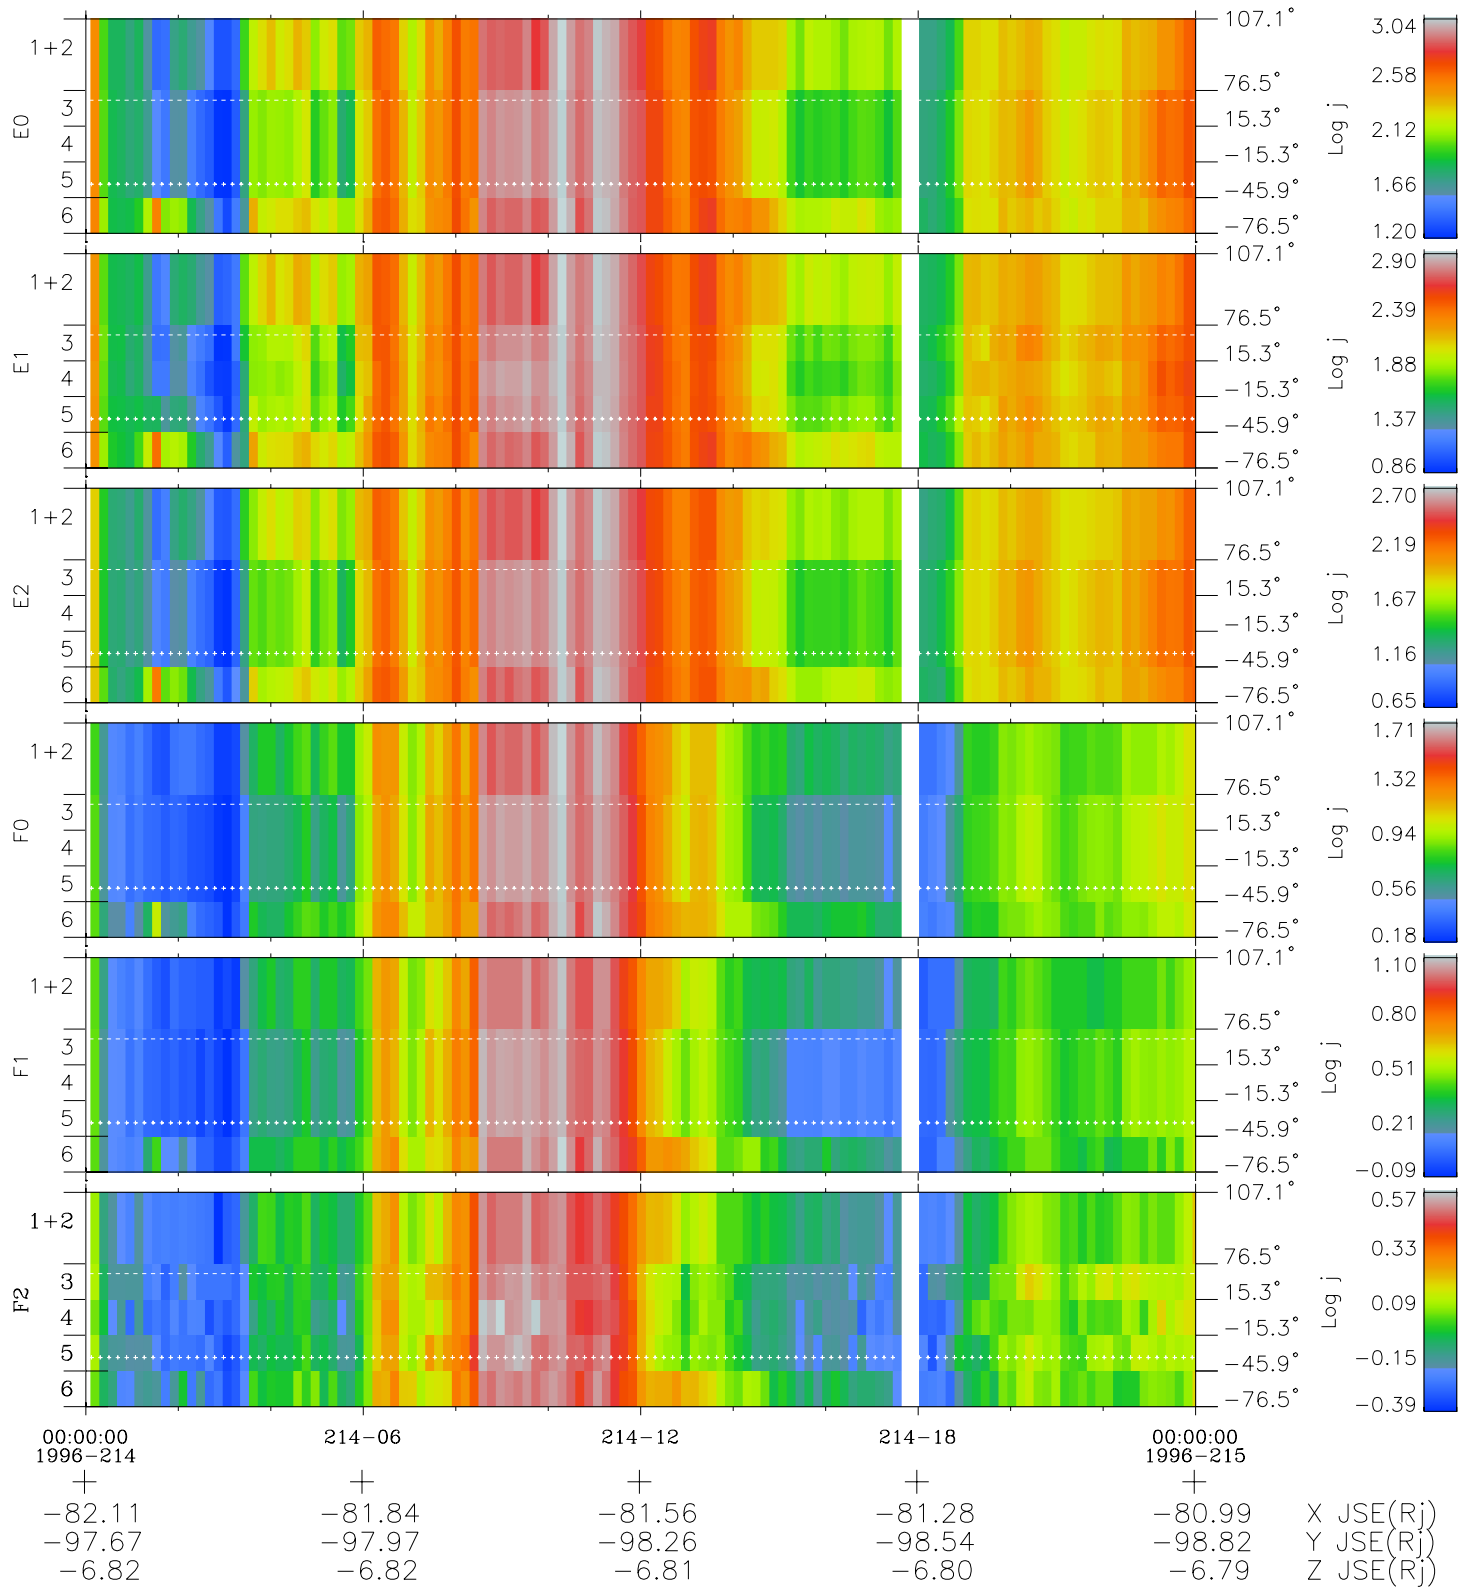

Galileo EPD Real Elevation Anisotropies 96214

Software Version: RTELEV_FLUX V 1.20
 Data Production: 06-03-00
 Plot Production: Fri Sep 14 06:43:04 2001
 Color File: wondr3
 Geofactor File: 1.1

- ◇ = Jupiter look direction
- = Corotation look direction