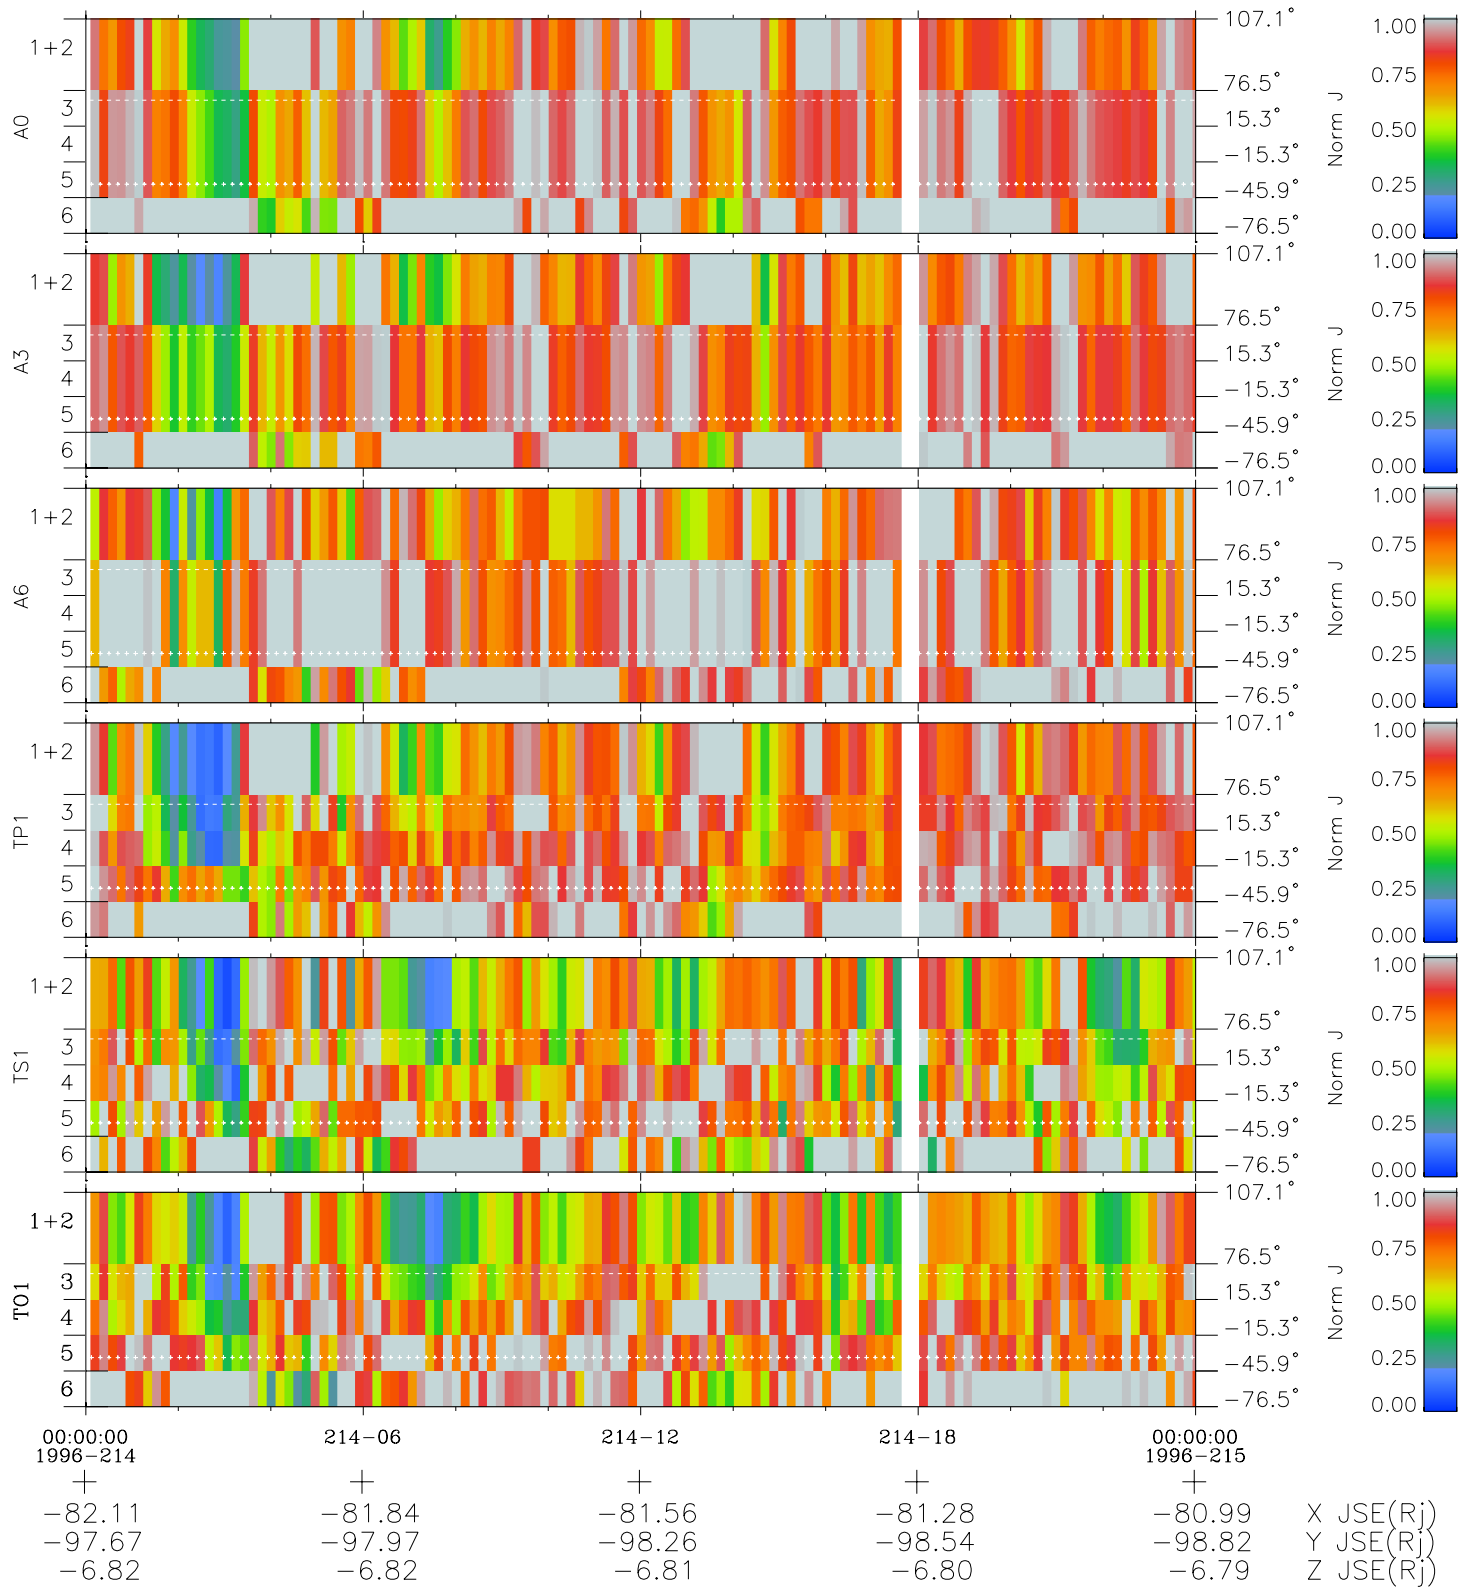

Galileo EPD Real Elevation Anisotropies 96214

Software Version: RTELEV_NORM V 1.20
Data Production: 06-03-00
Plot Production: Fri Sep 14 06:43:10 2001
Color File: wondr3
Geofactor File: 1.1

◇ = Jupiter look direction
□ = Corotation look direction