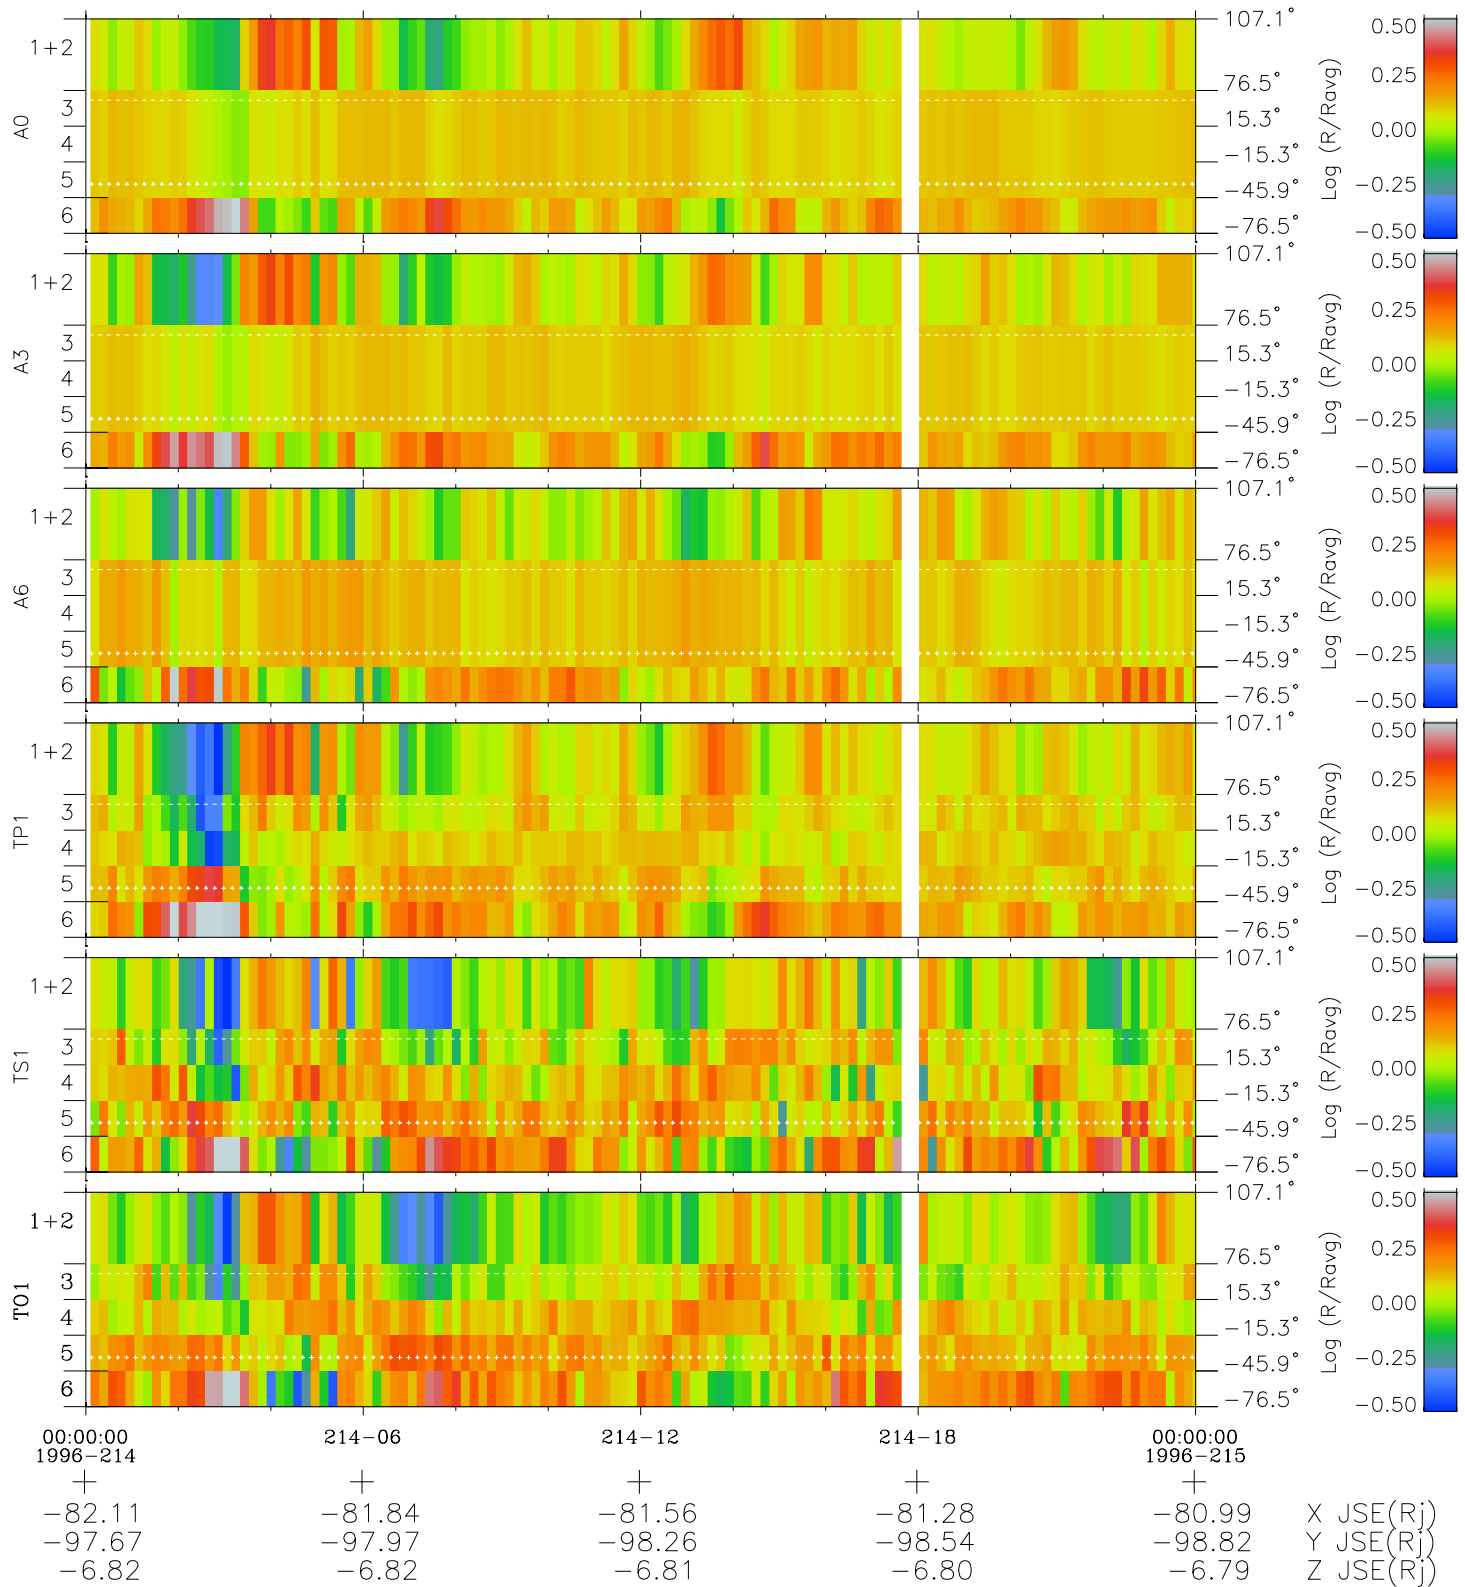

# Galileo EPD Real Elevation Anisotropies 96214

Software Version: RTELEV\_MEAN V 1.20  
 Data Production: 06-03-00  
 Plot Production: Fri Sep 14 06:42:48 2001  
 Color File: wondr3  
 Geofactor File: 1.1

- ◇ = Jupiter look direction
- = Corotation look direction