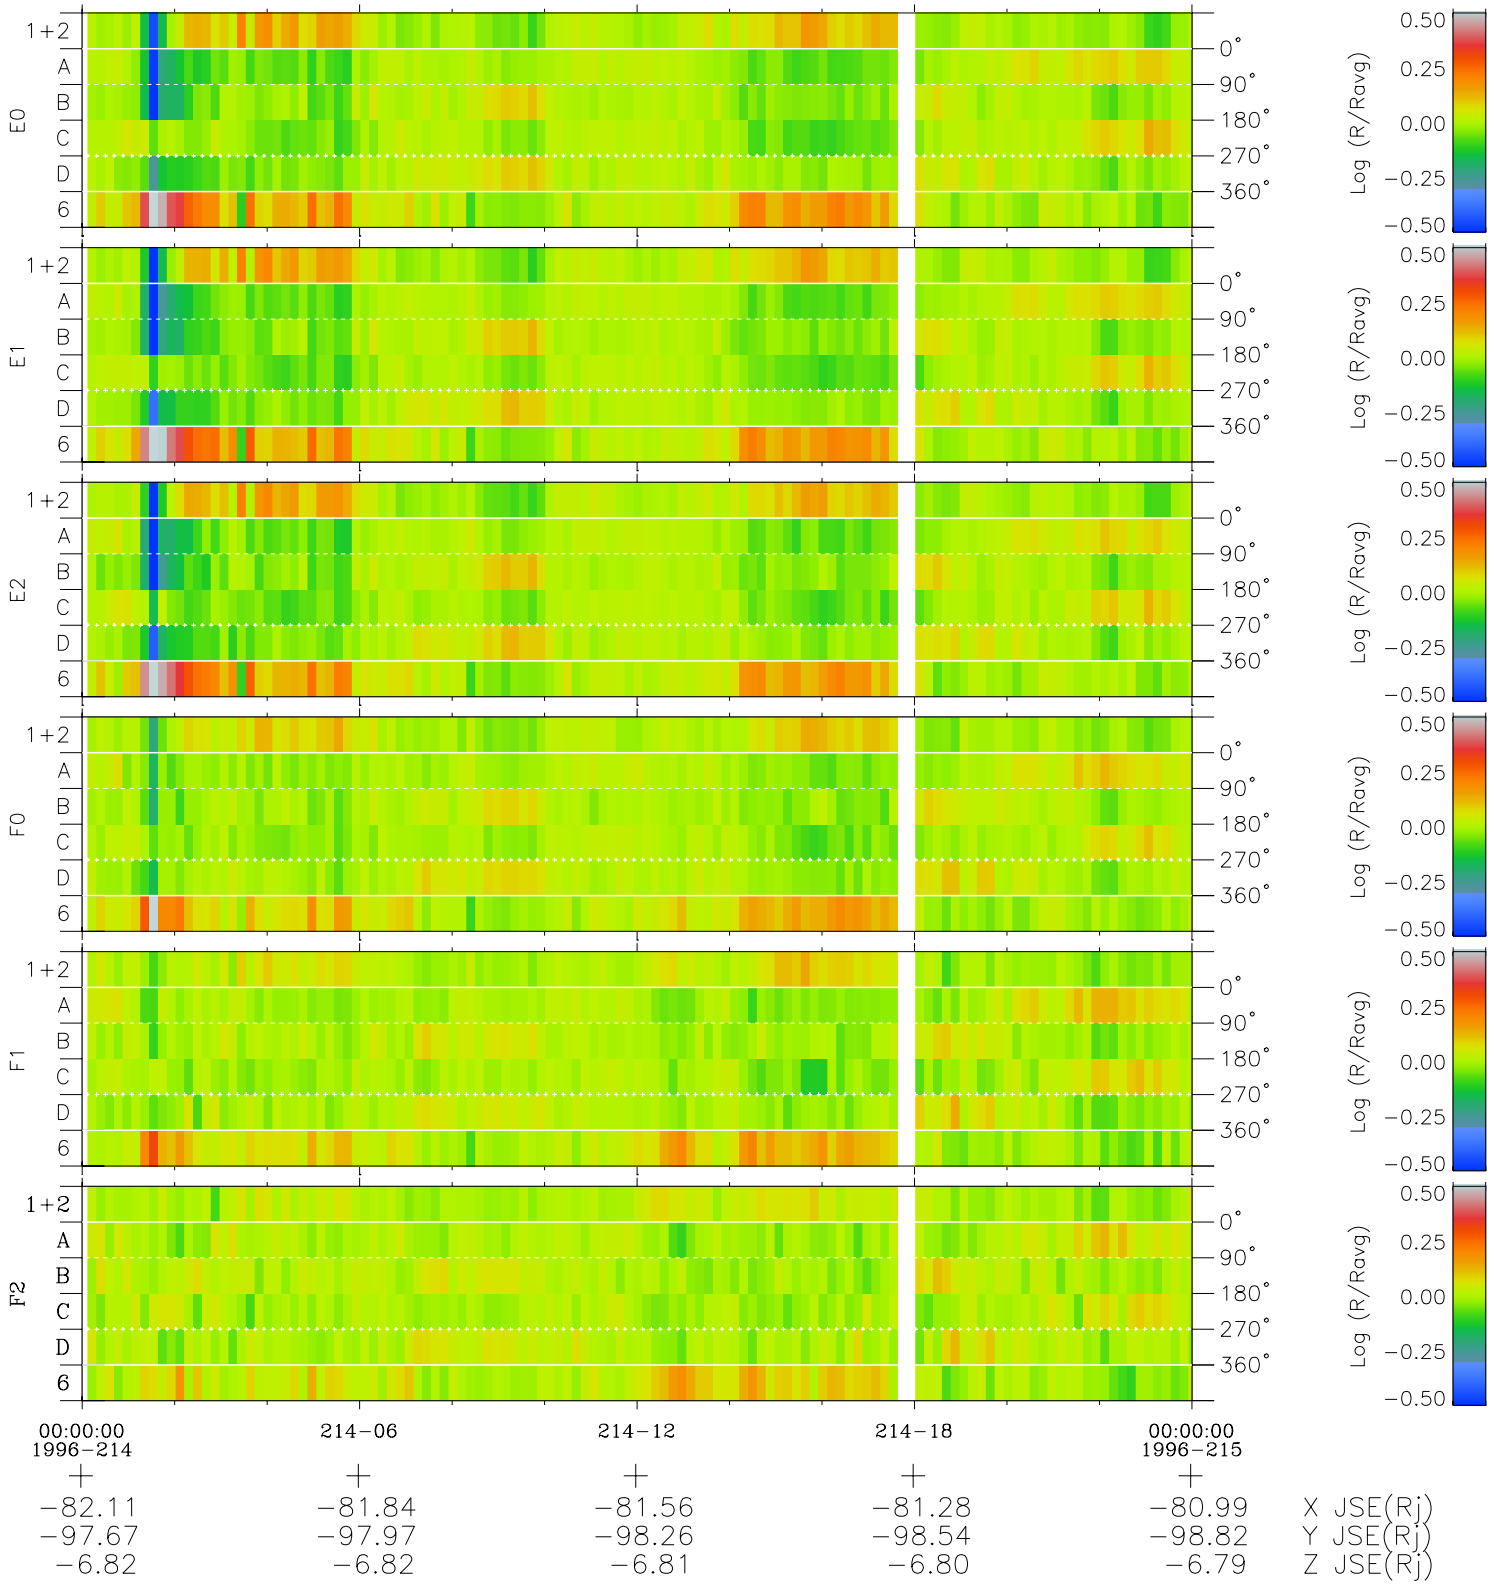

Galileo EPD Real Time Azimuth Anisotropies 96214

Software Version: RTAZIM_MEAN V 1.20
 Data Production: 06-03-00
 Plot Production: Fri Sep 14 06:43:26 2001
 Color File: wondr3
 Geofactor File: 1.1

◇ = Jupiter look direction
 ◻ = Corotation look direction