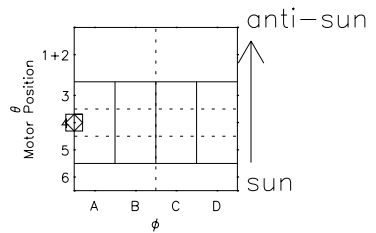

Galileo EPD Real Time Azimuth Anisotropies 96214

Software Version: RTAZIM_MEAN V 1.20
 Data Production: 06-03-00
 Plot Production: Fri Sep 14 06:43:26 2001
 Color File: wondr3
 Geofactor File: 1.1

◇ = Jupiter look direction
 ◻ = Corotation look direction