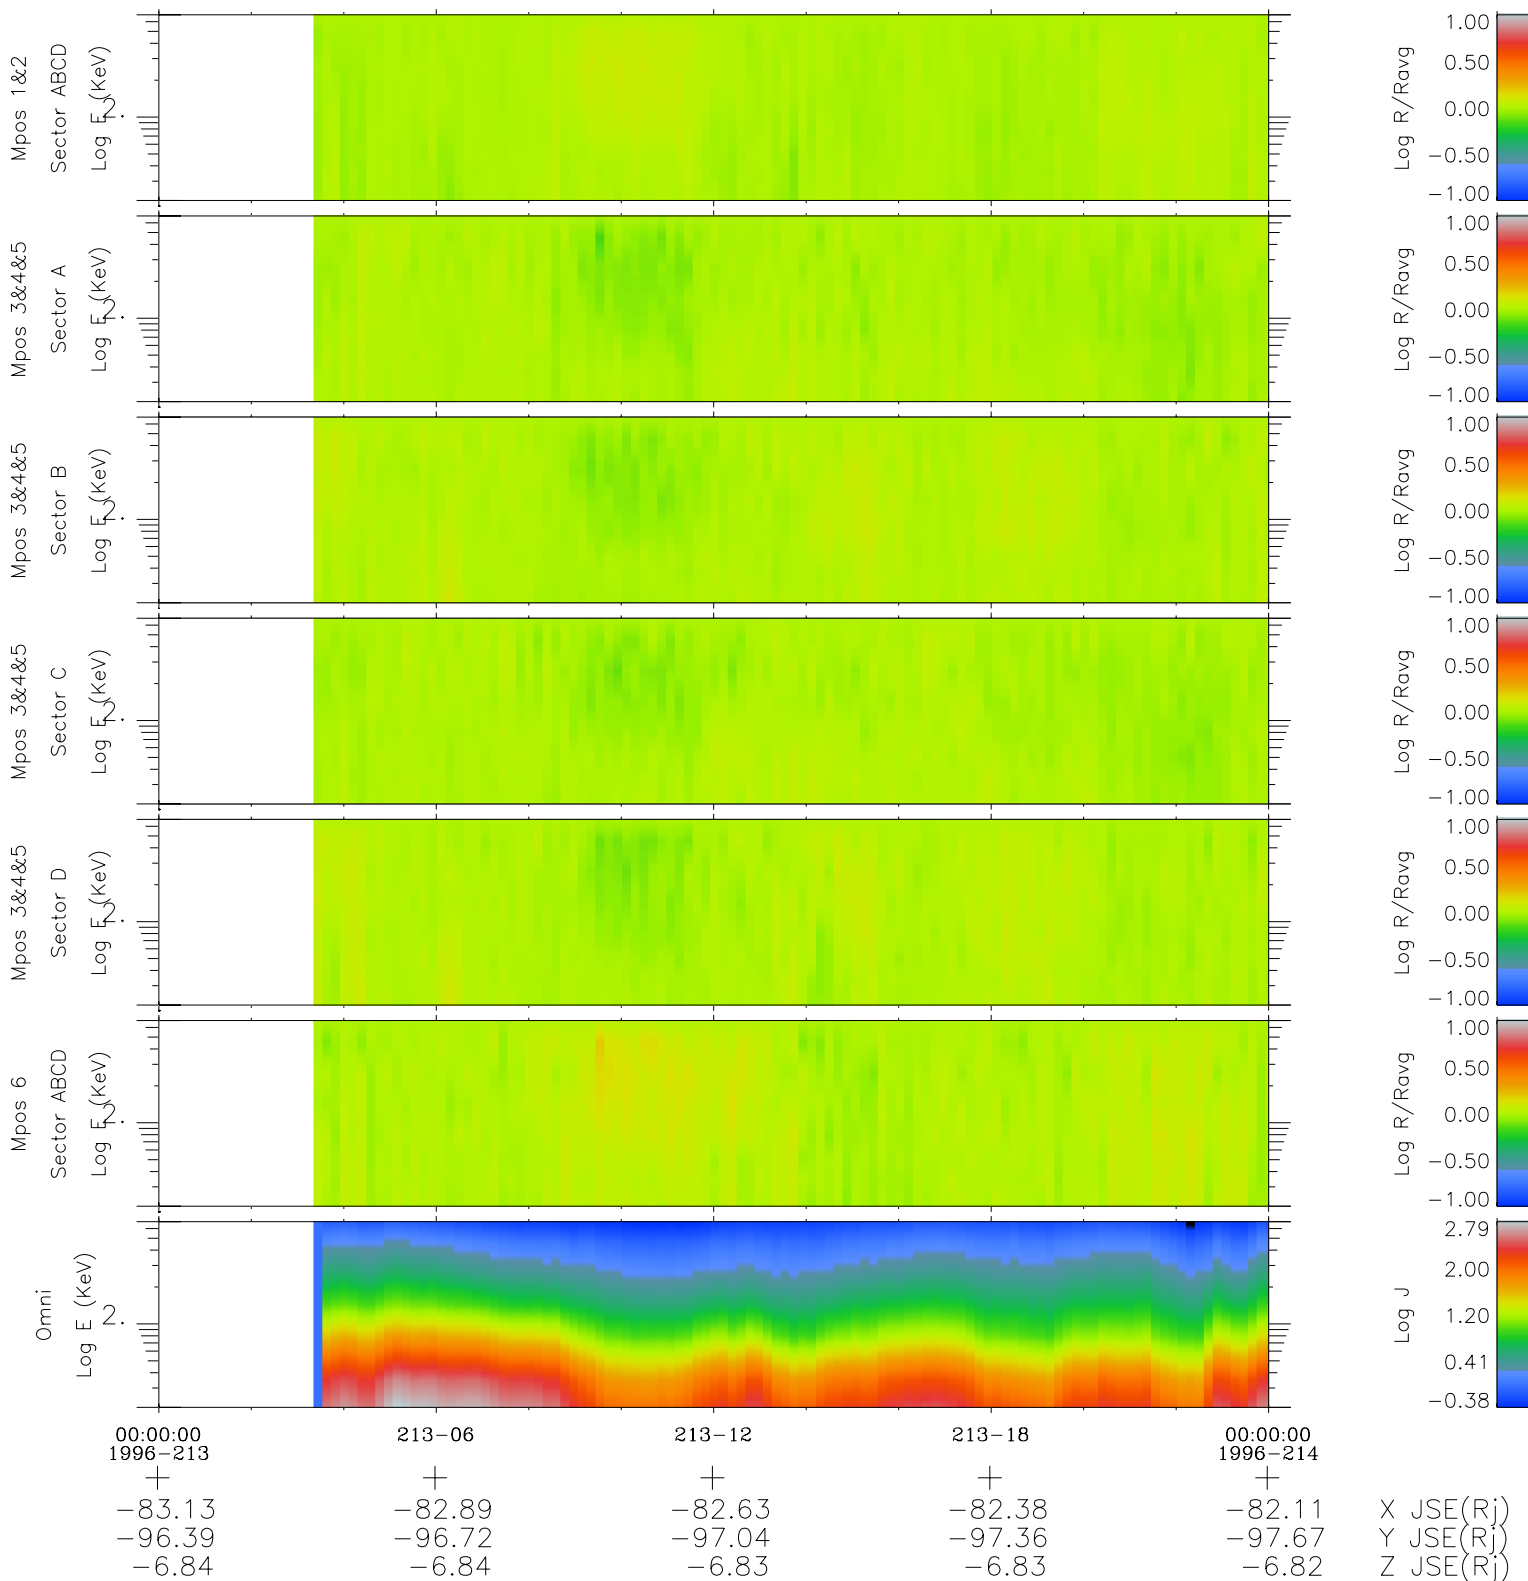

# Galileo EPD Real Time R6 Electrons Spectra 96213

Software Version: RTSPEC\_R6 V 1.20  
 Data Production: 06-03-00  
 Plot Production: Fri Sep 14 06:33:49 2001  
 Color File: wondr3  
 Geofactor File: 1.1

◇ = Jupiter look direction  
 □ = Corotation look direction