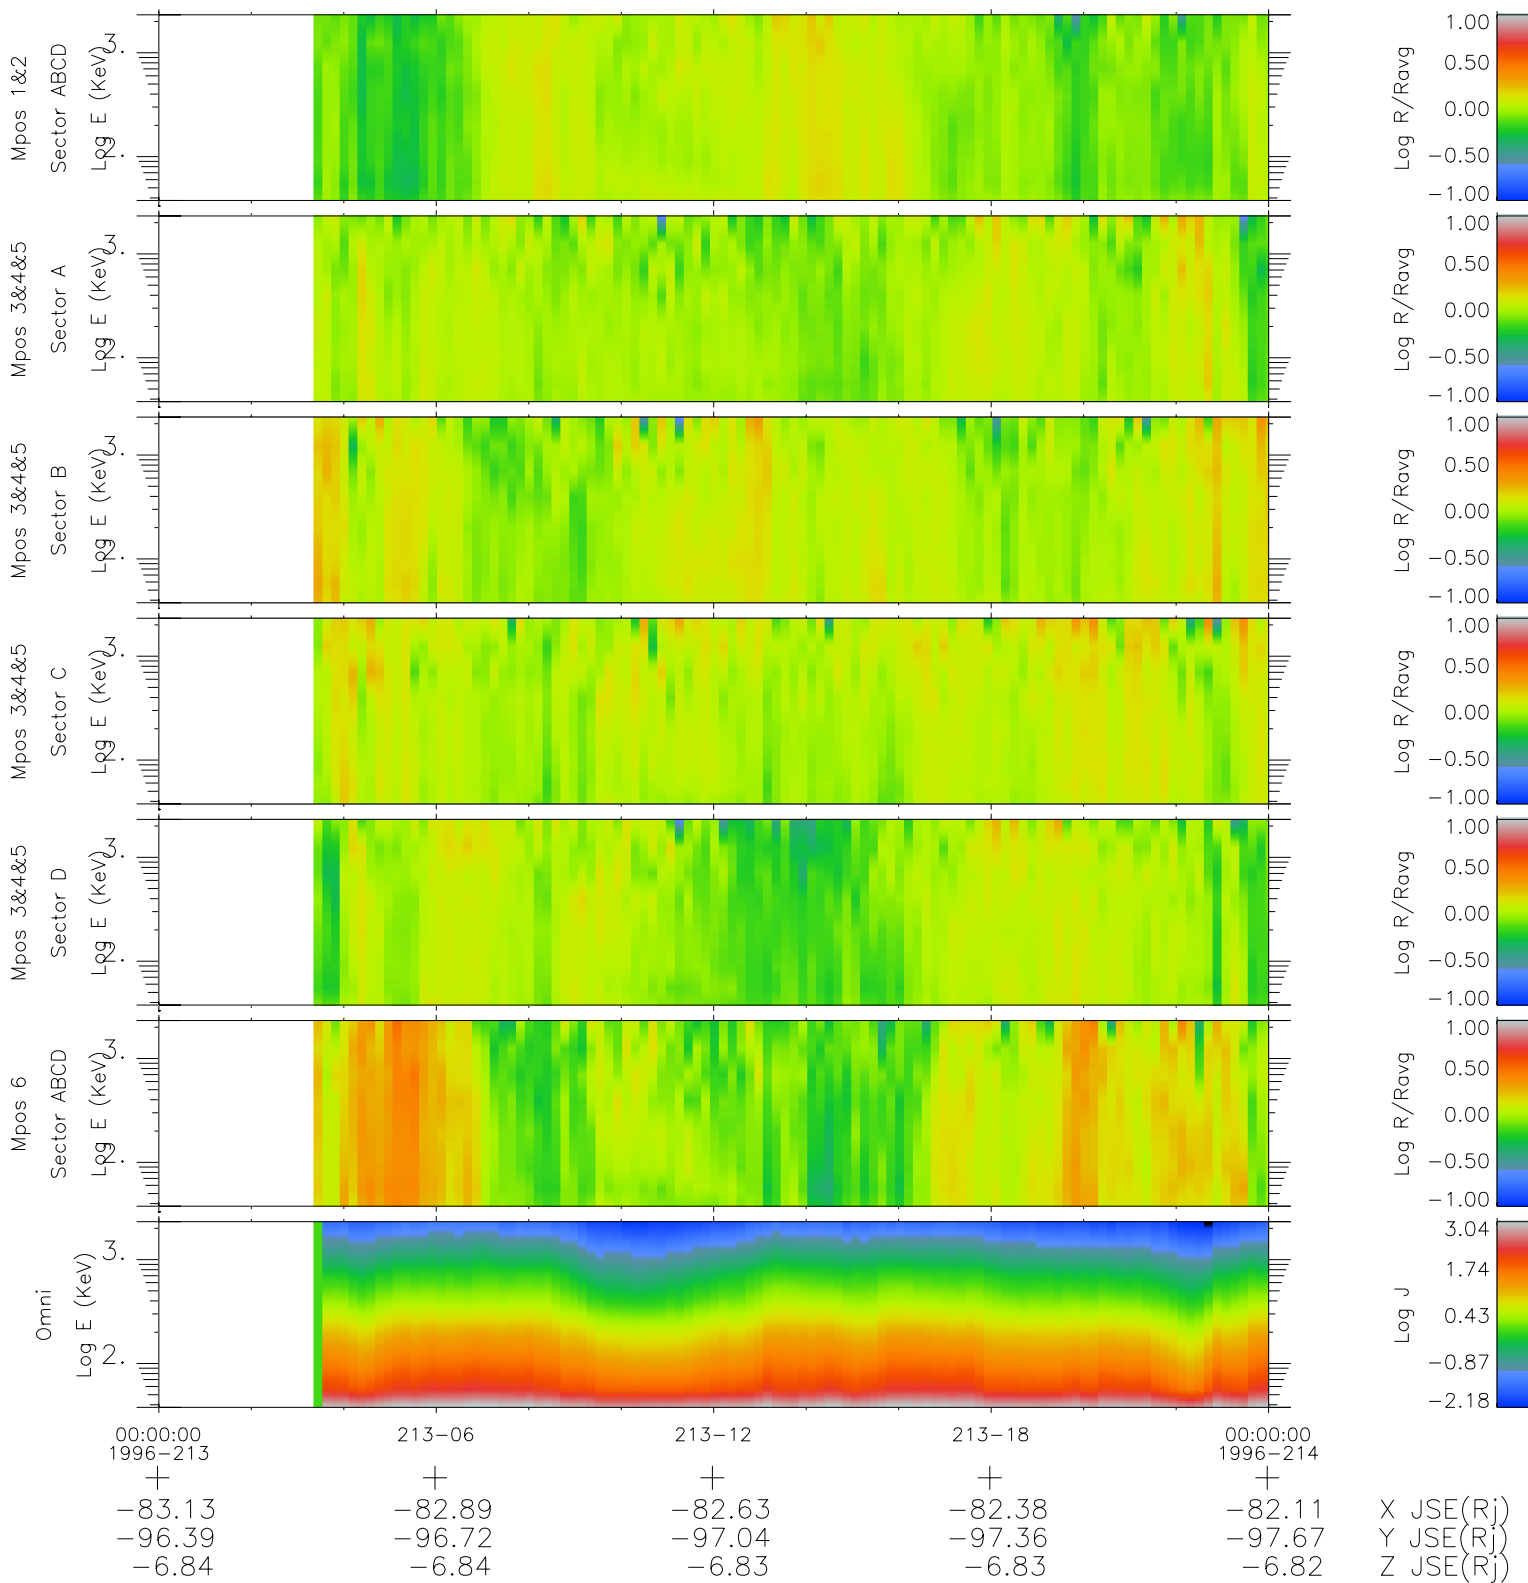

# Galileo EPD Real Time R6 Ions Spectra 96213

Software Version: RTSPEC\_R6 V 1.20  
 Data Production: 06-03-00  
 Plot Production: Fri Sep 14 06:33:42 2001  
 Color File: wondr3  
 Geofactor File: 1.1

- ◇ = Jupiter look direction
- = Corotation look direction