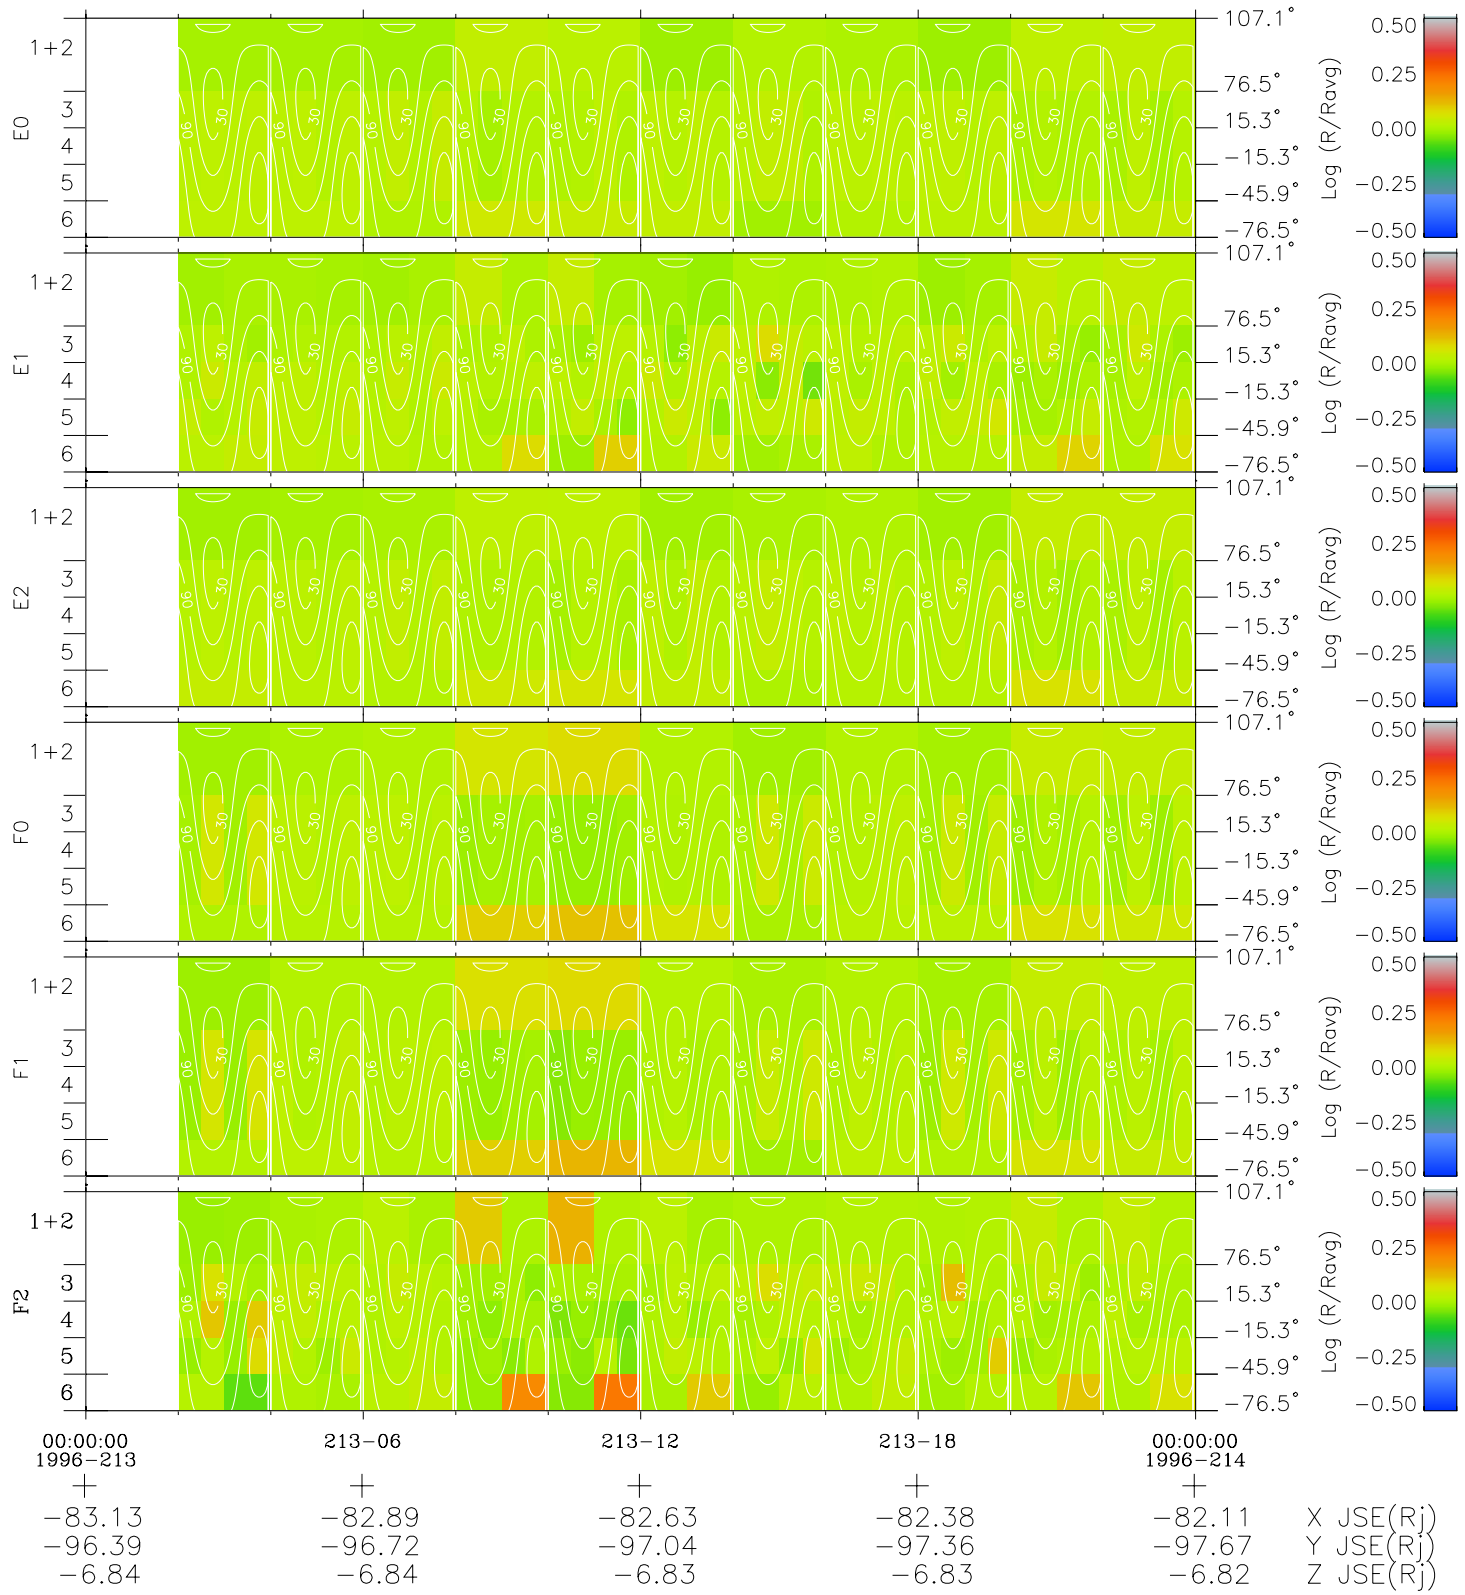

Galileo EPD Real Time All-Sky Anisotropies 96213

Software Version: RTSKY_MEAN V 1.20
 Data Production: 06-03-00
 Plot Production: Fri Sep 14 06:34:10 2001
 Color File: wondr3
 Geofactor File: 1.1

- ◇ = Jupiter look direction
- = Corotation look direction