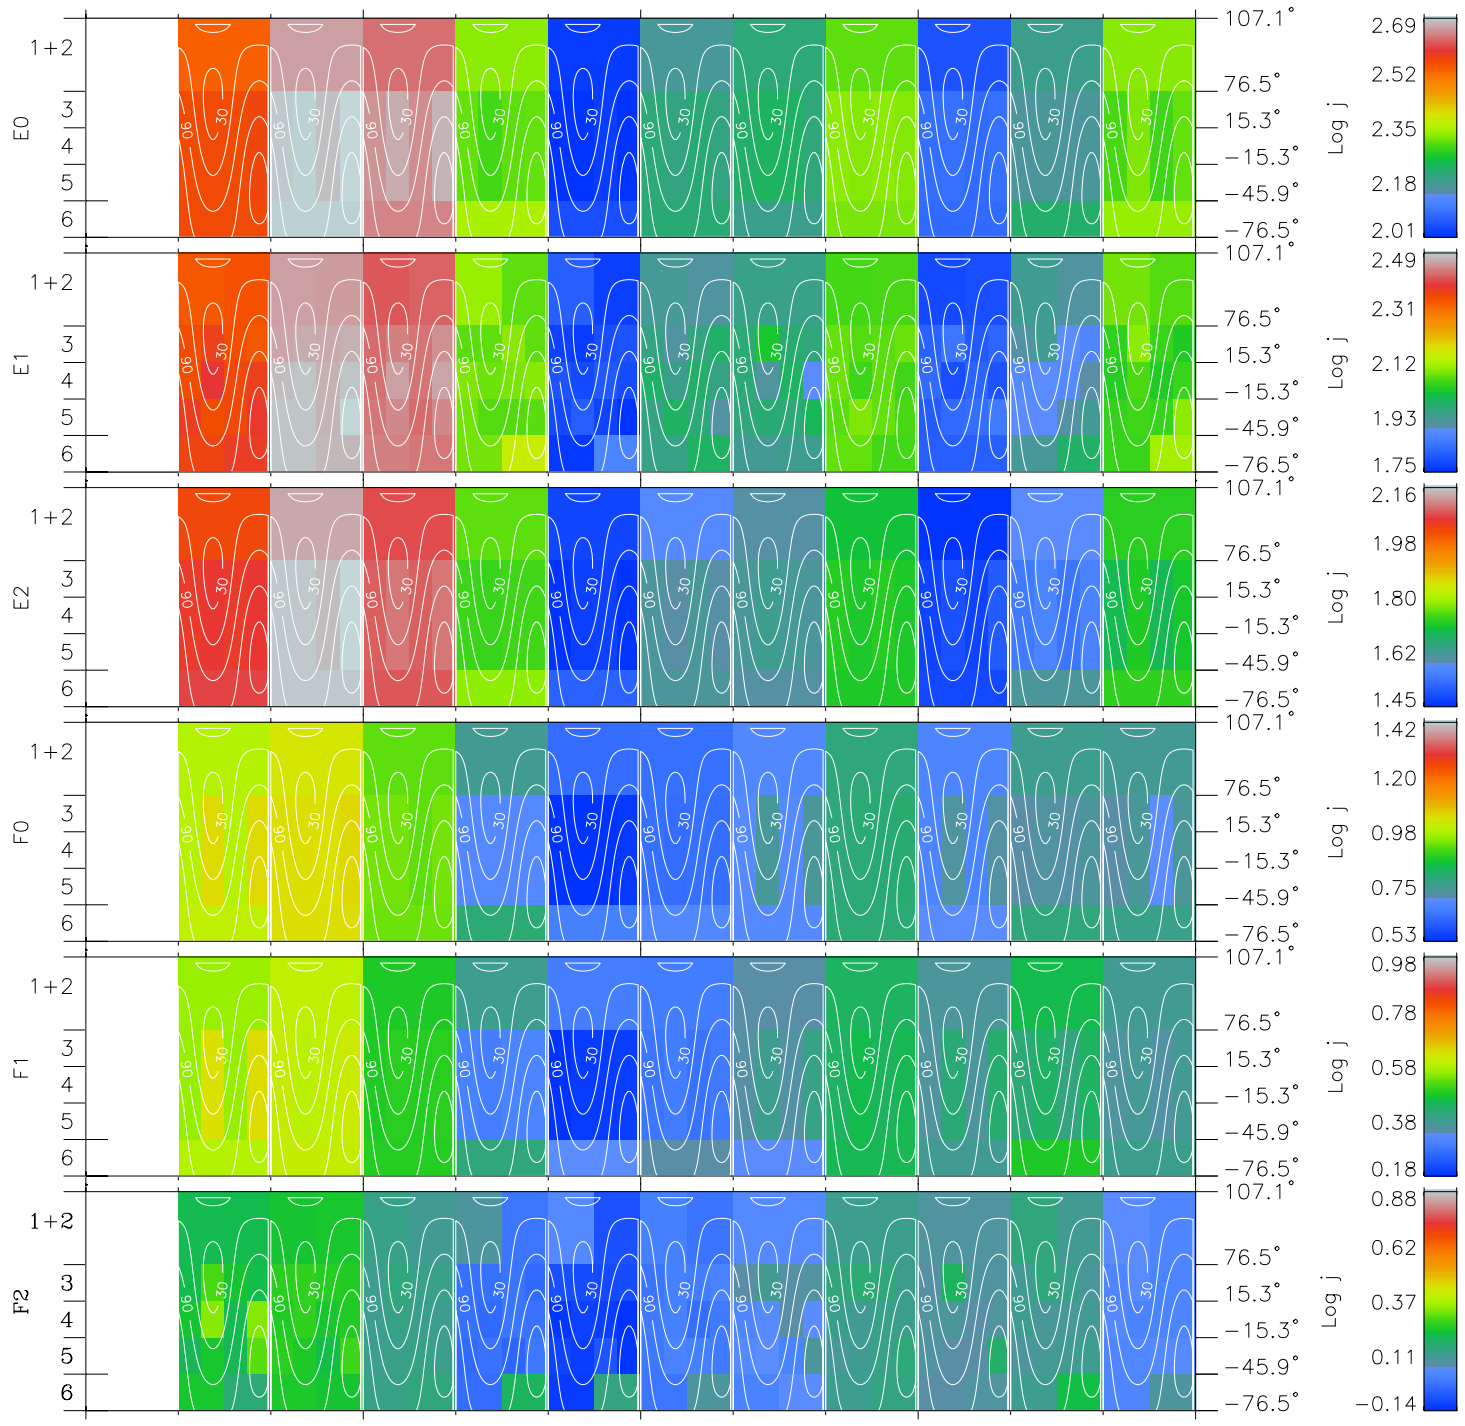

# Galileo EPD Real Time All-Sky Anisotropies 96213

Software Version: RTSKY\_FLUX V 1.20  
 Data Production: 06-03-00  
 Plot Production: Fri Sep 14 06:34:23 2001  
 Color File: wondr3  
 Geofactor File: 1.1

00:00:00 1996-213	213-06	213-12	213-18	00:00:00 1996-214	
+	+	+	+	+	
-83.13	-82.89	-82.63	-82.38	-82.11	X JSE(R <sub>j</sub> )
-96.39	-96.72	-97.04	-97.36	-97.67	Y JSE(R <sub>j</sub> )
-6.84	-6.84	-6.83	-6.83	-6.82	Z JSE(R <sub>j</sub> )

- ◇ = Jupiter look direction
- = Corotation look direction