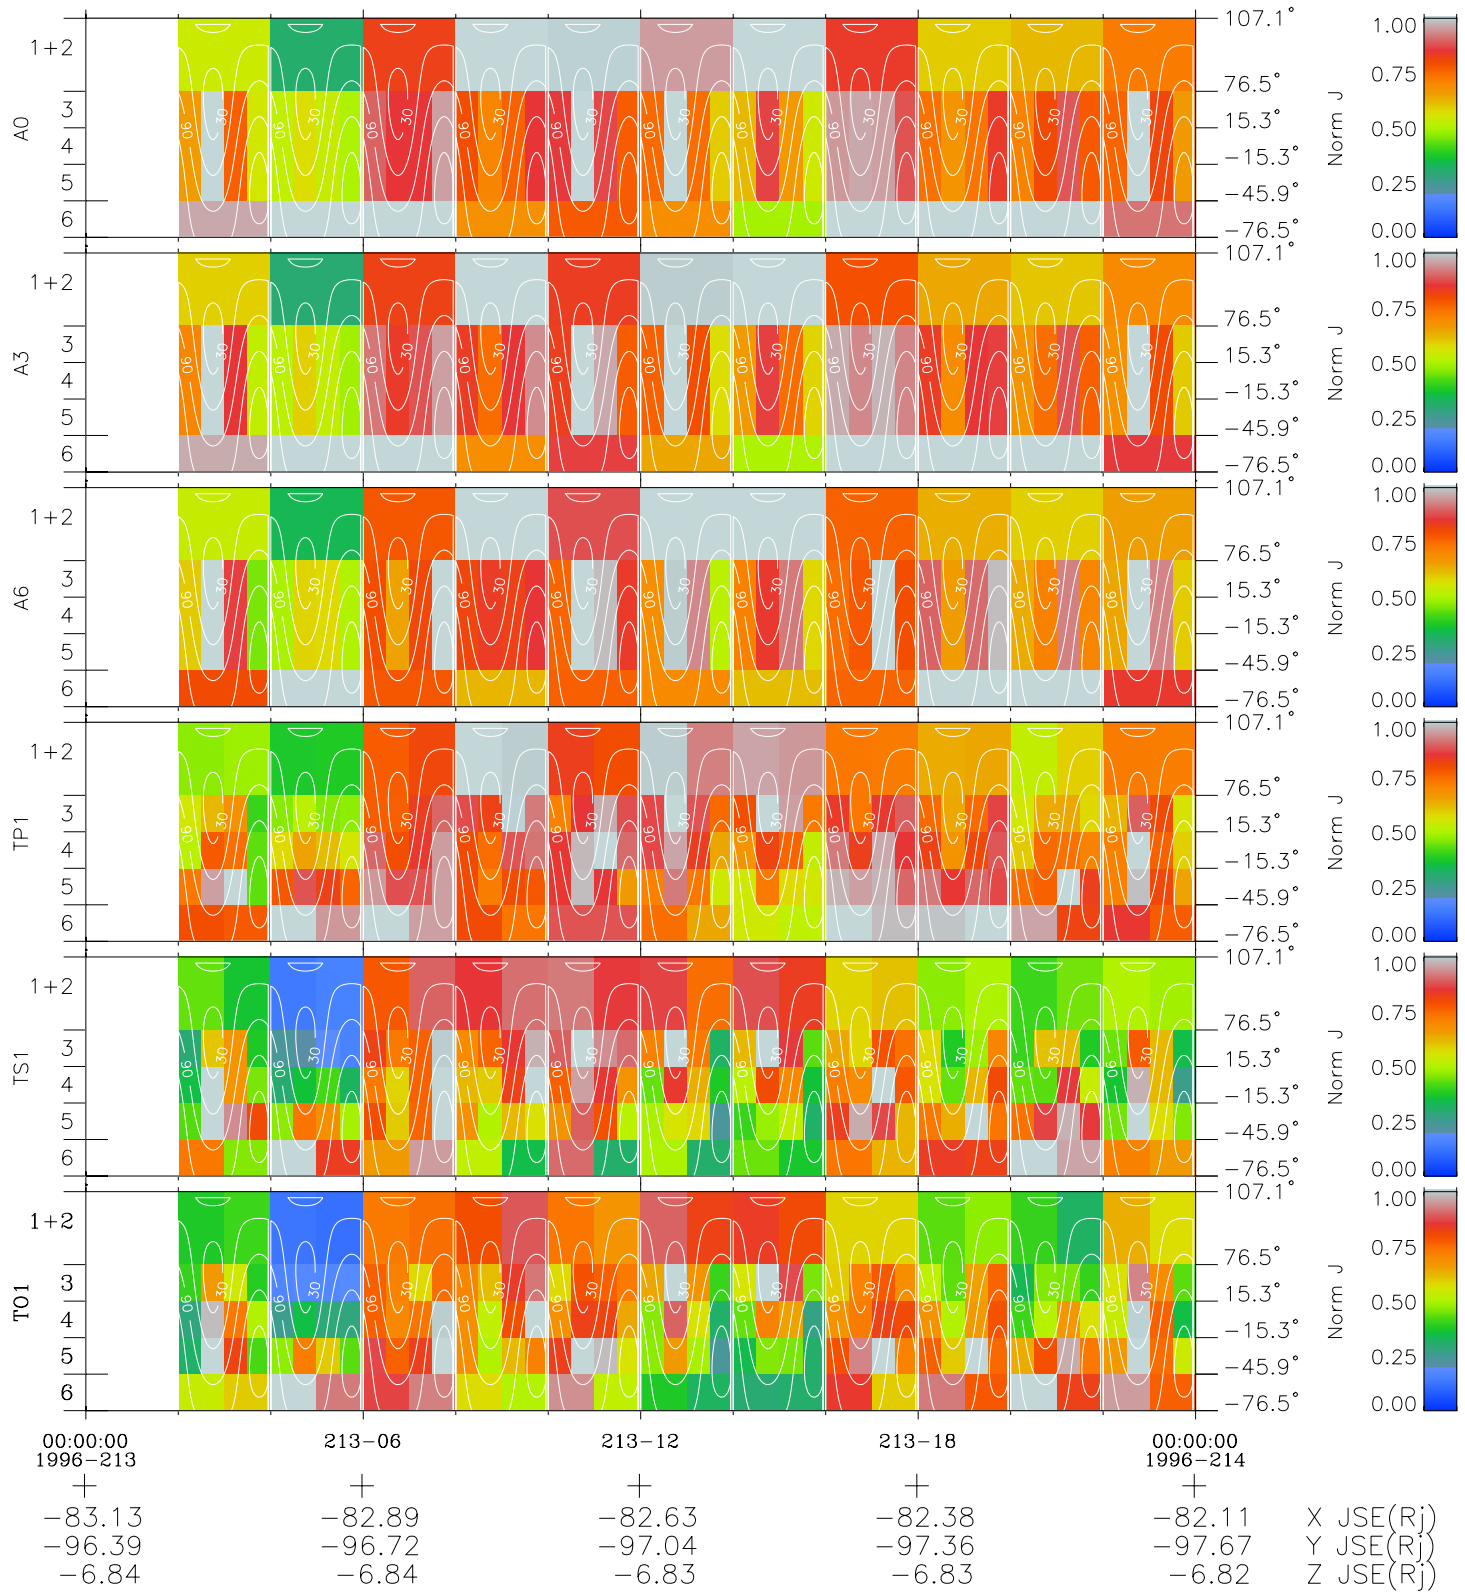

# Galileo EPD Real Time All-Sky Anisotropies 96213

Software Version: RTSKY\_NORM V 1.20  
 Data Production: 06-03-00  
 Plot Production: Fri Sep 14 06:34:30 2001  
 Color File: wondr3  
 Geofactor File: 1.1

◇ = Jupiter look direction  
 □ = Corotation look direction