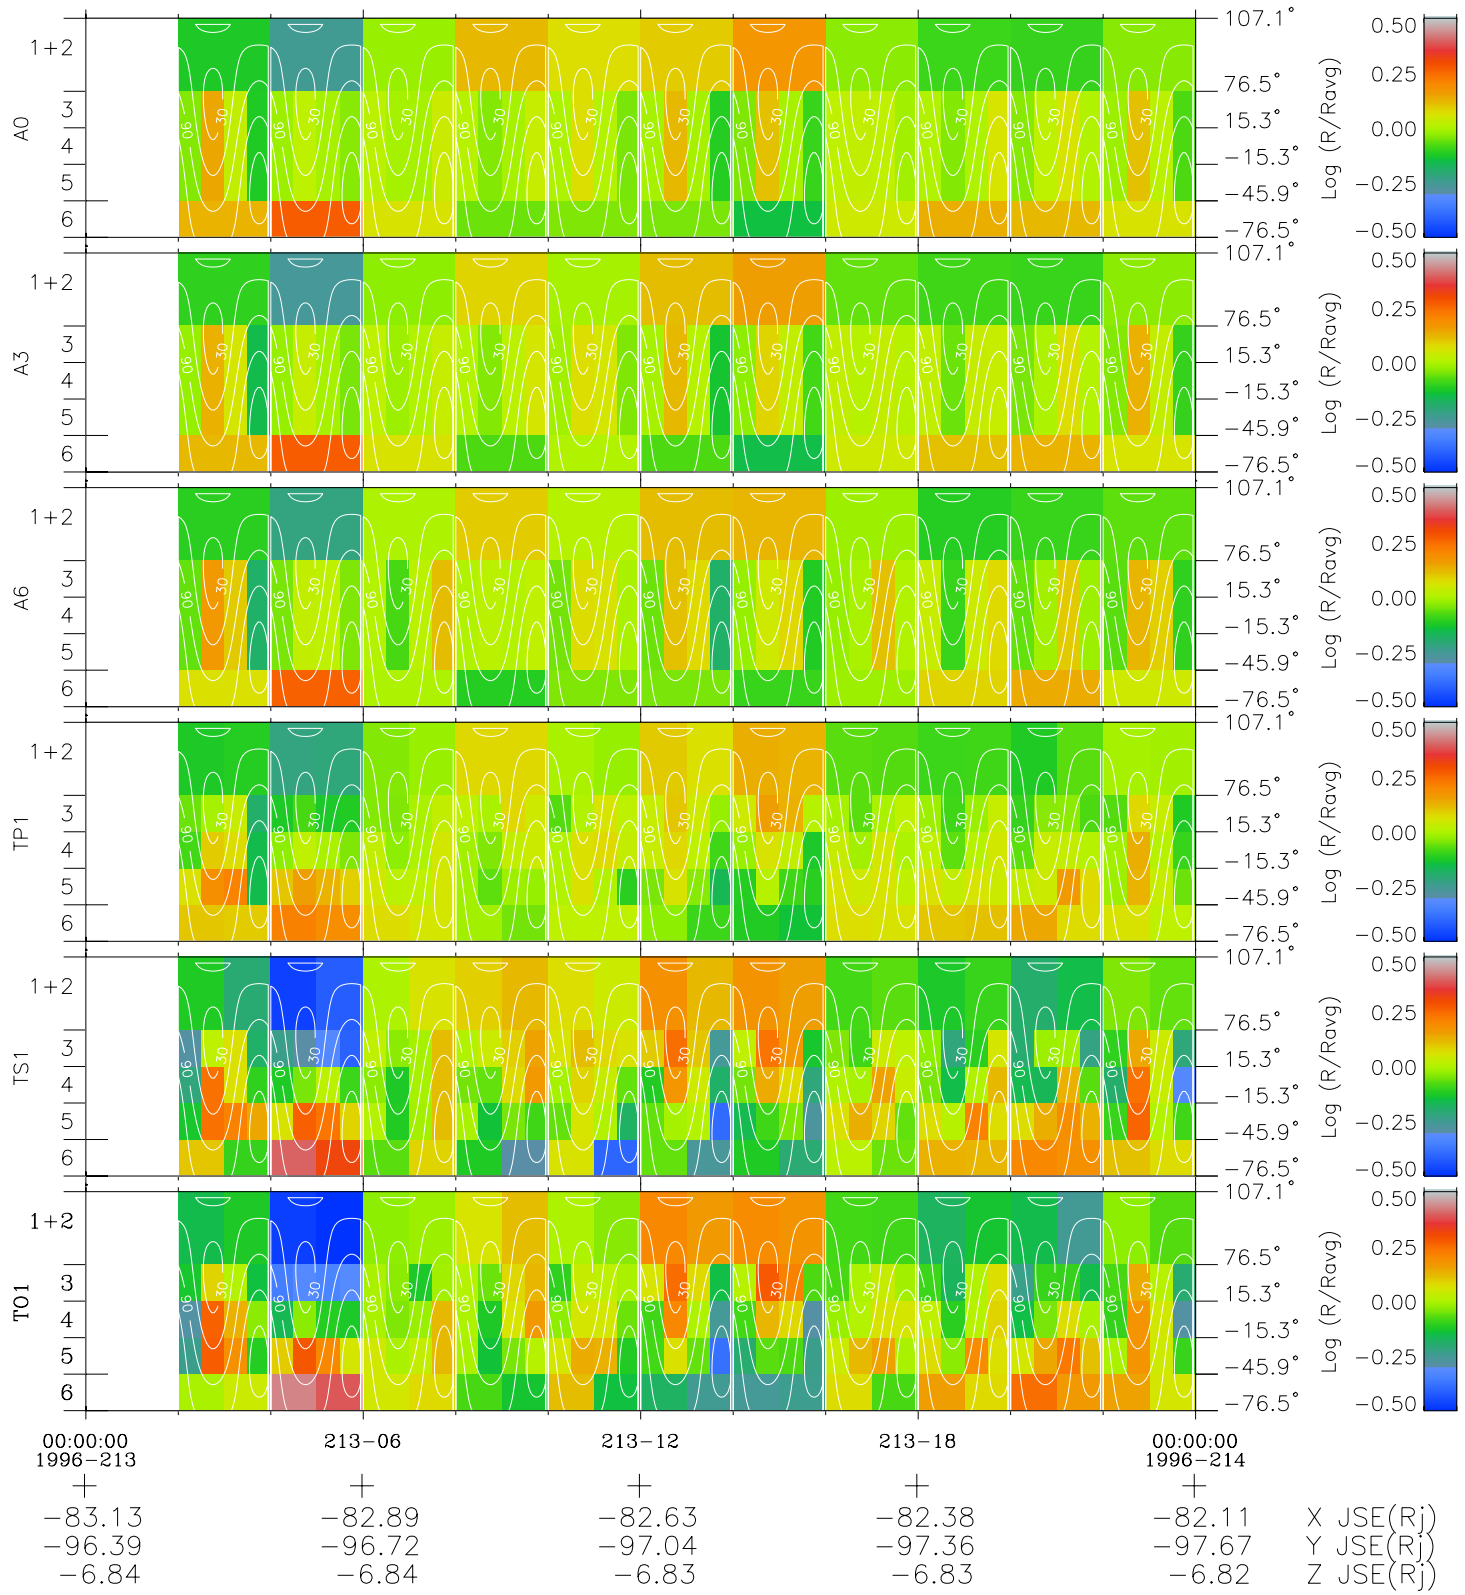

Galileo EPD Real Time All-Sky Anisotropies 96213

Software Version: RTSKY_MEAN V 1.20
 Data Production: 06-03-00
 Plot Production: Fri Sep 14 06:34:03 2001
 Color File: wondr3
 Geofactor File: 1.1

◇ = Jupiter look direction
 □ = Corotation look direction