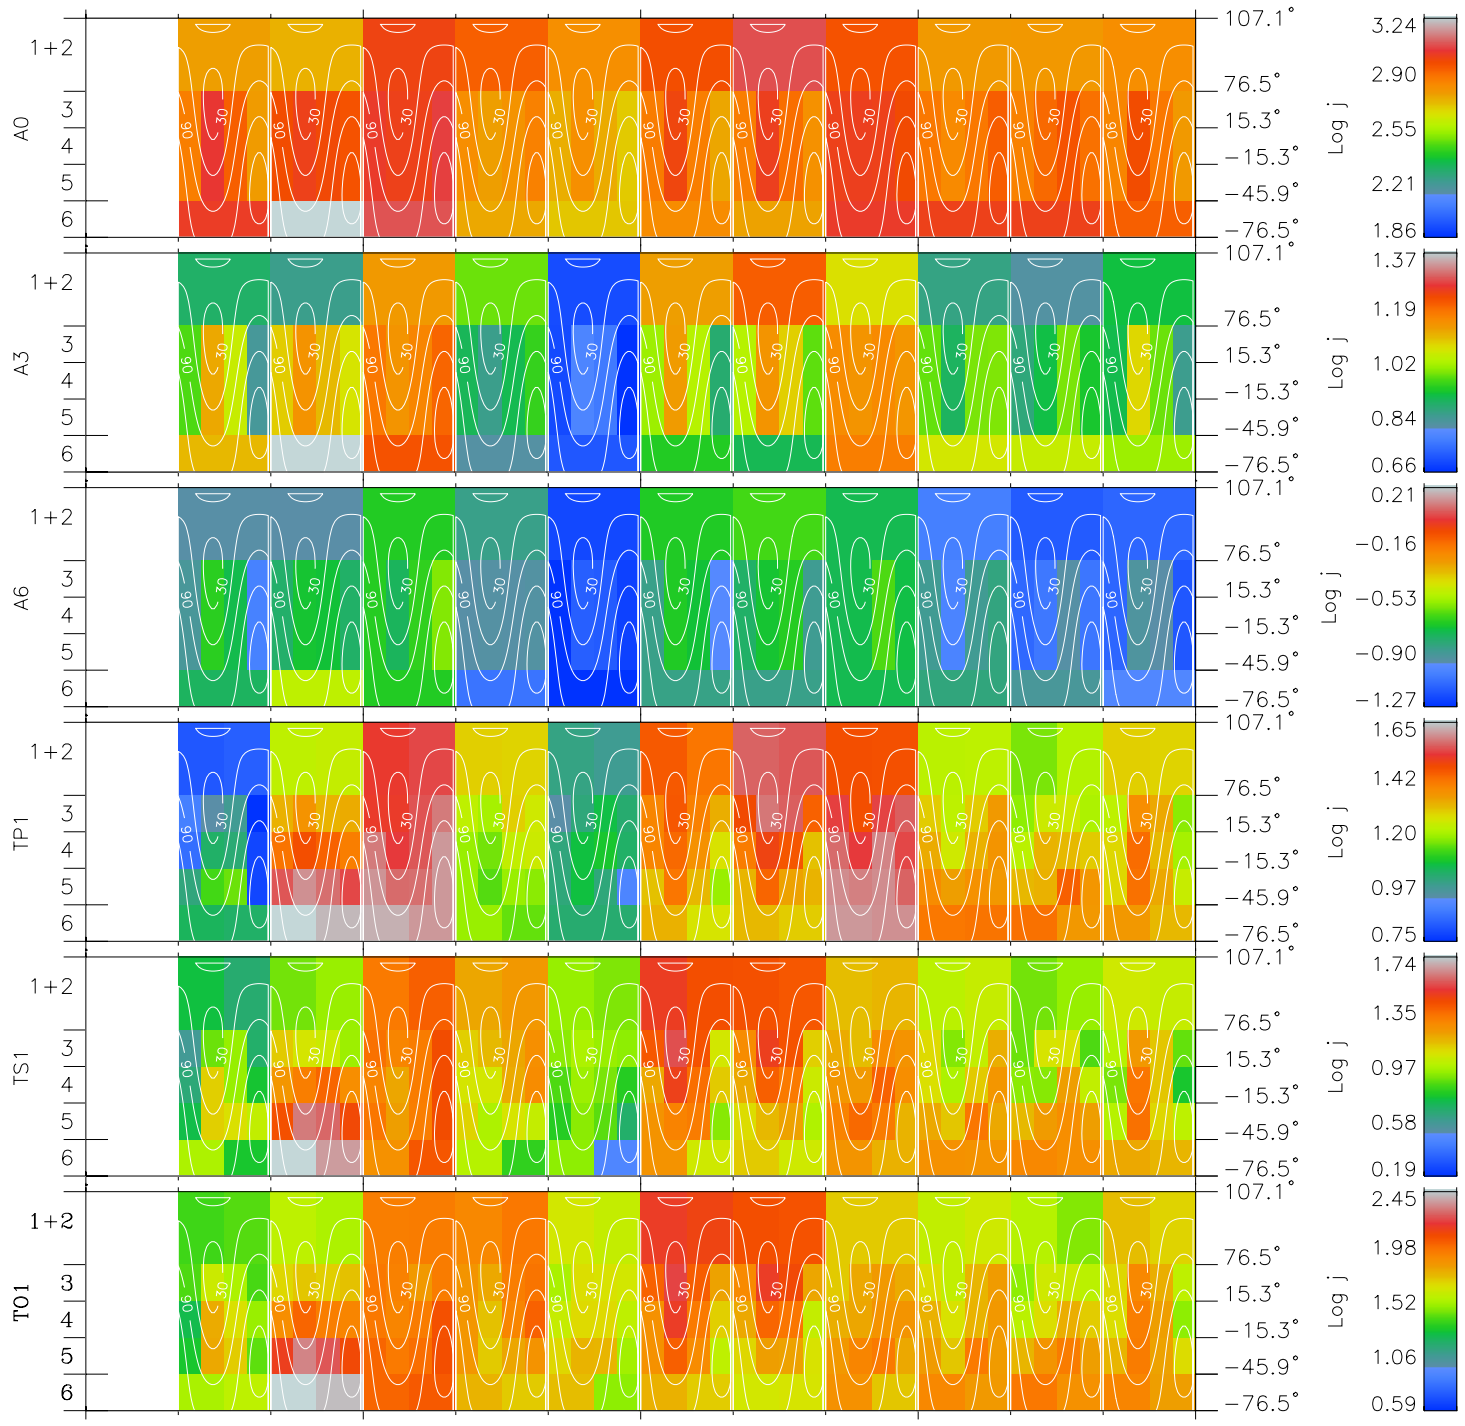

# Galileo EPD Real Time All-Sky Anisotropies 96213

Software Version: RTSKY\_FLUX V 1.20  
 Data Production: 06-03-00  
 Plot Production: Fri Sep 14 06:34:16 2001  
 Color File: wondr3  
 Geofactor File: 1.1

00:00:00 1996-213	213-06	213-12	213-18	00:00:00 1996-214	
+	+	+	+	+	
-83.13	-82.89	-82.63	-82.38	-82.11	X JSE(R <sub>j</sub> )
-96.39	-96.72	-97.04	-97.36	-97.67	Y JSE(R <sub>j</sub> )
-6.84	-6.84	-6.83	-6.83	-6.82	Z JSE(R <sub>j</sub> )

- ◇ = Jupiter look direction
- = Corotation look direction