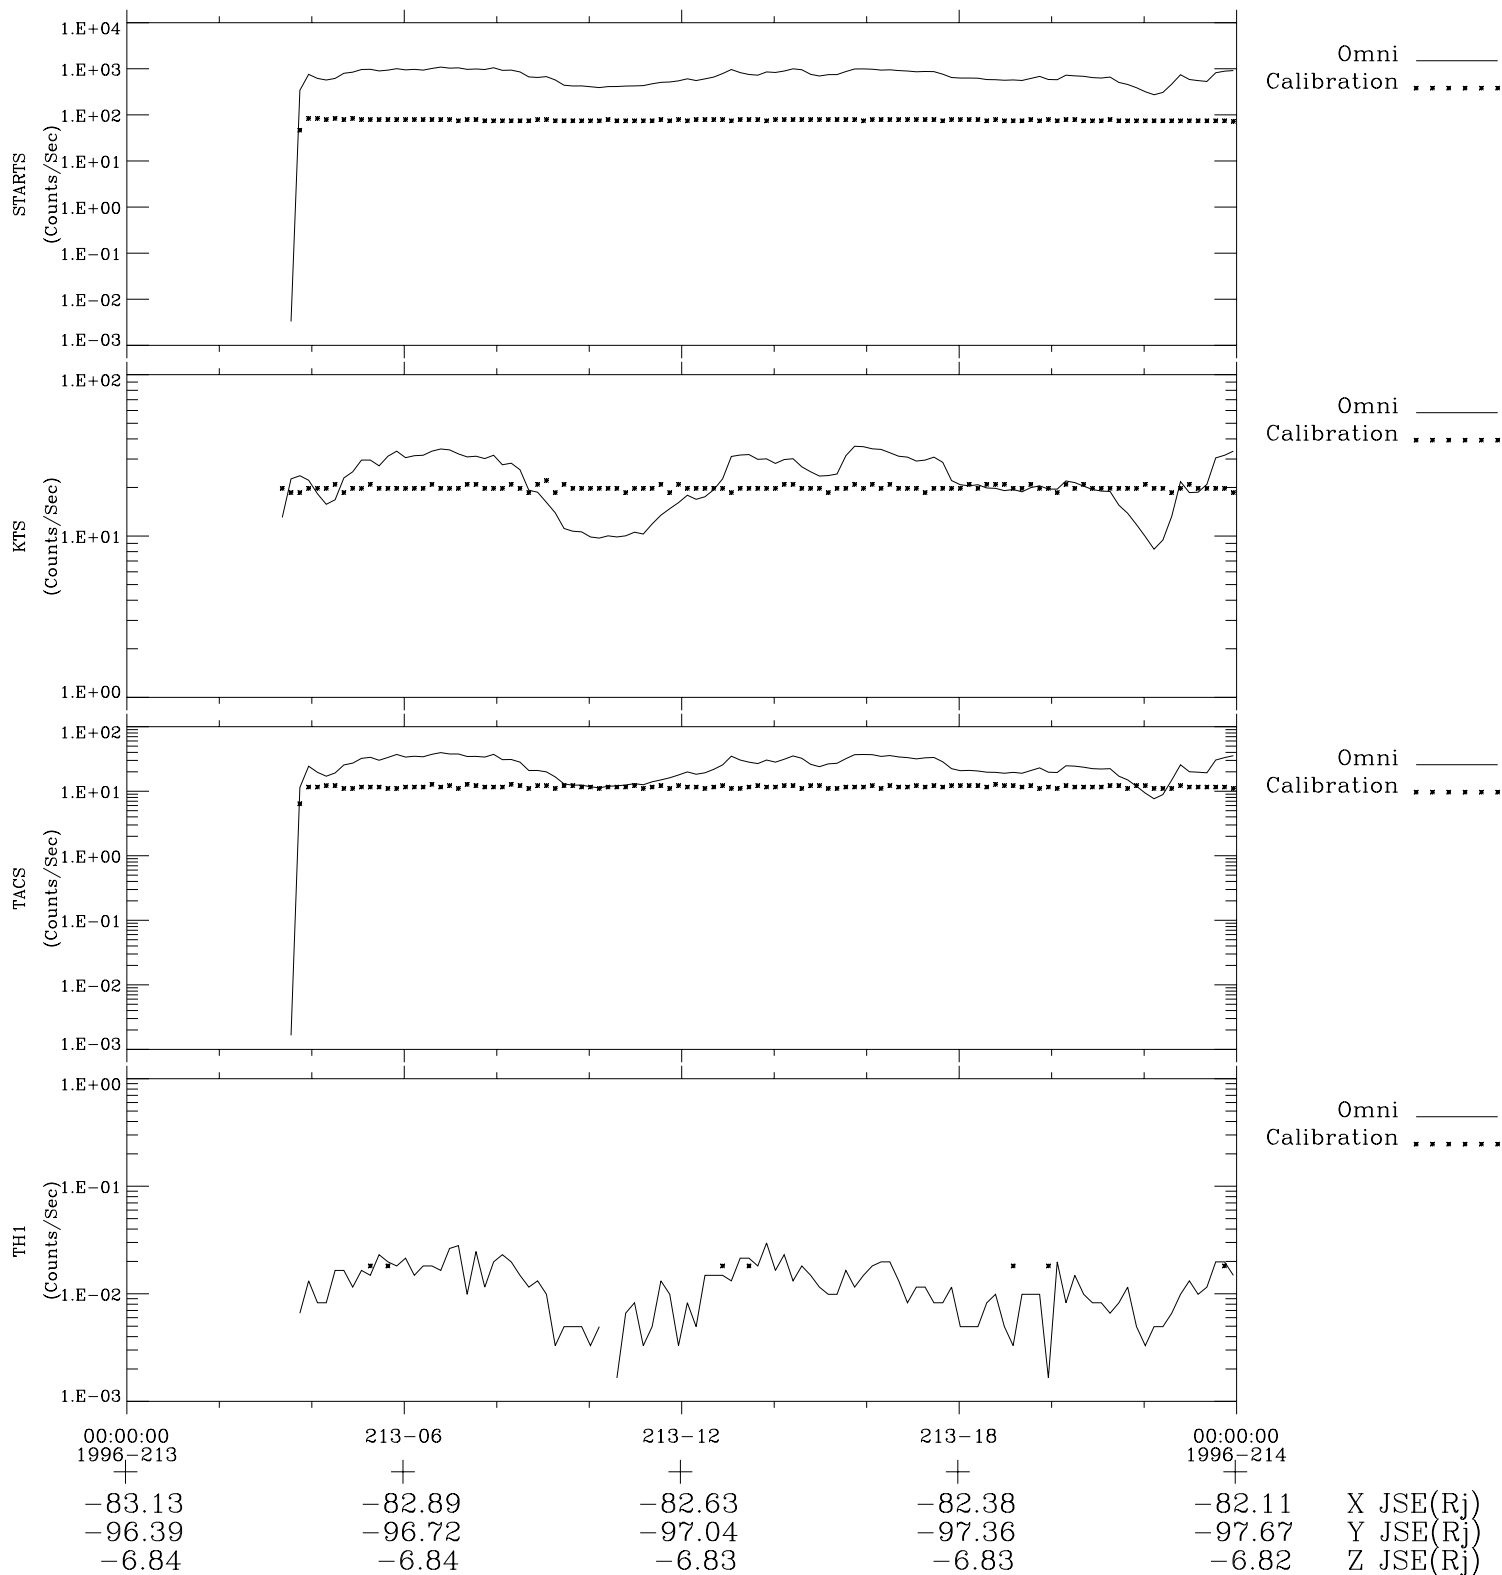

Galileo EPD Real-Time Omni 96213

Software Version: RTLINE_OMNI V 1.20
Data Production: 06-03-00
Plot Production: Fri Sep 14 06:35:45 2001

◇ = Jupiter look direction
□ = Corotation look direction