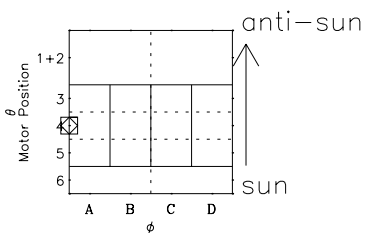

# Galileo EPD Real-Time Six-Sector 96213

Software Version: RTLINE\_R6 V 1.20  
Data Production: 06-03-00  
Plot Production: Fri Sep 14 08:35:51 2001

◇ = Jupiter look direction  
□ = Corotation look direction