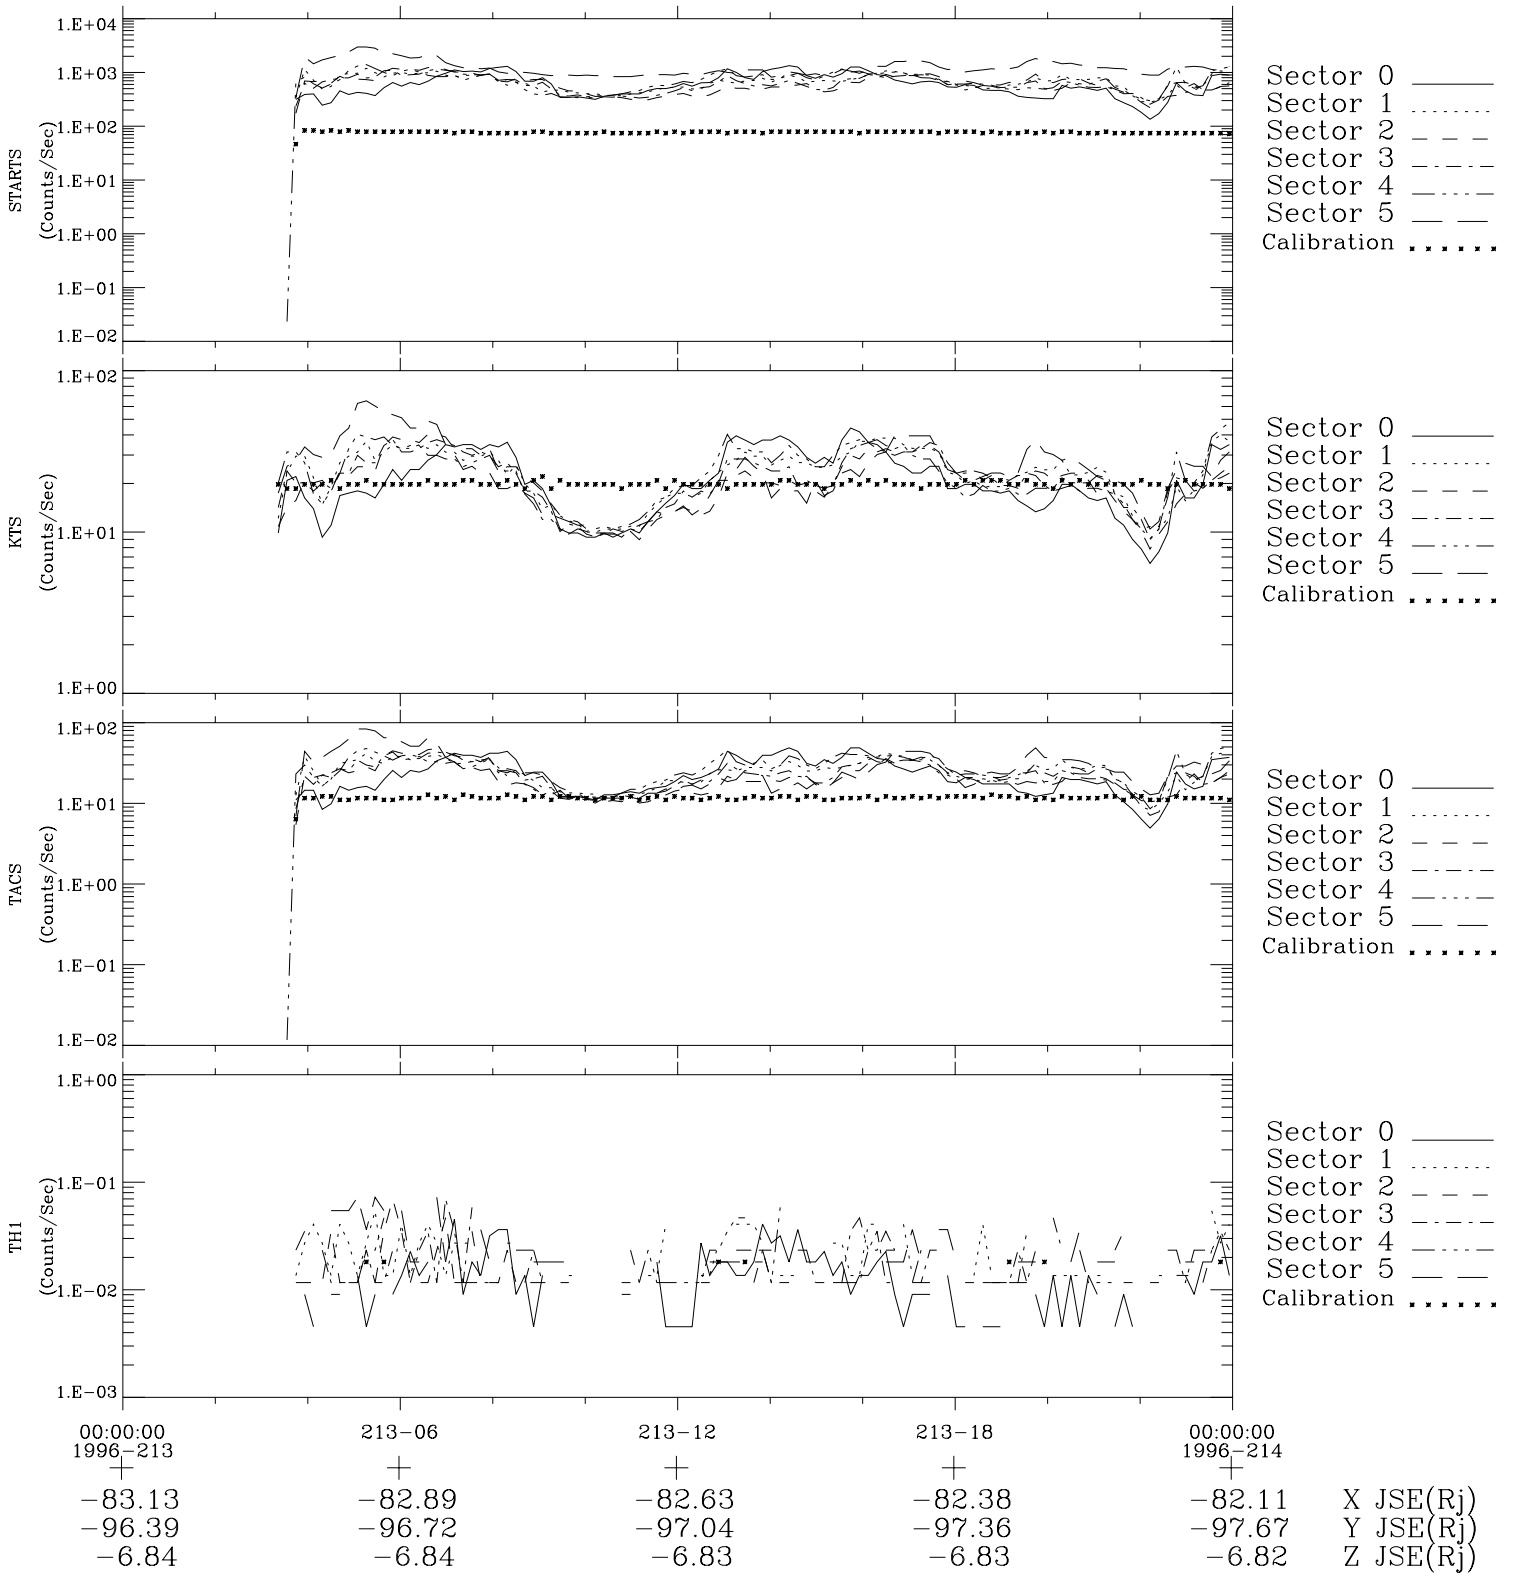

# Galileo EPD Real-Time Six-Sector 96213

Software Version: RTLINE\_R6 V 1.20  
Data Production: 06-03-00  
Plot Production: Fri Sep 14 08:35:51 2001

◇ = Jupiter look direction  
□ = Corotation look direction