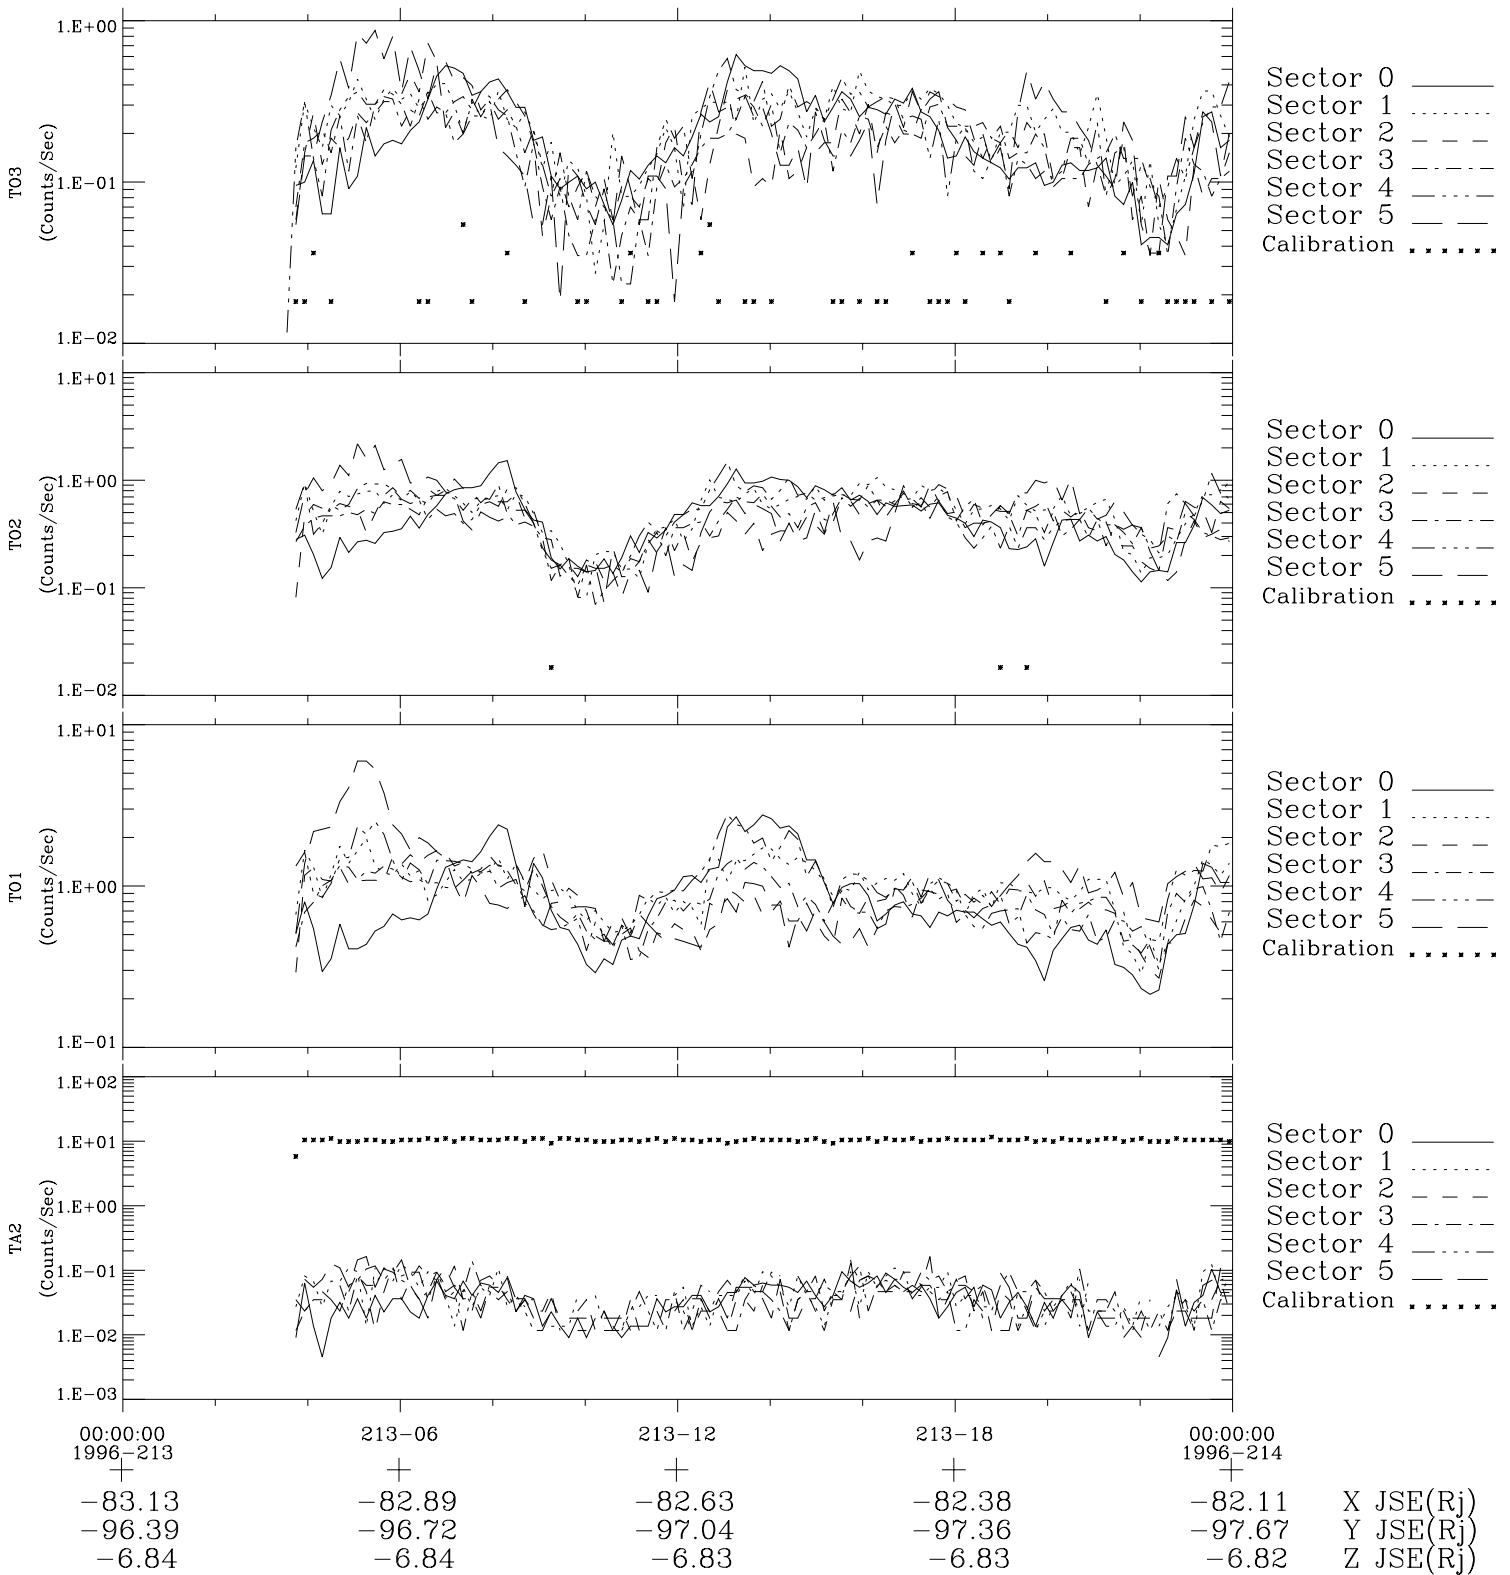

Galileo EPD Real-Time Six-Sector 96213

Software Version: RTLINE_R6 V 1.20
Data Production: 06-03-00
Plot Production: Fri Sep 14 06:35:50 2001

◇ = Jupiter look direction
□ = Corotation look direction