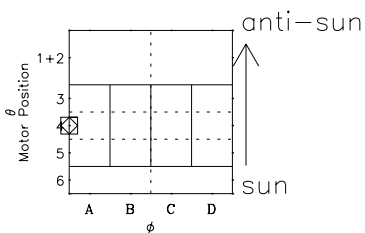

Galileo EPD Real-Time Six-Sector 96213

Software Version: RTLINE_R6 V 1.20
Data Production: 06-03-00
Plot Production: Fri Sep 14 06:35:50 2001

◇ = Jupiter look direction
□ = Corotation look direction