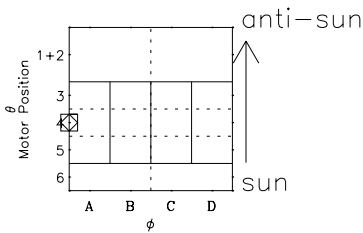

Galileo EPD Real-Time Six-Sector 96213

Software Version: RTLINE_R6 V 1.20
Data Production: 06-03-00
Plot Production: Fri Sep 14 06:35:49 2001

◇ = Jupiter look direction
□ = Corotation look direction