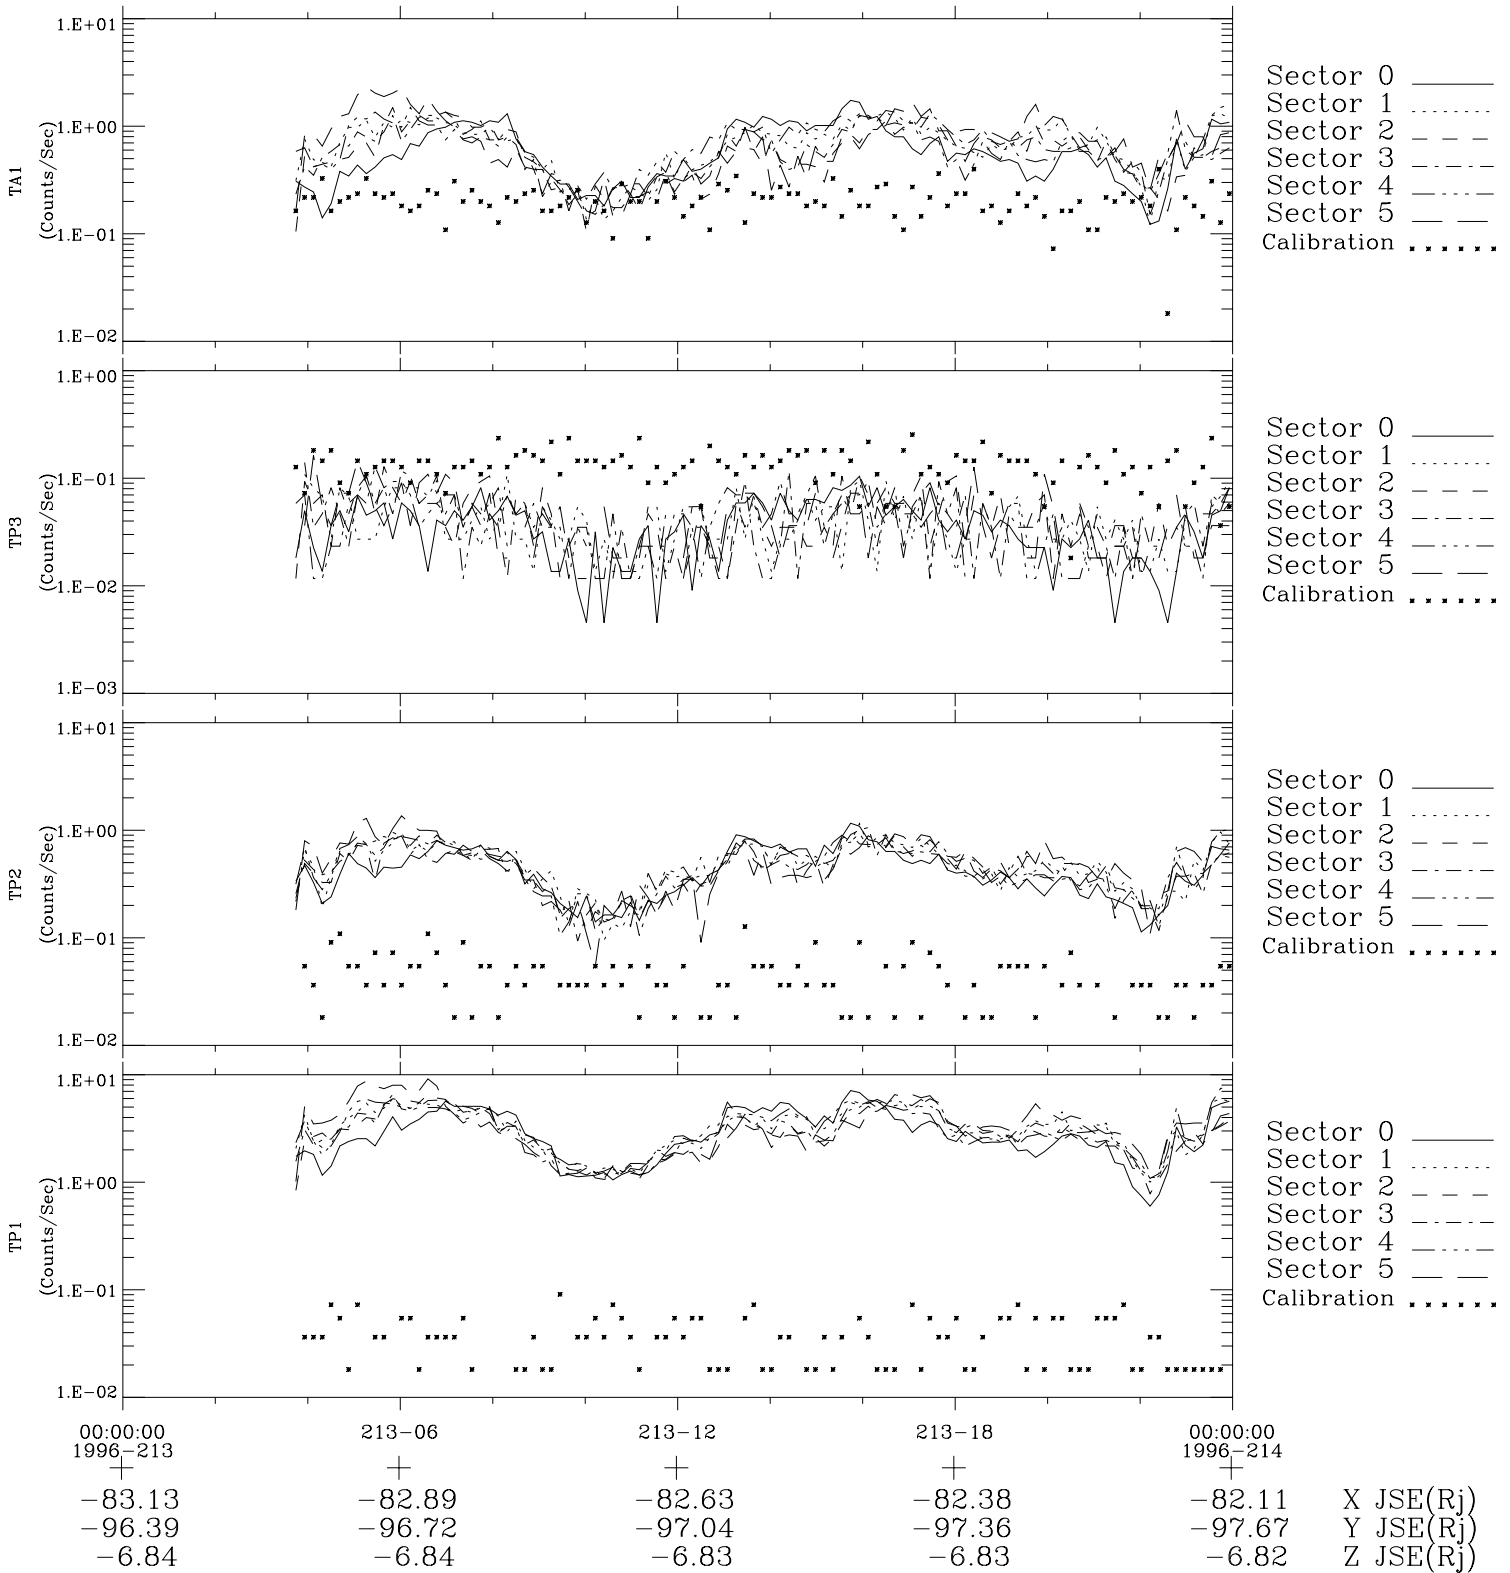

Galileo EPD Real-Time Six-Sector 96213

Software Version: RTLINE_R6 V 1.20
Data Production: 06-03-00
Plot Production: Fri Sep 14 06:35:49 2001

◇ = Jupiter look direction
□ = Corotation look direction