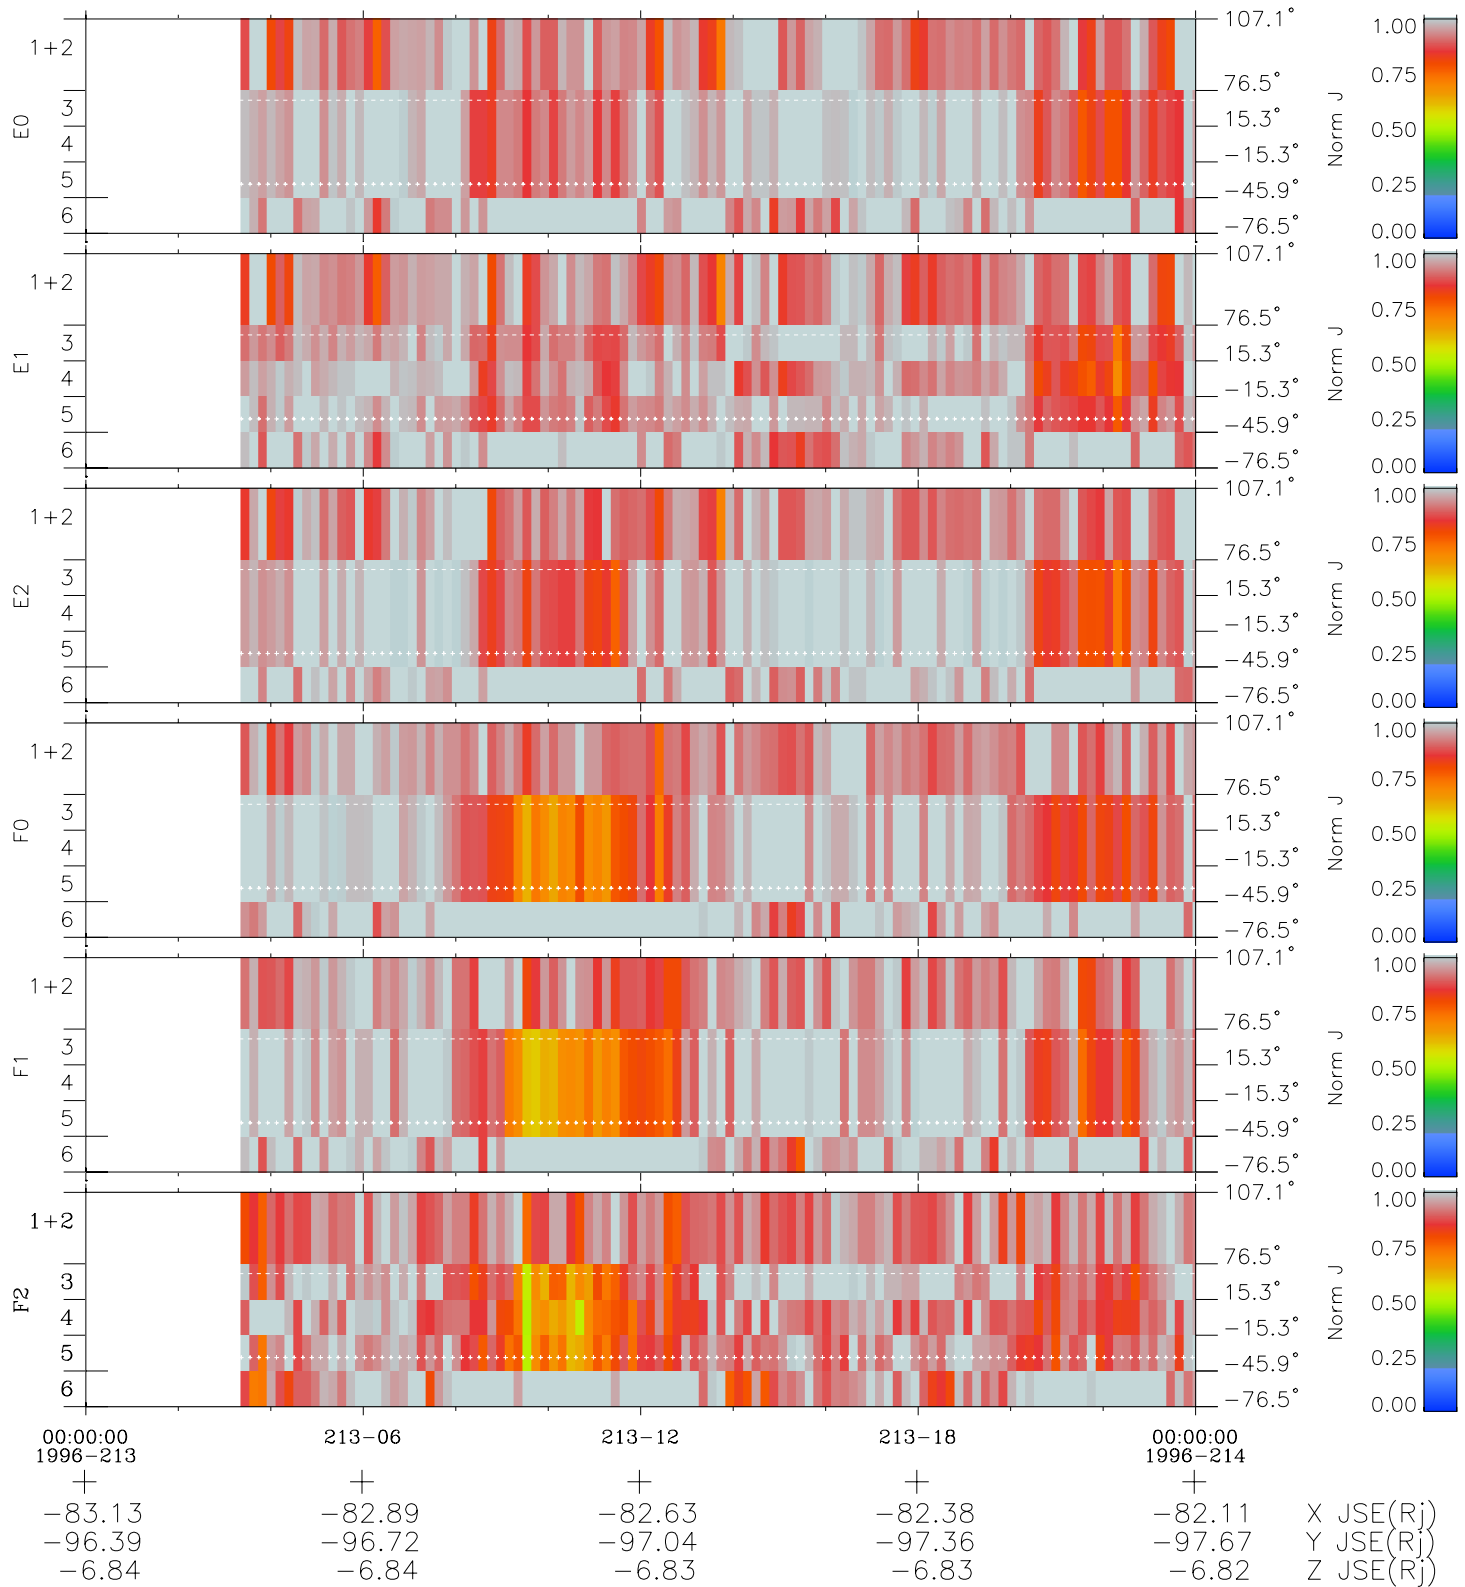

Galileo EPD Real Elevation Anisotropies 96213

Software Version: RTELEV_NORM V 1.20
 Data Production: 06-03-00
 Plot Production: Fri Sep 14 06:35:08 2001
 Color File: wondr3
 Geofactor File: 1.1

- ◇ = Jupiter look direction
- = Corotation look direction