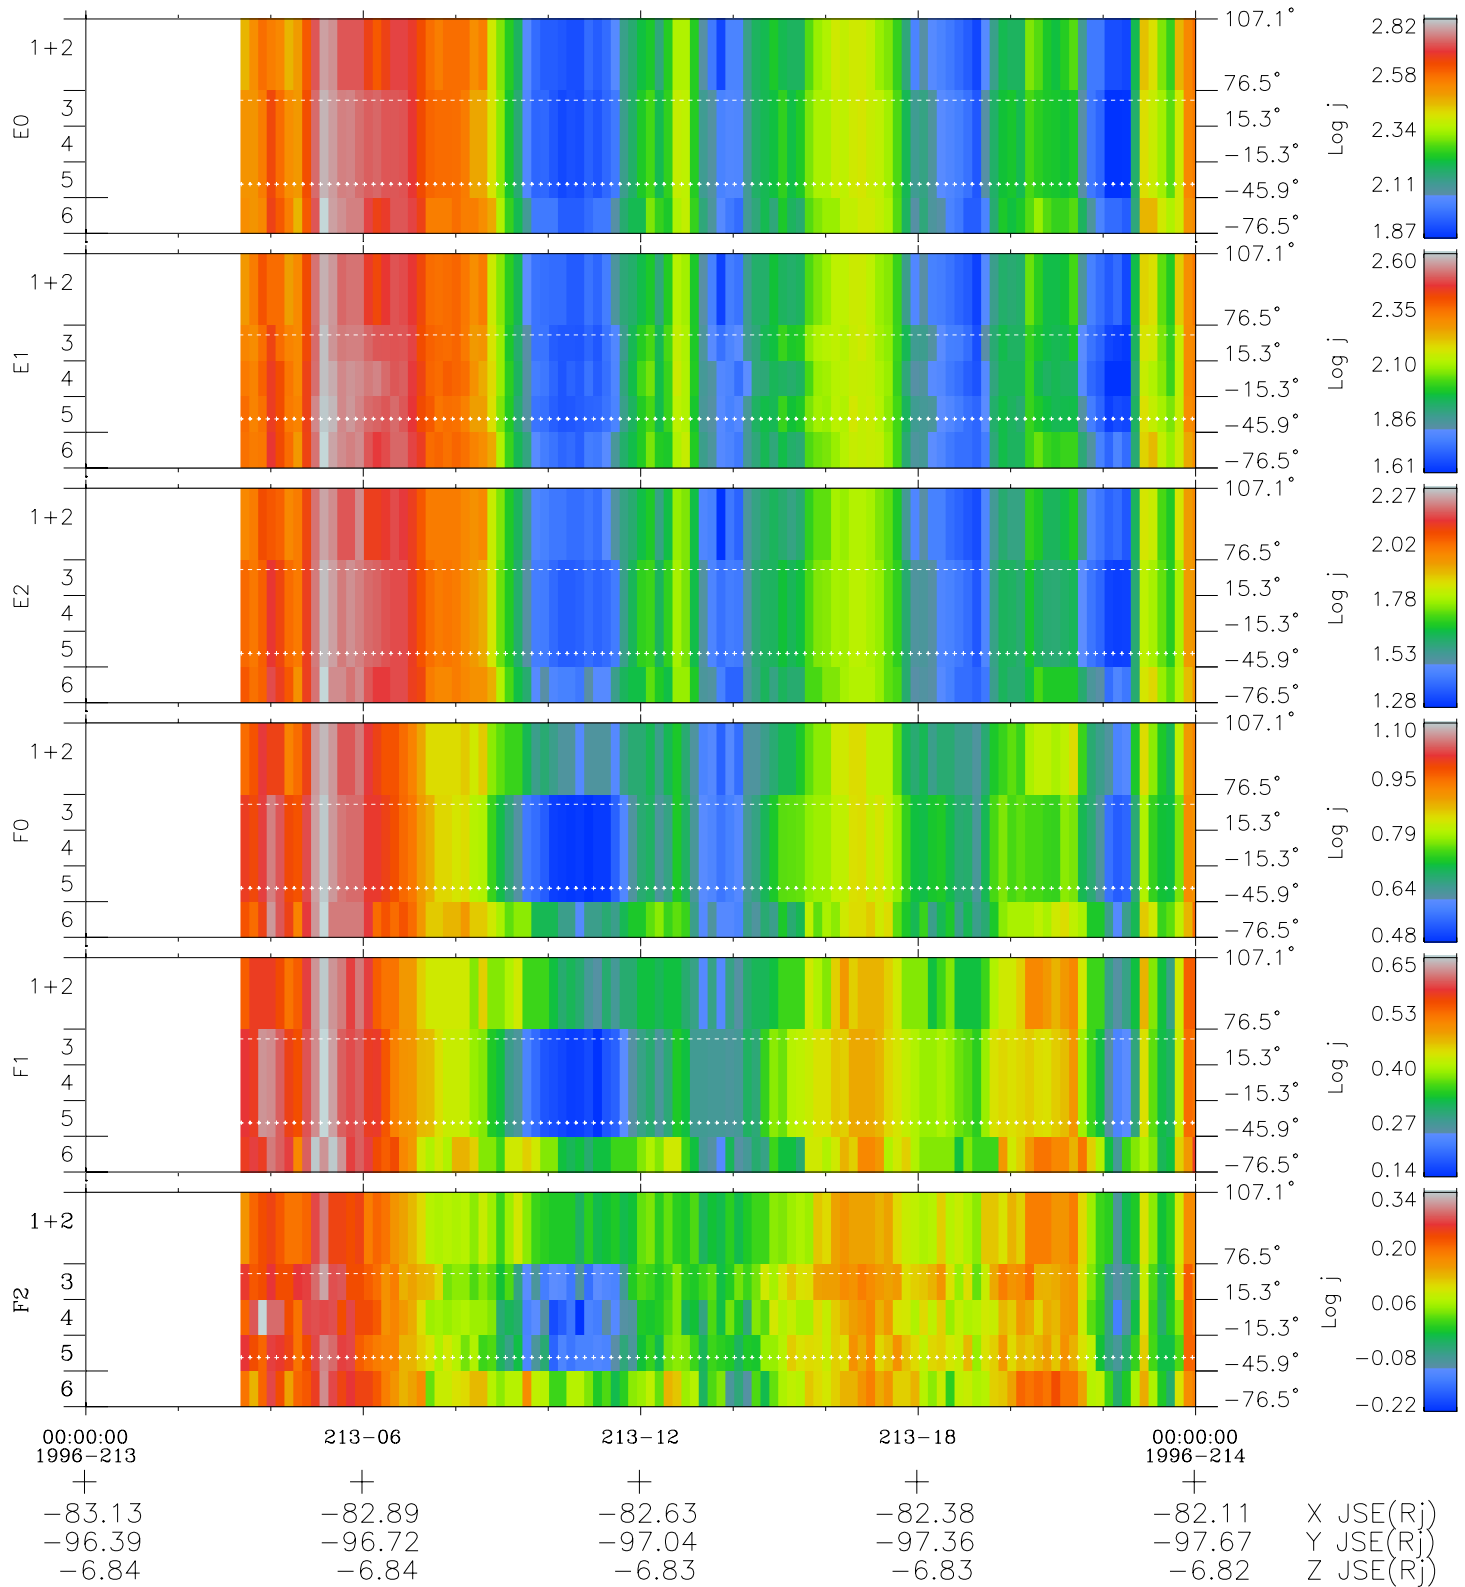

# Galileo EPD Real Elevation Anisotropies 96213

Software Version: RTELEV\_FLUX V 1.20  
Data Production: 06-03-00  
Plot Production: Fri Sep 14 06:34:57 2001  
Color File: wondr3  
Geofactor File: 1.1

- ◇ = Jupiter look direction
- = Corotation look direction