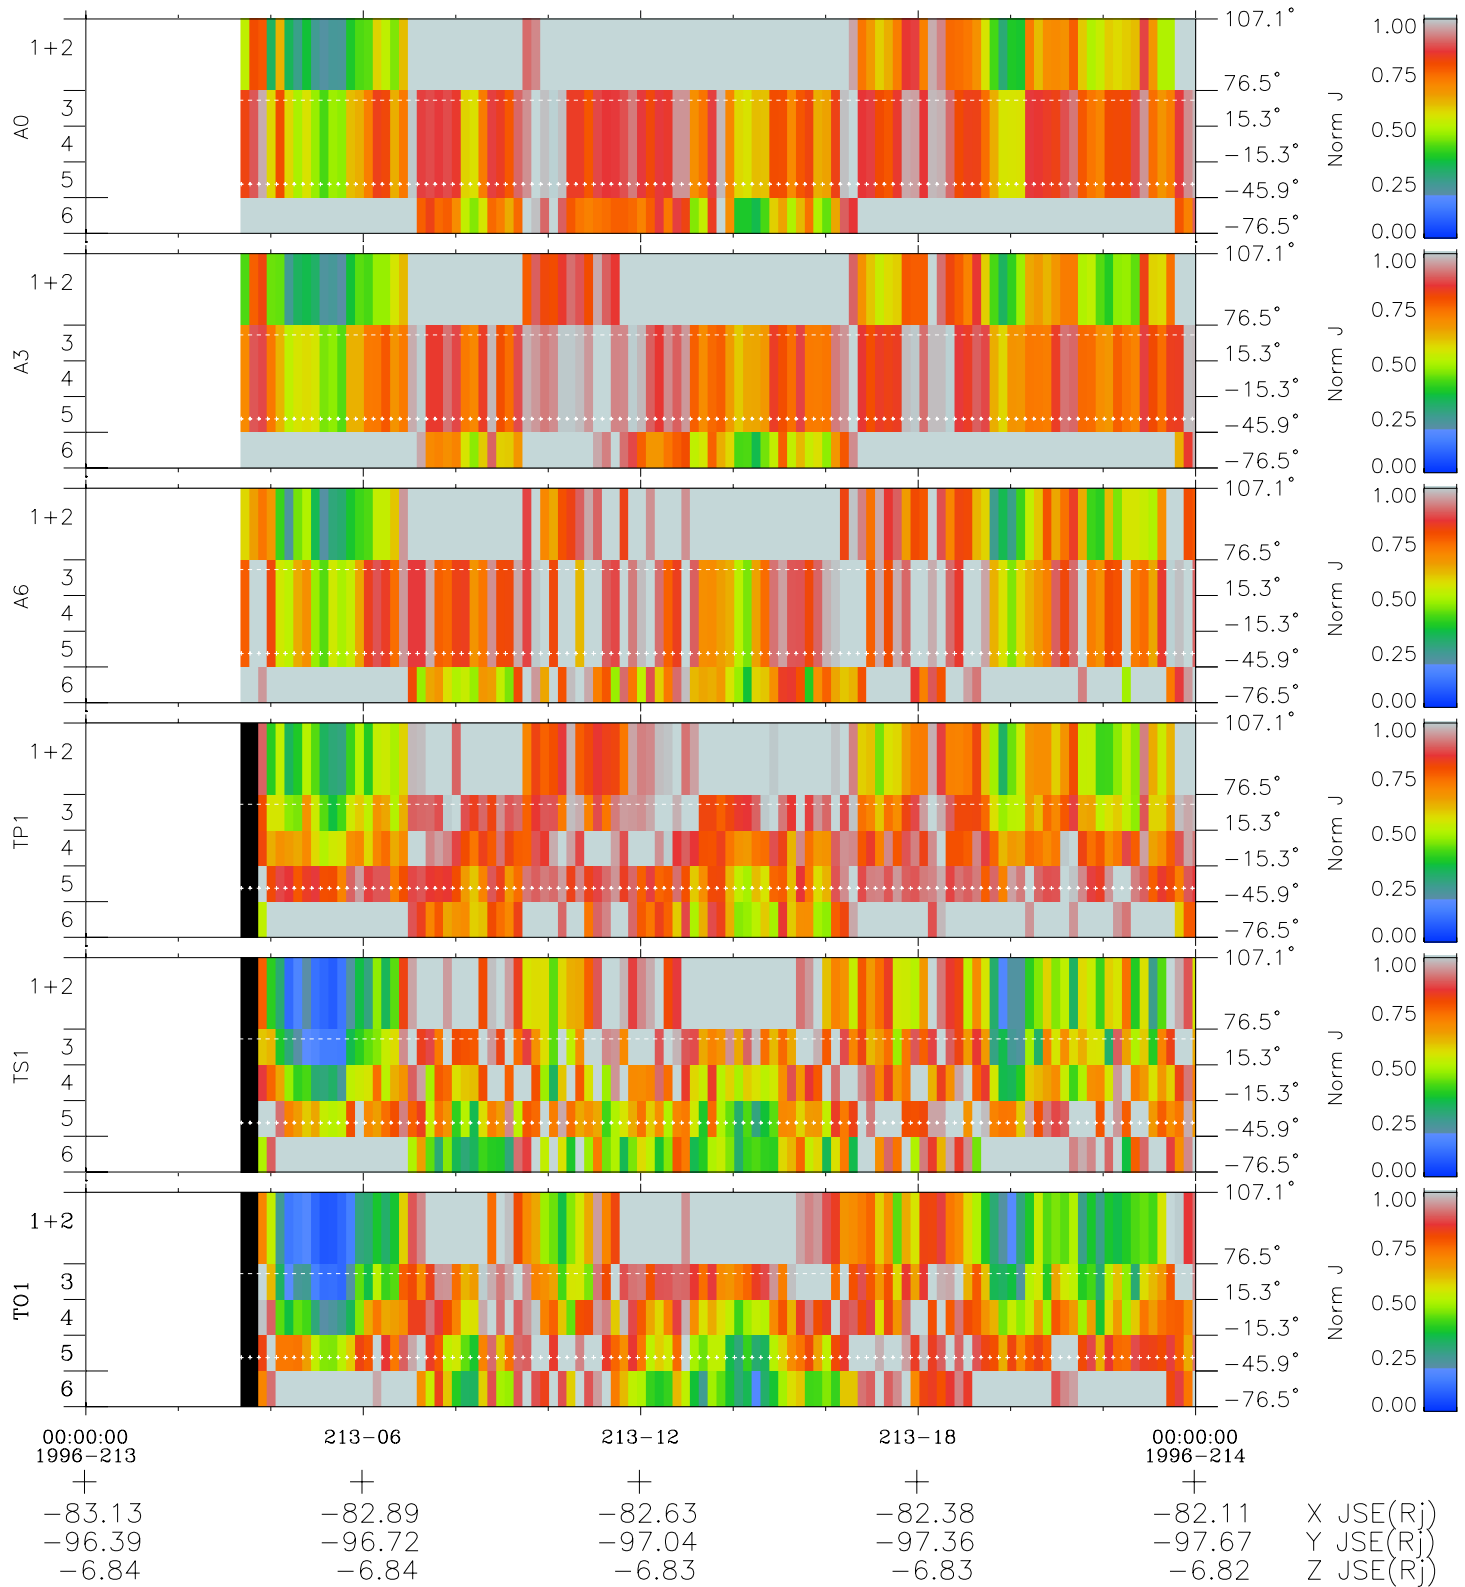

# Galileo EPD Real Elevation Anisotropies 96213

Software Version: RTELEV\_NORM V 1.20  
 Data Production: 06-03-00  
 Plot Production: Fri Sep 14 08:35:03 2001  
 Color File: wondr3  
 Geofactor File: 1.1

◇ = Jupiter look direction  
 □ = Corotation look direction