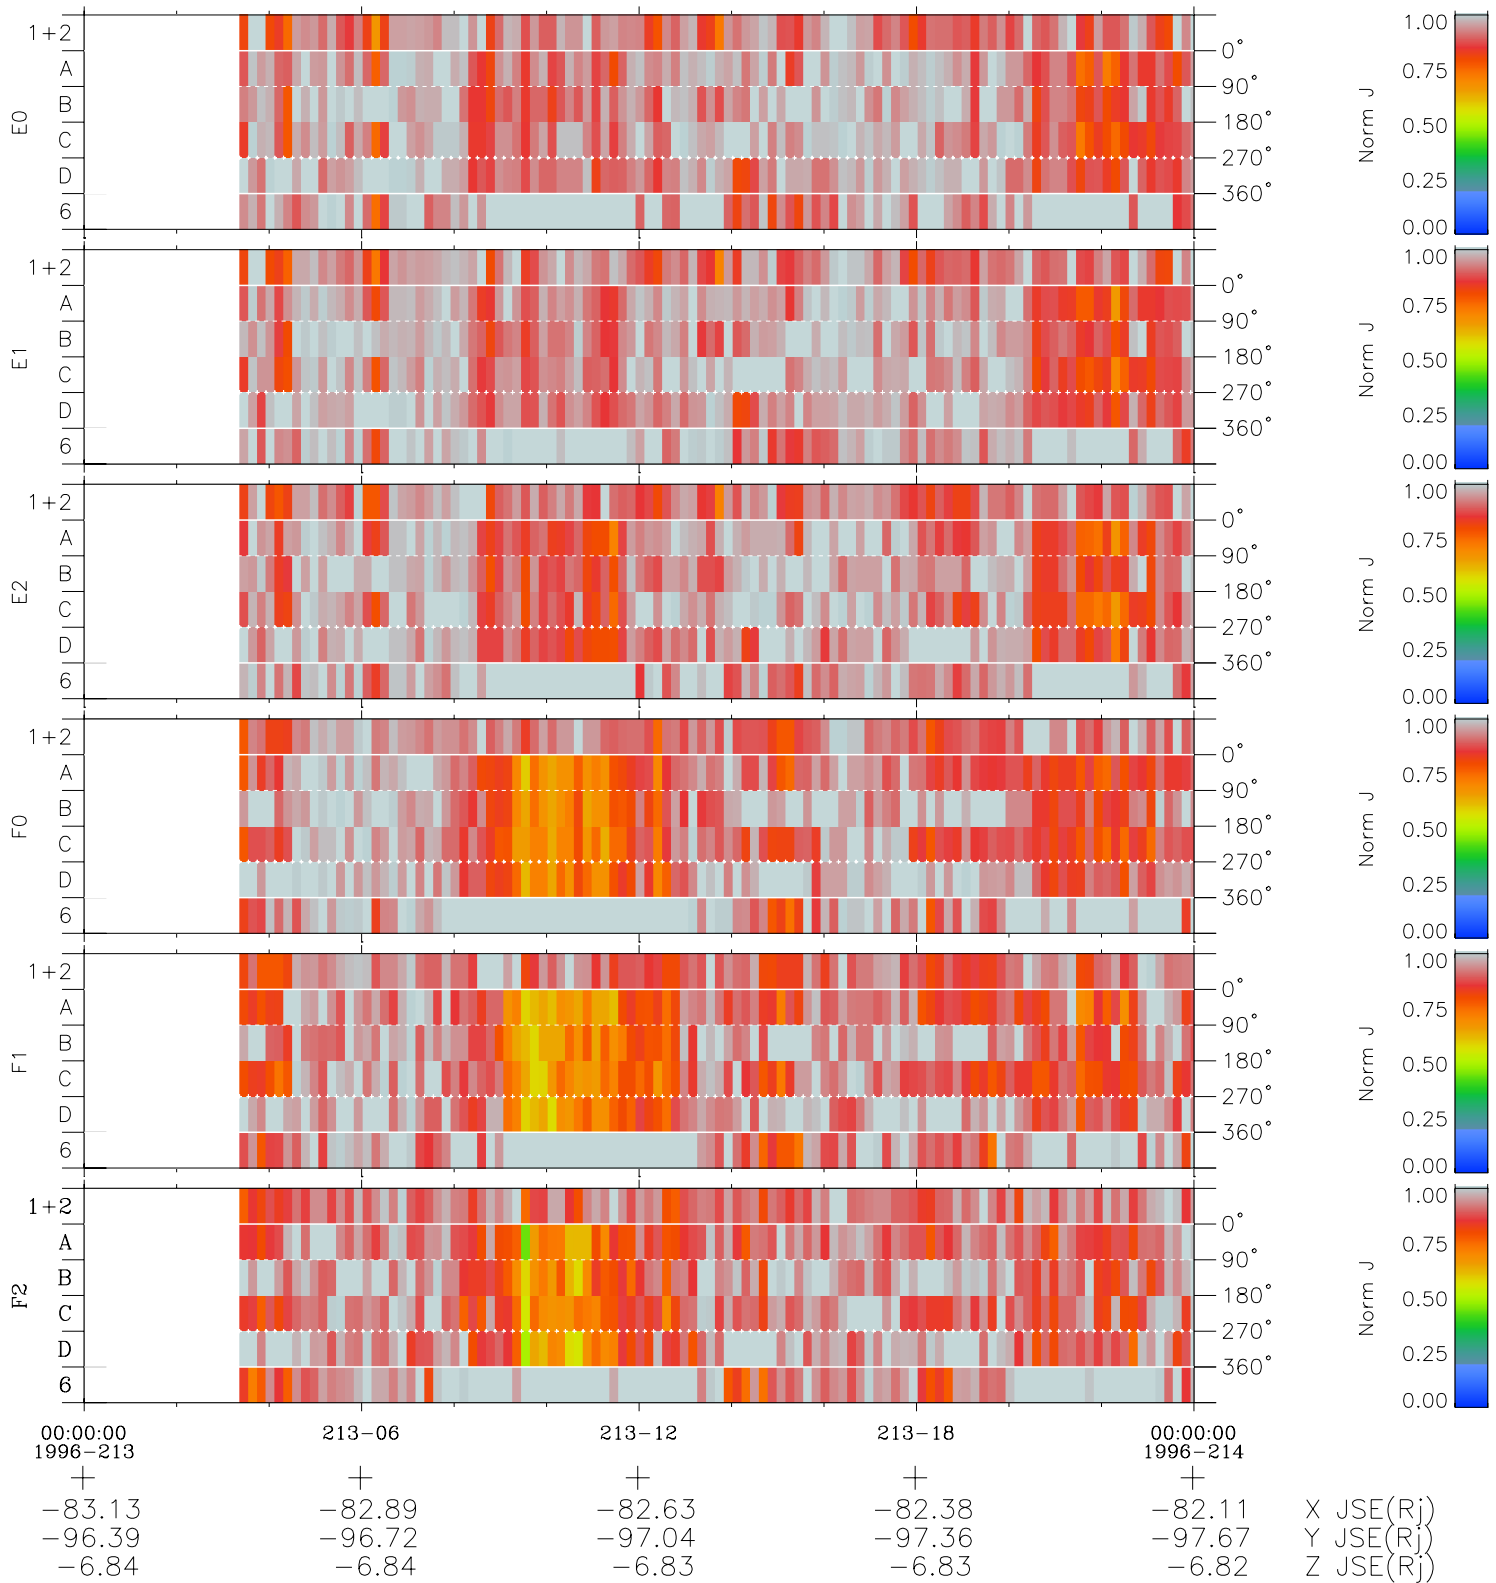

Galileo EPD Real Time Azimuth Anisotropies 96213

Software Version: RTAZIM_NORM V 1.20
 Data Production: 06-03-00
 Plot Production: Fri Sep 14 06:35:38 2001
 Color File: wondr3
 Geofactor File: 1.1

- ◇ = Jupiter look direction
- = Corotation look direction