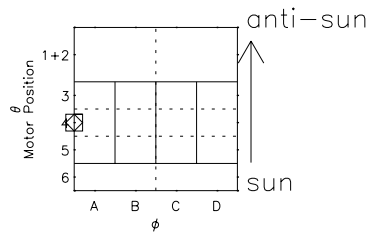

Galileo EPD Real Time Azimuth Anisotropies 96213

Software Version: RTAZIM_MEAN V 1.20
Data Production: 06-03-00
Plot Production: Fri Sep 14 06:35:18 2001
Color File: wondr3
Geofactor File: 1.1

\diamond = Jupiter look direction
 \square = Corotation look direction