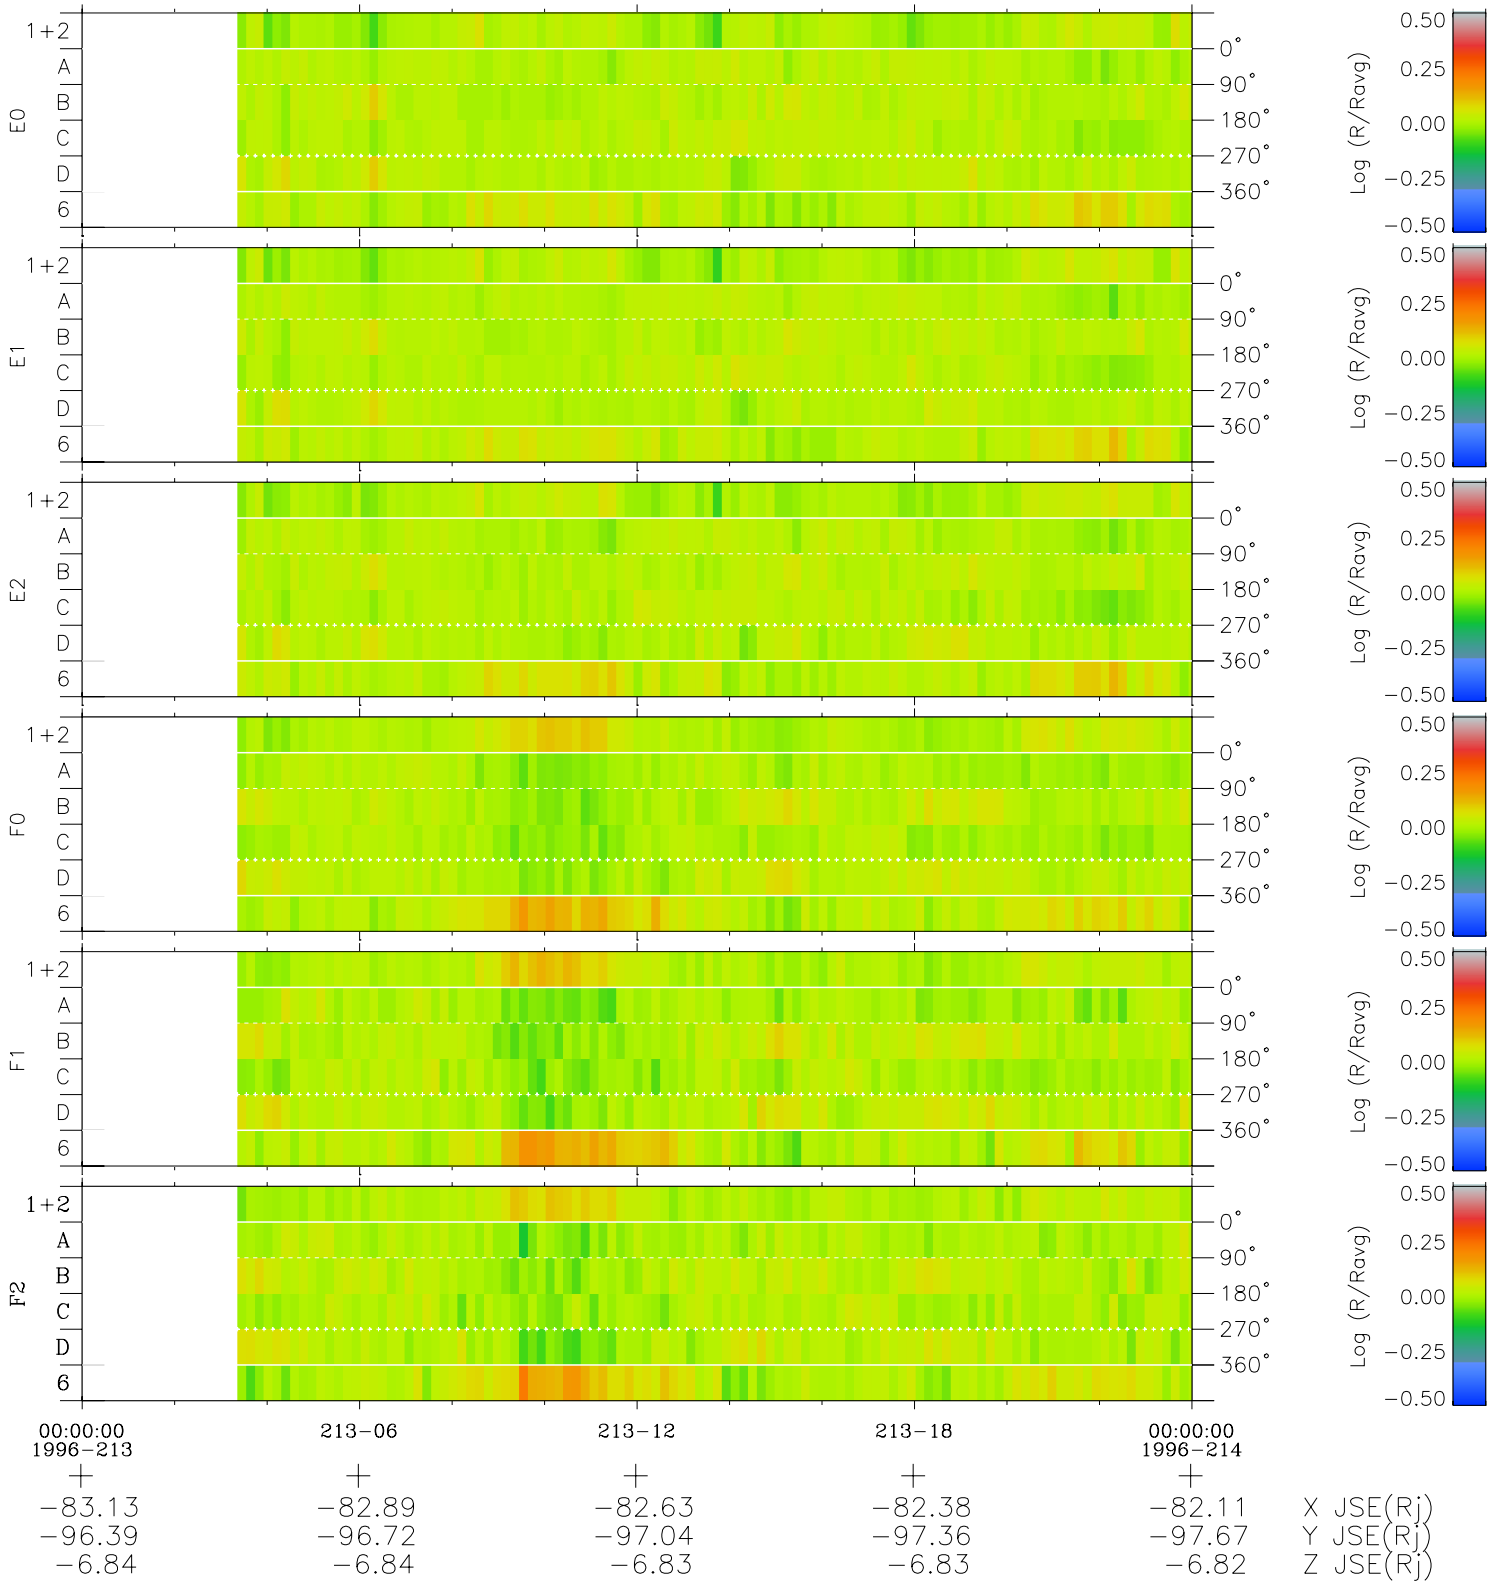

Galileo EPD Real Time Azimuth Anisotropies 96213

Software Version: RTAZIM_MEAN V 1.20
Data Production: 06-03-00
Plot Production: Fri Sep 14 06:35:18 2001
Color File: wondr3
Geofactor File: 1.1

\diamond = Jupiter look direction
 \square = Corotation look direction