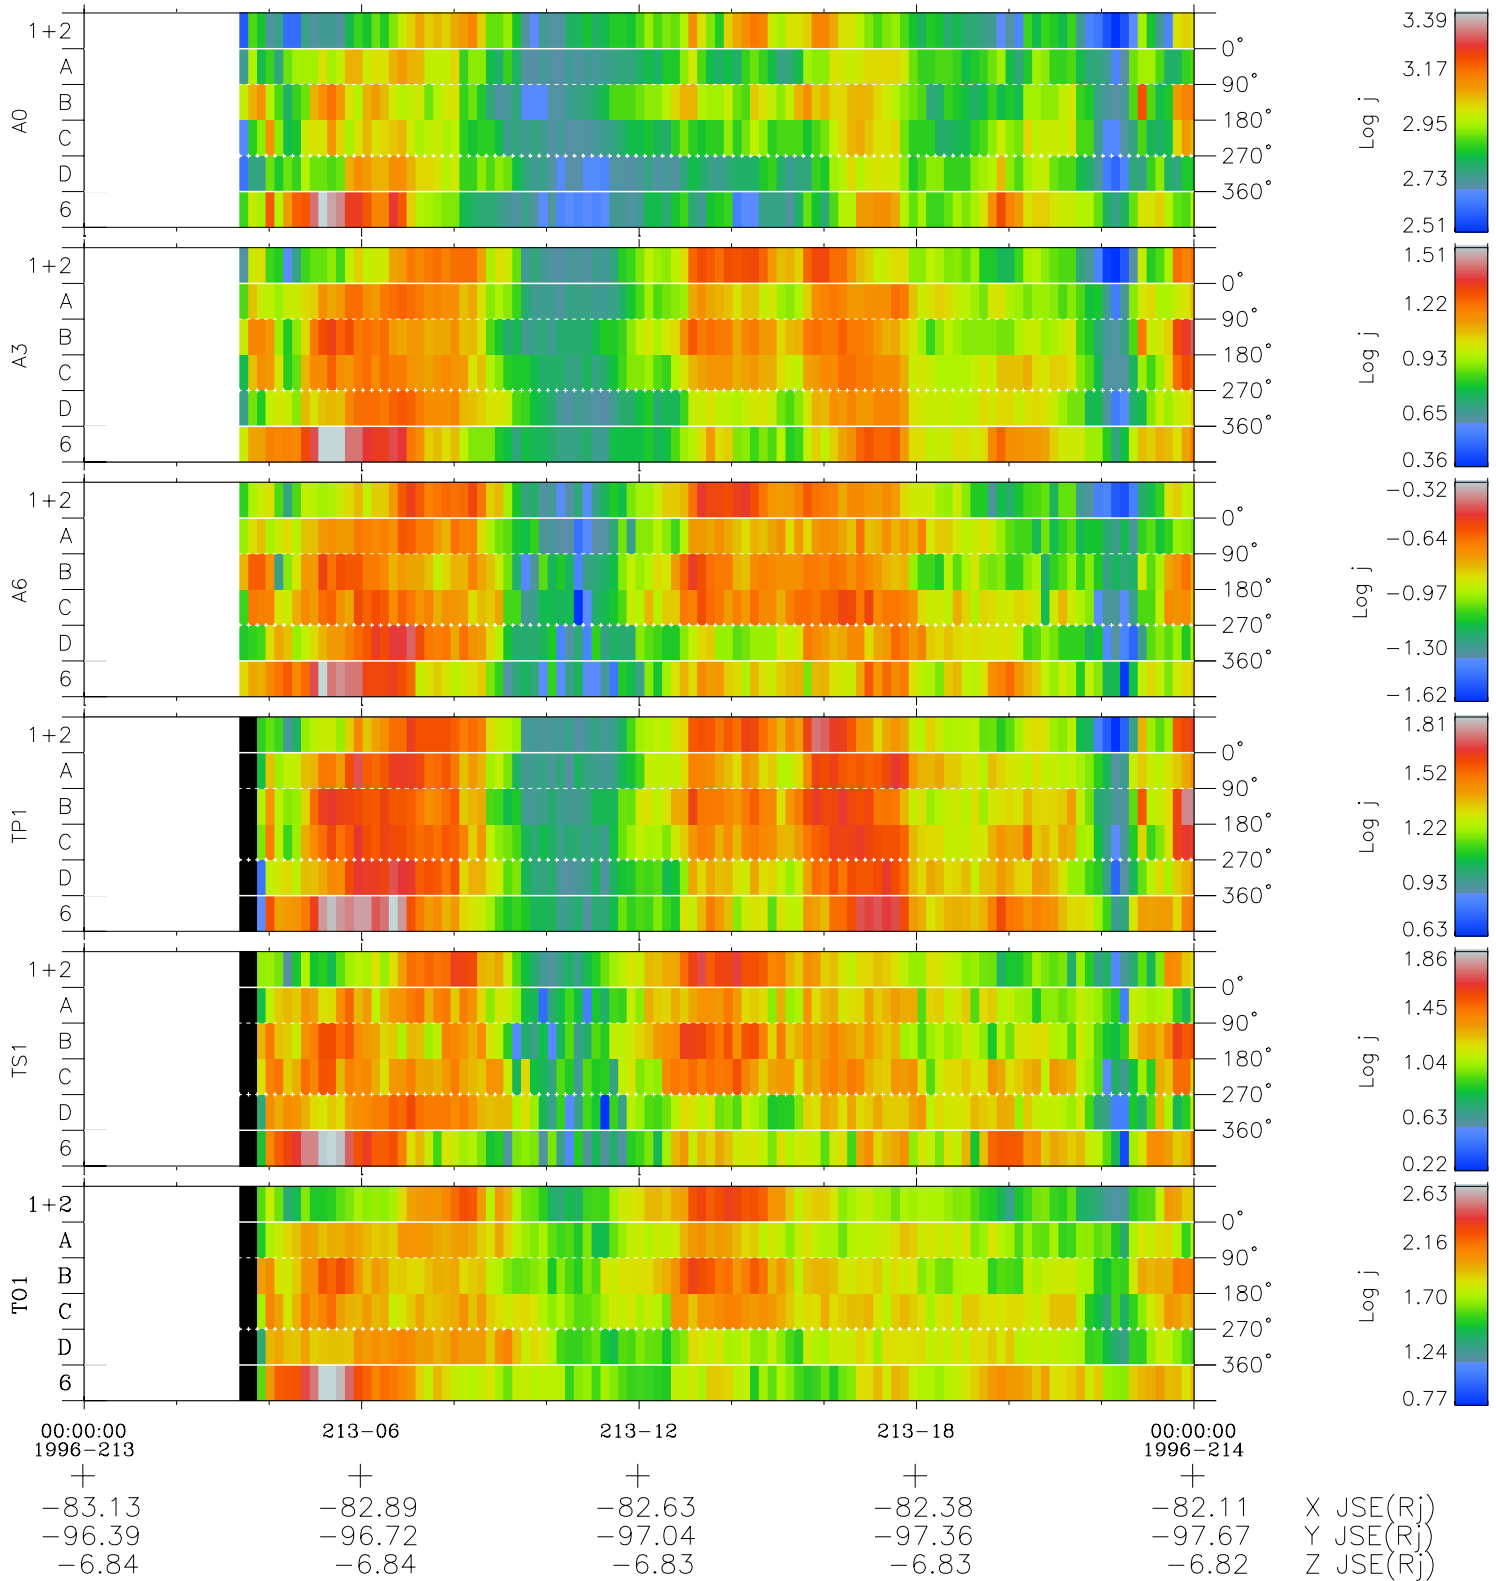

# Galileo EPD Real Time Azimuth Anisotropies 96213

Software Version: RTAZIM\_FLUX V 1.20  
Data Production: 06-03-00  
Plot Production: Fri Sep 14 06:35:24 2001  
Color File: wondr3  
Geofactor File: 1.1

- ◇ = Jupiter look direction
- = Corotation look direction