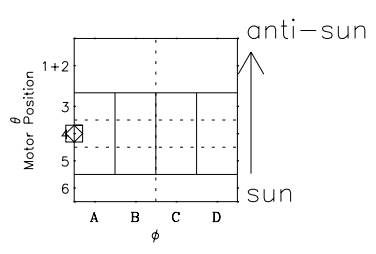

Galileo EPD Real Time Omni Spectrum 96200

Software Version: RTSPEC_OMNI V 1.20
 Data Production: 06-03-00
 Plot Production: Fri Sep 14 06:27:50 2001
 Color File: wondr3
 Geofactor File: 1.1

◇ = Jupiter look direction
 □ = Corotation look direction