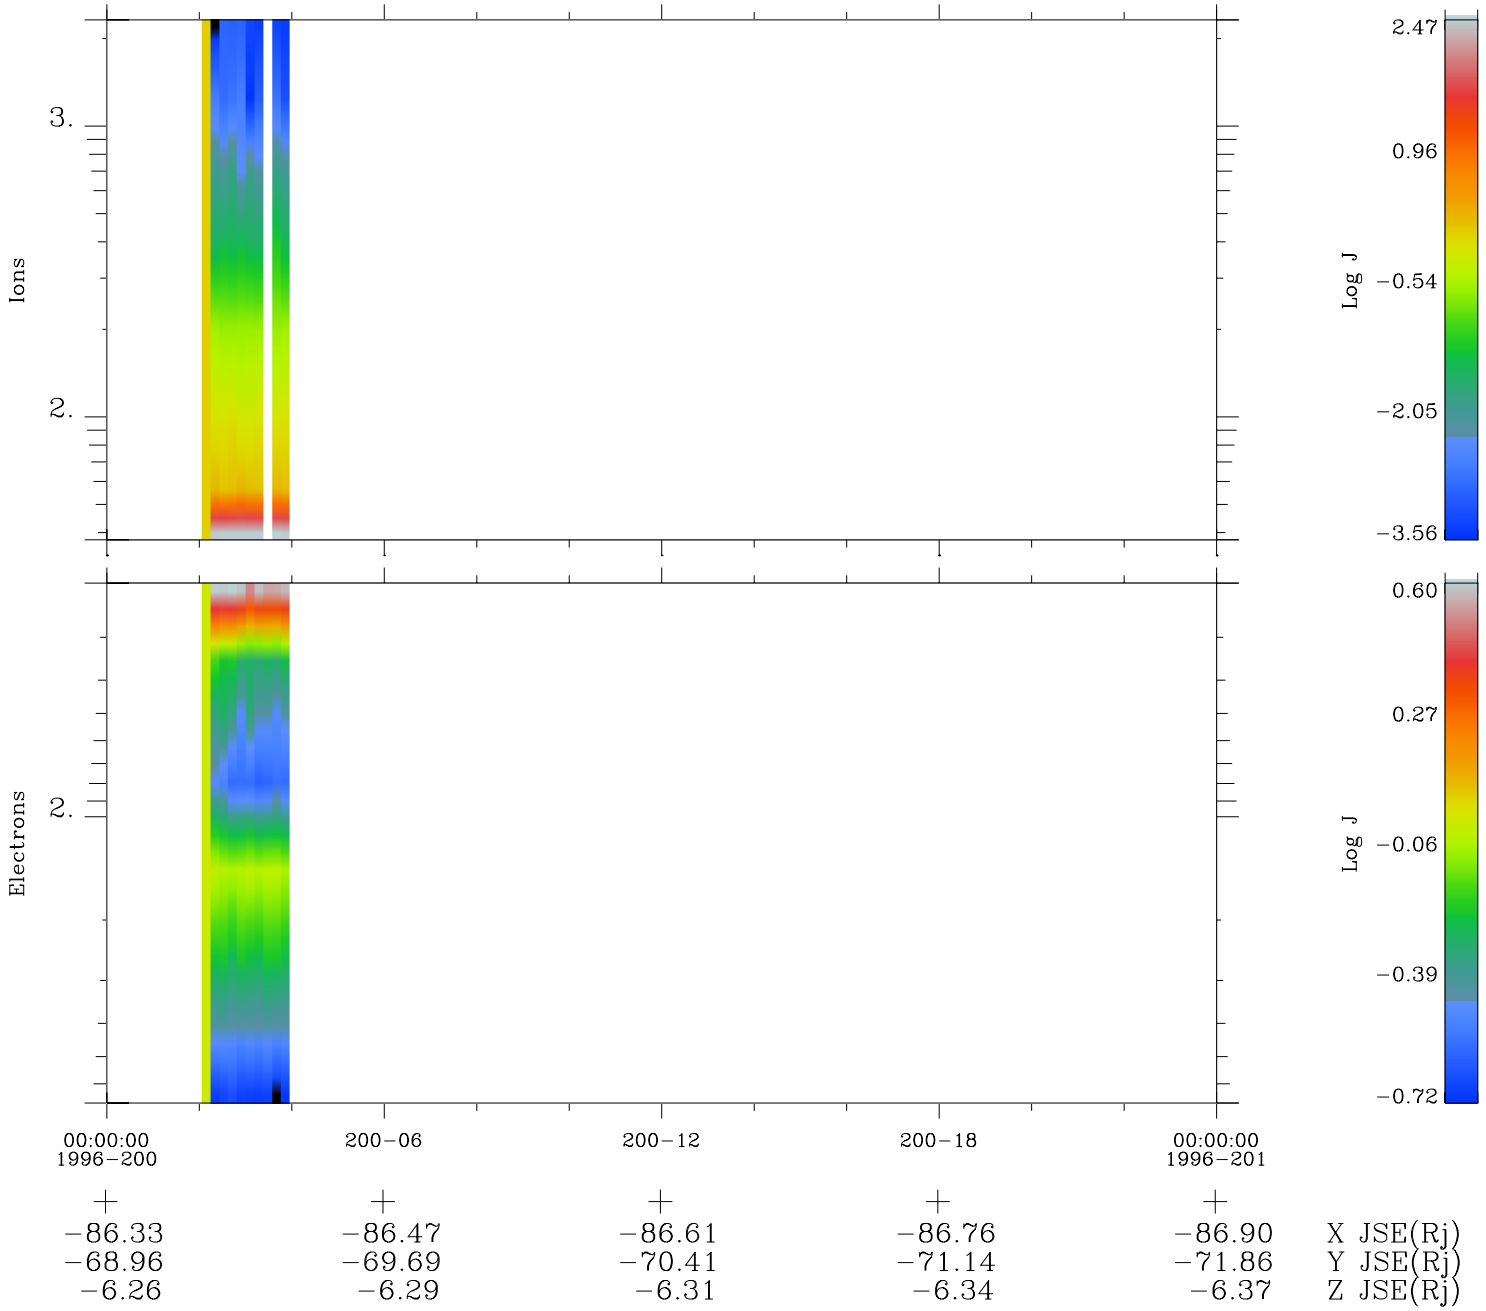

Galileo EPD Real Time Omni Spectrum 96200

Software Version: RTSPEC_OMNI V 1.20
 Data Production: 06-03-00
 Plot Production: Fri Sep 14 06:27:50 2001
 Color File: wondr3
 Geofactor File: 1.1

◇ = Jupiter look direction
 □ = Corotation look direction