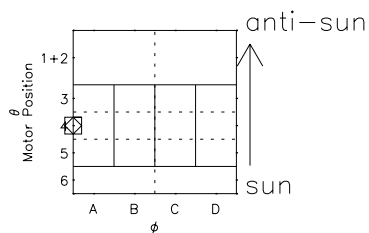

Galileo EPD Real Time R6 Ions Spectra 96200

Software Version: RTSPEC_R6 V 1.20
 Data Production: 06-03-00
 Plot Production: Fri Sep 14 08:27:44 2001
 Color File: wondr3
 Geofactor File: 1.1

- ◇ = Jupiter look direction
- = Corotation look direction