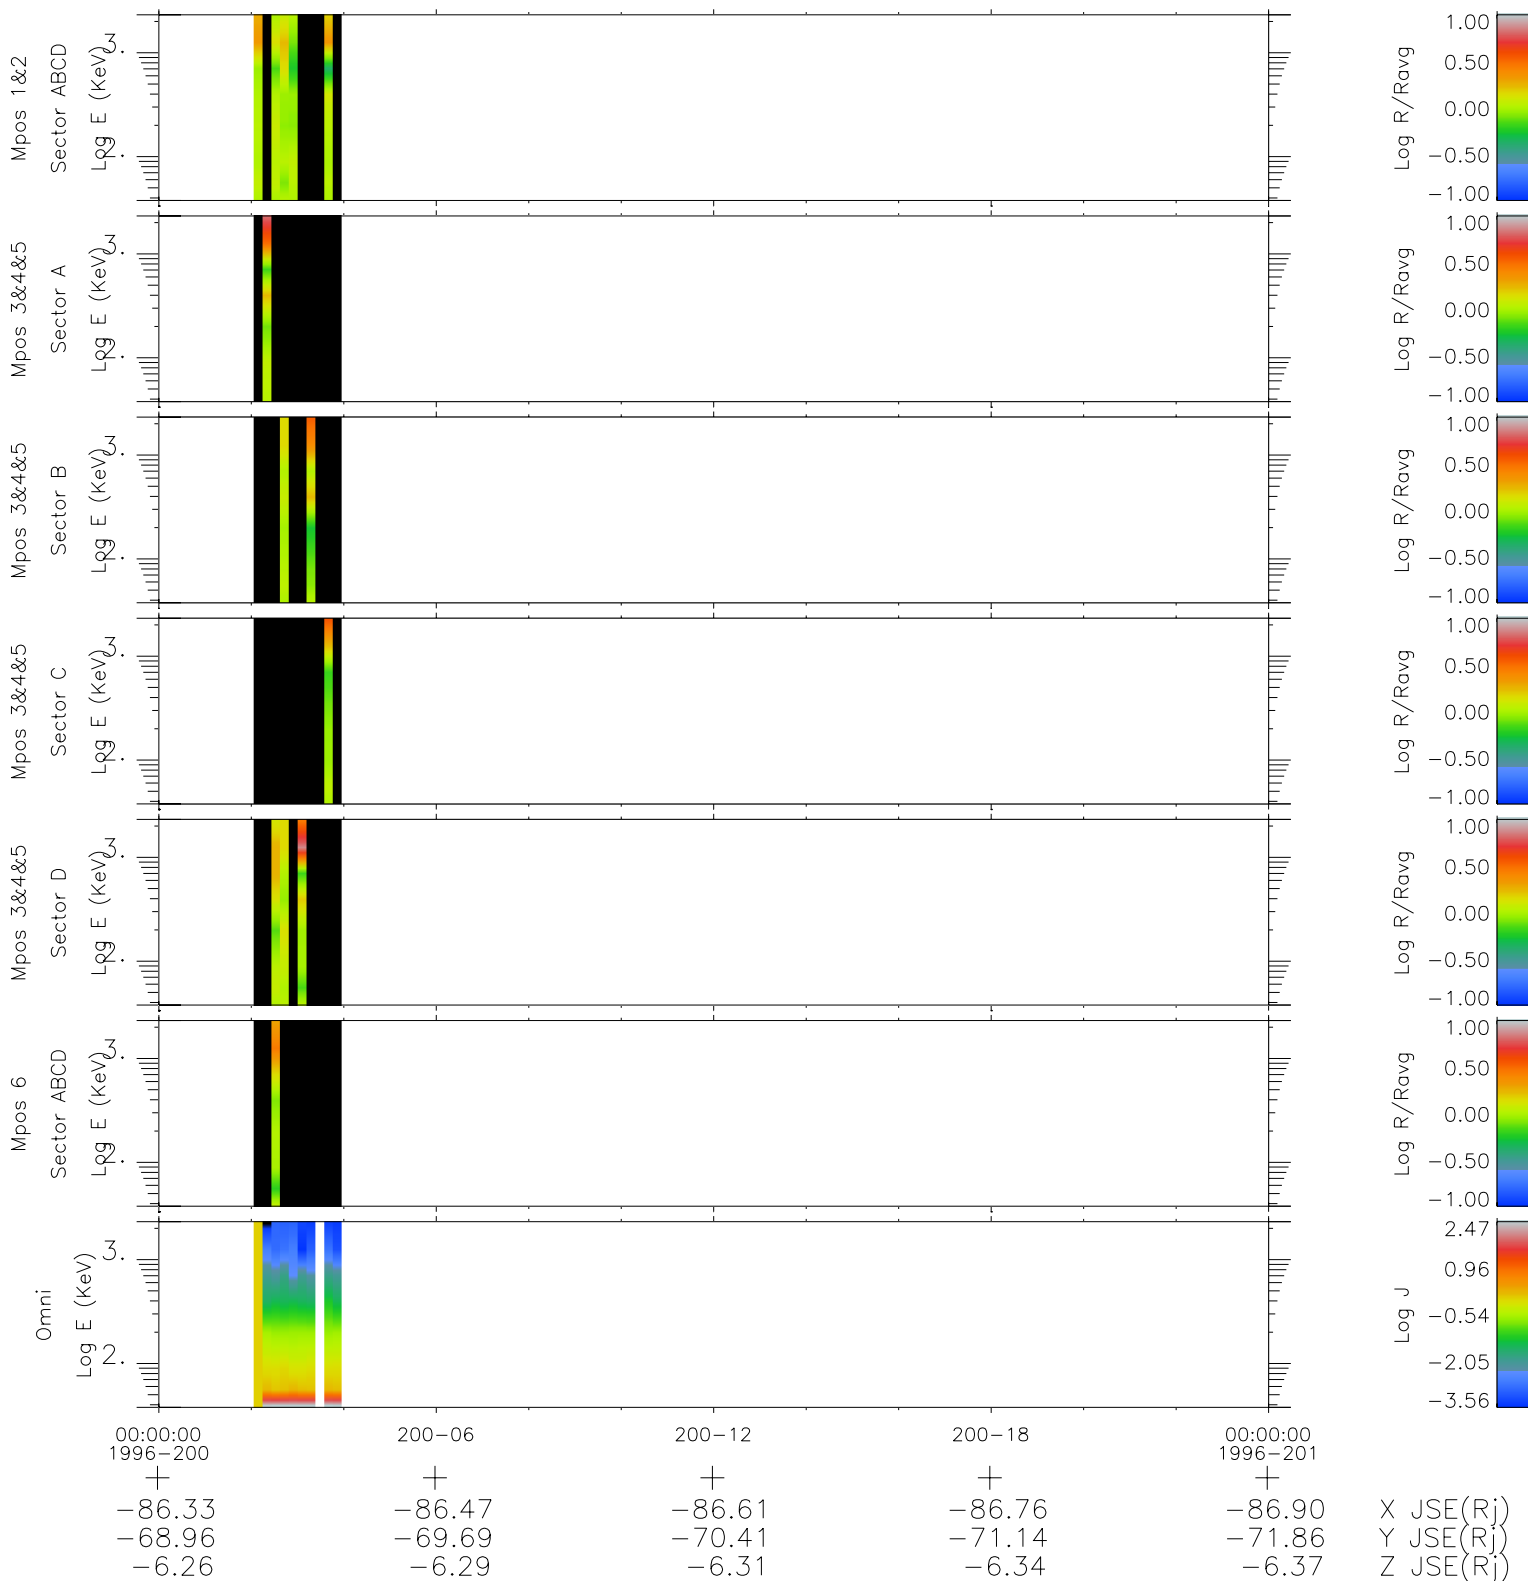

Galileo EPD Real Time R6 Ions Spectra 96200

Software Version: RTSPEC_R6 V 1.20
 Data Production: 06-03-00
 Plot Production: Fri Sep 14 08:27:44 2001
 Color File: wondr3
 Geofactor File: 1.1

- ◇ = Jupiter look direction
- = Corotation look direction