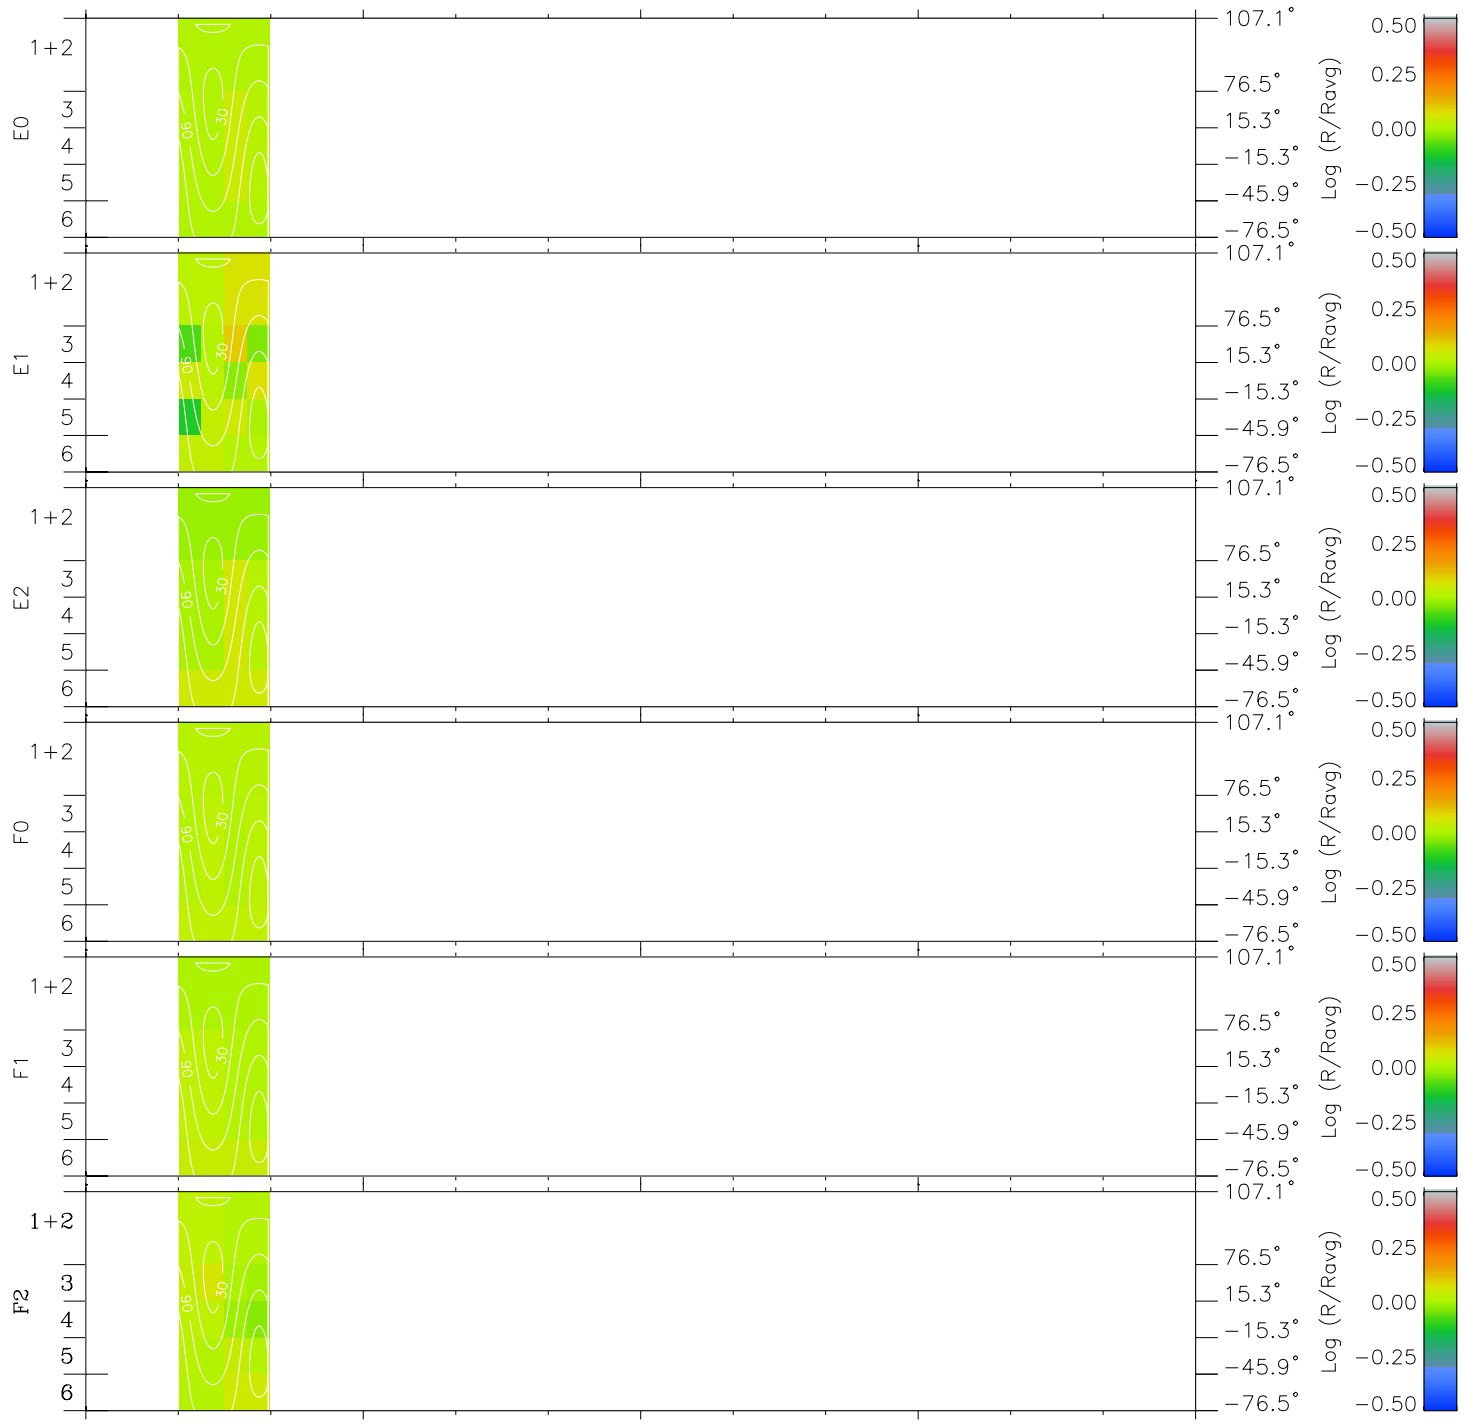

# Galileo EPD Real Time All-Sky Anisotropies 96200

Software Version: RTSKY\_MEAN V 1.20  
 Data Production: 06-03-00  
 Plot Production: Fri Sep 14 08:27:55 2001  
 Color File: wondr3  
 Geofactor File: 1.1

00:00:00 1996-200	200-06	200-12	200-18	00:00:00 1996-201	
+	+	+	+	+	
-86.33	-86.47	-86.61	-86.76	-86.90	X JSE(R <sub>j</sub> )
-68.96	-69.69	-70.41	-71.14	-71.86	Y JSE(R <sub>j</sub> )
-6.26	-6.29	-6.31	-6.34	-6.37	Z JSE(R <sub>j</sub> )

- ◇ = Jupiter look direction
- = Corotation look direction