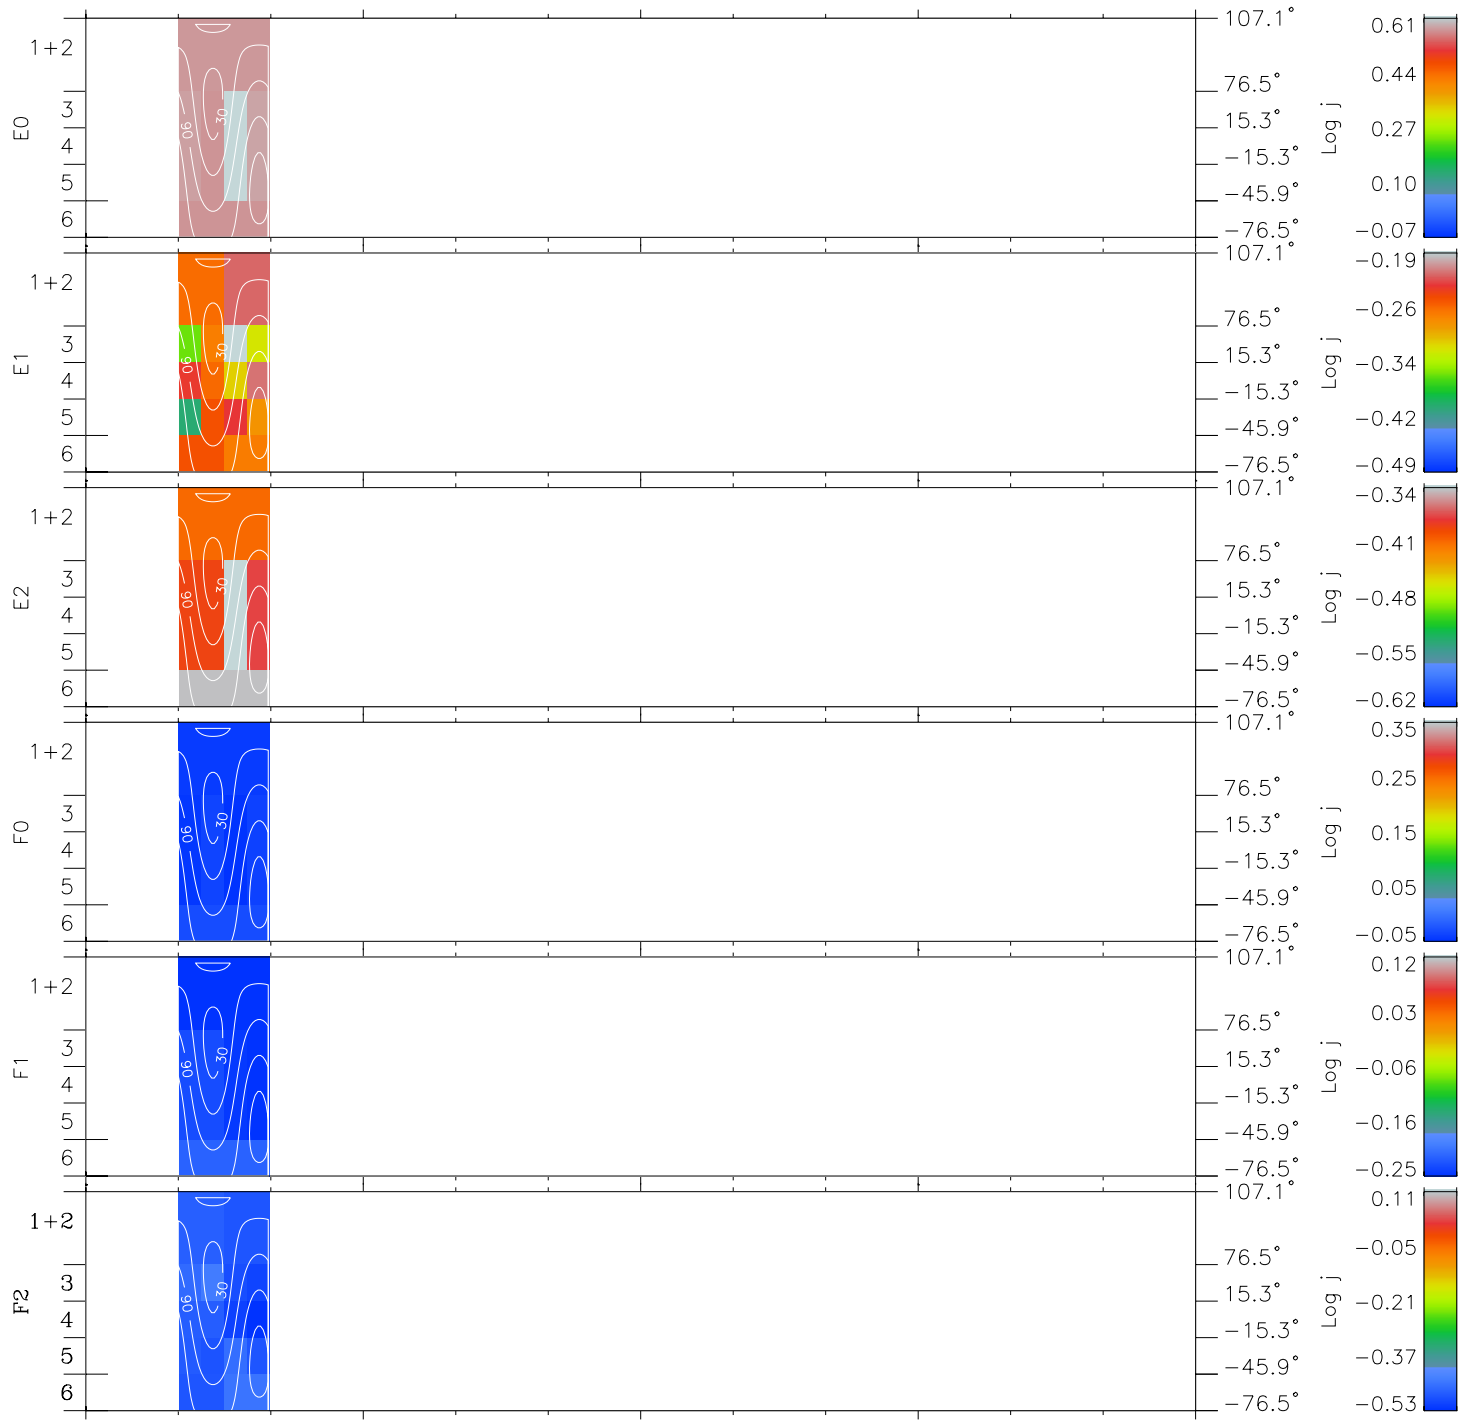

Galileo EPD Real Time All-Sky Anisotropies 96200

Software Version: RTSKY_FLUX V 1.20
 Data Production: 06-03-00
 Plot Production: Fri Sep 14 08:27:59 2001
 Color File: wondr3
 Geofactor File: 1.1

00:00:00 1996-200	200-06	200-12	200-18	00:00:00 1996-201	
+	+	+	+	+	
-86.33	-86.47	-86.61	-86.76	-86.90	X JSE(R _j)
-68.96	-69.69	-70.41	-71.14	-71.86	Y JSE(R _j)
-6.26	-6.29	-6.31	-6.34	-6.37	Z JSE(R _j)

- ◇ = Jupiter look direction
- = Corotation look direction