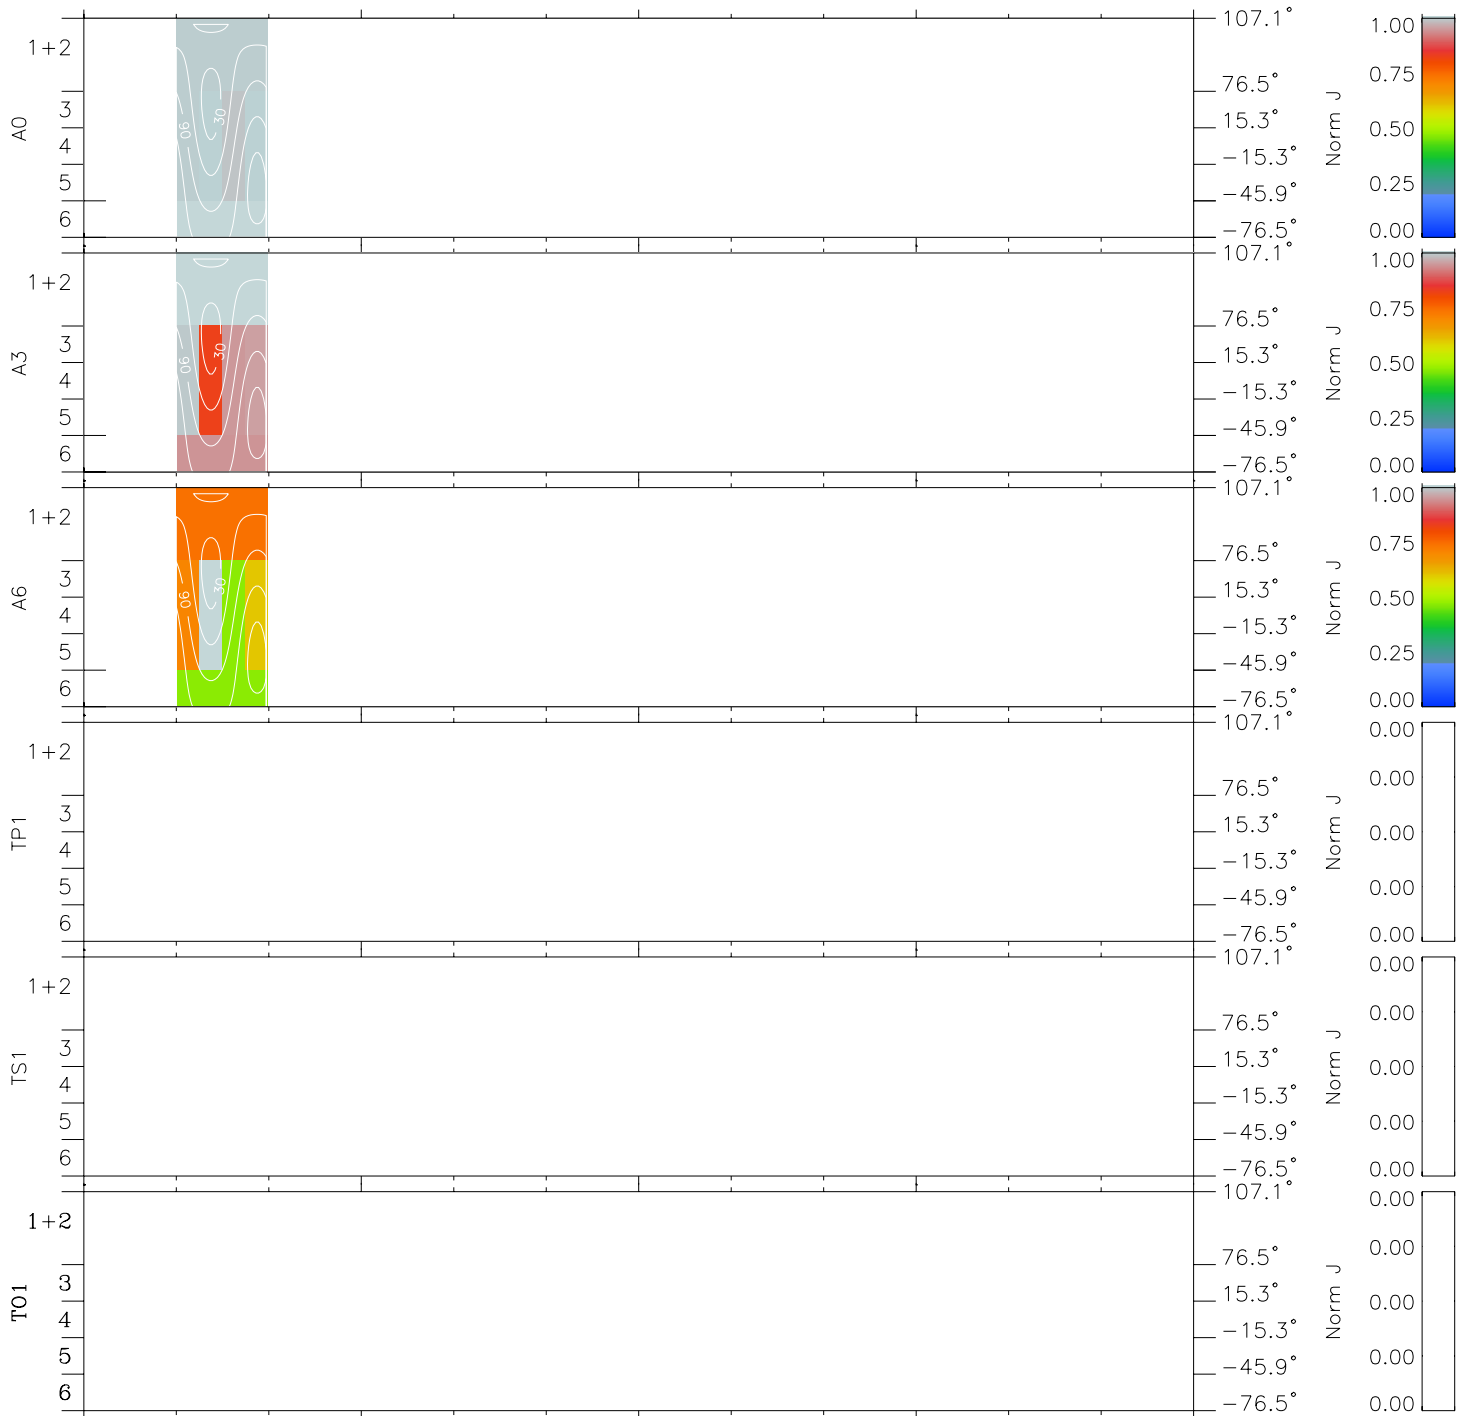

Galileo EPD Real Time All-Sky Anisotropies 96200

Software Version: RTSKY_NORM V 1.20
 Data Production: 06-03-00
 Plot Production: Fri Sep 14 06:28:02 2001
 Color File: wondr3
 Geofactor File: 1.1

| 00:00:00 1996-200 | 200-06 | 200-12 | 200-18 | 00:00:00 1996-201 | |
|----------------------|--------|--------|--------|----------------------|------------------------|
| + | + | + | + | + | |
| -86.33 | -86.47 | -86.61 | -86.76 | -86.90 | X JSE(R _j) |
| -68.96 | -69.69 | -70.41 | -71.14 | -71.86 | Y JSE(R _j) |
| -6.26 | -6.29 | -6.31 | -6.34 | -6.37 | Z JSE(R _j) |

- ◇ = Jupiter look direction
- = Corotation look direction