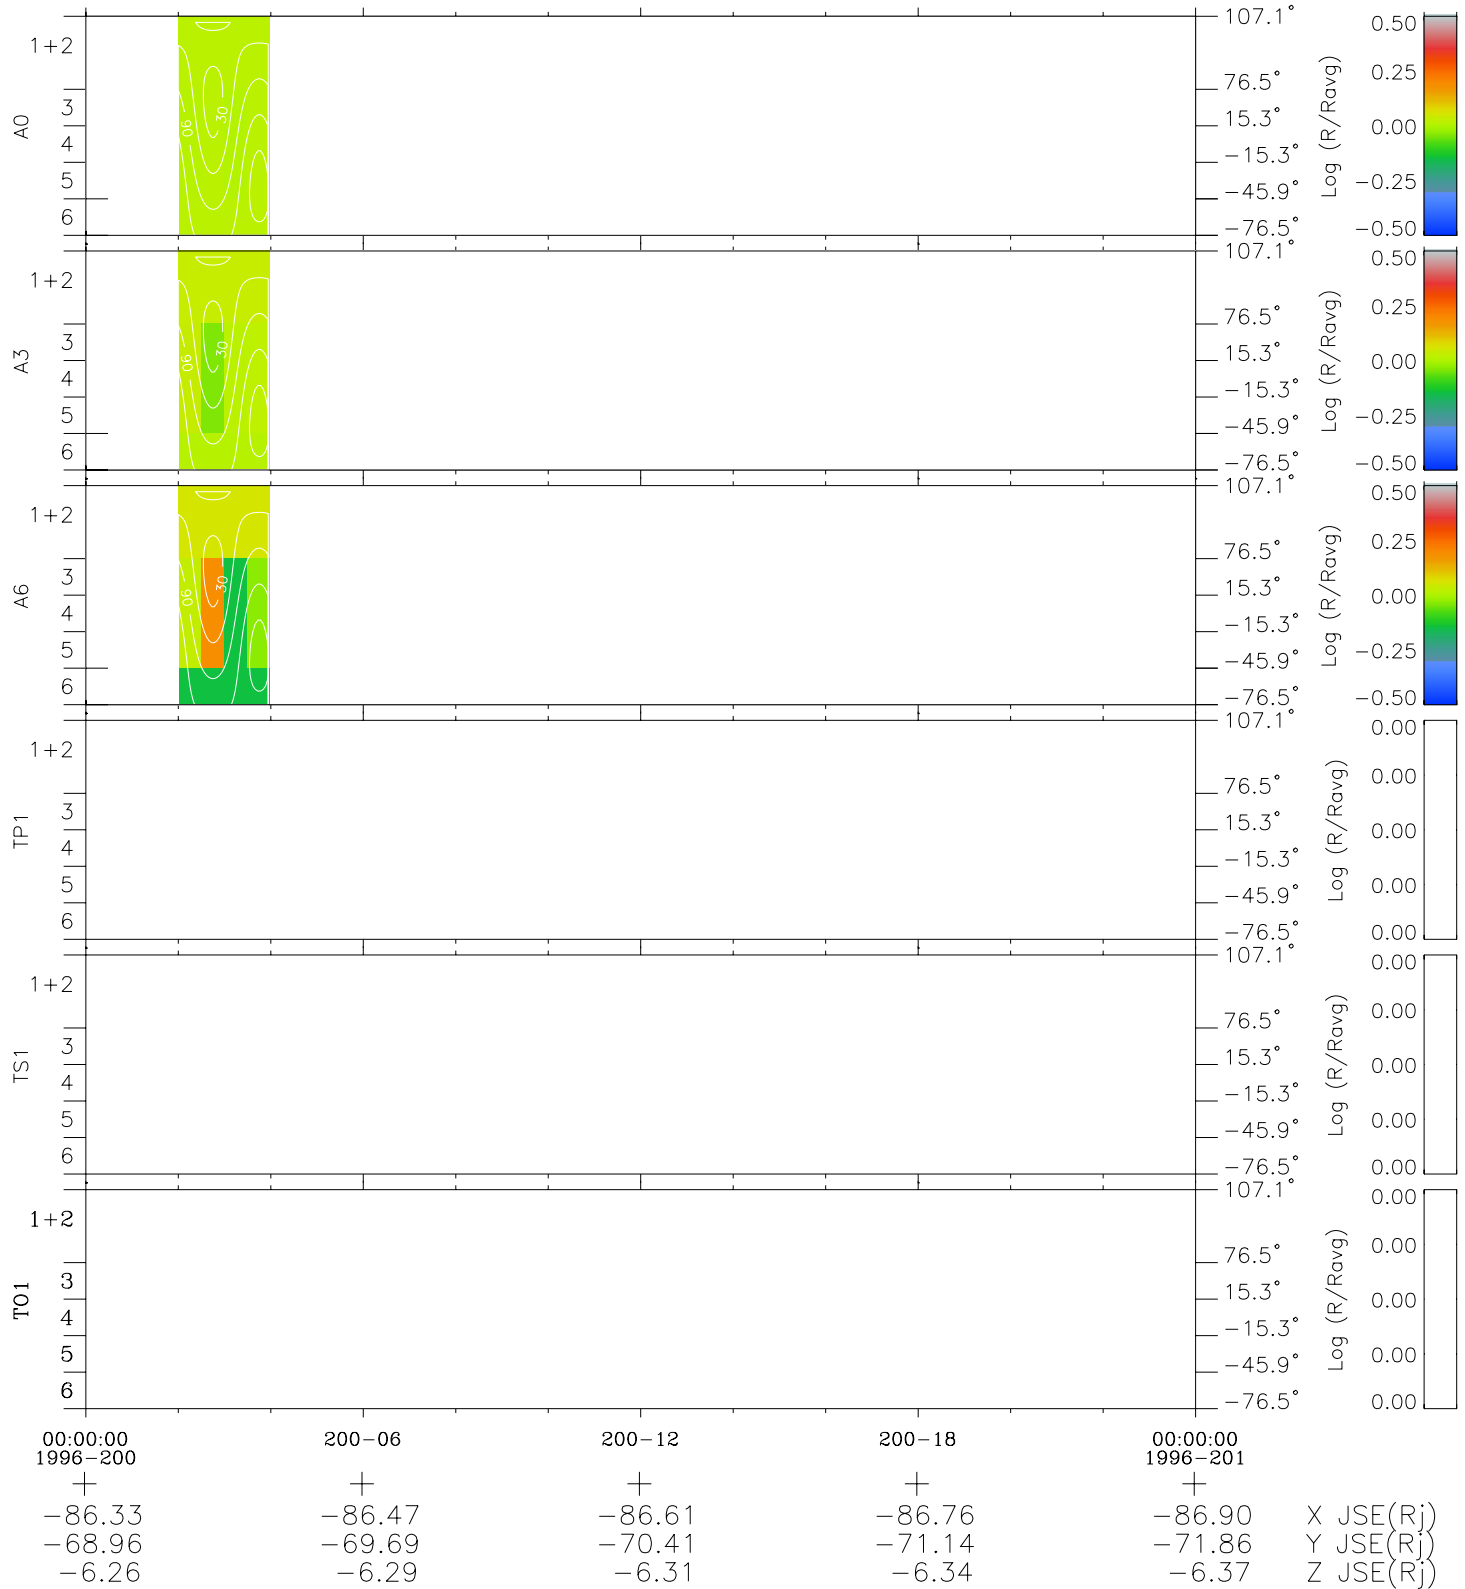

Galileo EPD Real Time All-Sky Anisotropies 96200

Software Version: RTSKY_MEAN V 1.20
 Data Production: 06-03-00
 Plot Production: Fri Sep 14 08:27:53 2001
 Color File: wondr3
 Geofactor File: 1.1

- ◇ = Jupiter look direction
- = Corotation look direction